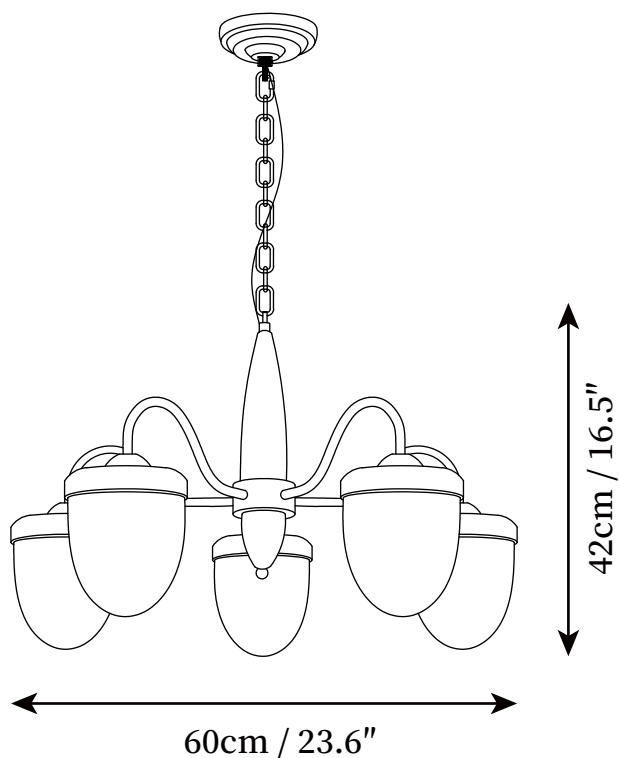

SPECIFICATION SHEET

SPECIFICATION DETAILS

*For custom options, consult factory for details

Fixture Dimensions	D 19.7" x H 16.5"
Light source	E14 (bulb not included)
Wattage	MAX 15W incandescent bulb or LED equivalent.
Voltage	AC 110-240V
Mounting	Hardwired.
Dimming	Compatible with dimmable bulbs (bulb not included)
Control method	Compatible with common wall switches(
Finishes	Brass, Walnut wood.
Shade Details	White.
Material	Brass, Glass, Wood.
Hanging Length	Chain lengths range between 19.7", the length can be specified according to needs

SPECIFICATION SHEET

SPECIFICATION DETAILS

*For custom options, consult factory for details

Fixture Dimensions	D 23.6" x H 16.5"
Light source	E14 (bulb not included)
Wattage	MAX 15W incandescent bulb or LED equivalent.
Voltage	AC 110-240V
Mounting	Hardwired.
Dimming	Compatible with dimmable bulbs (bulb not included)
Control method	Compatible with common wall switches (
Finishes	Brass, Walnut wood.
Shade Details	White.
Material	Brass, Glass, Wood.
Hanging Length	Chain lengths range between 19.7", the length can be specified according to needs