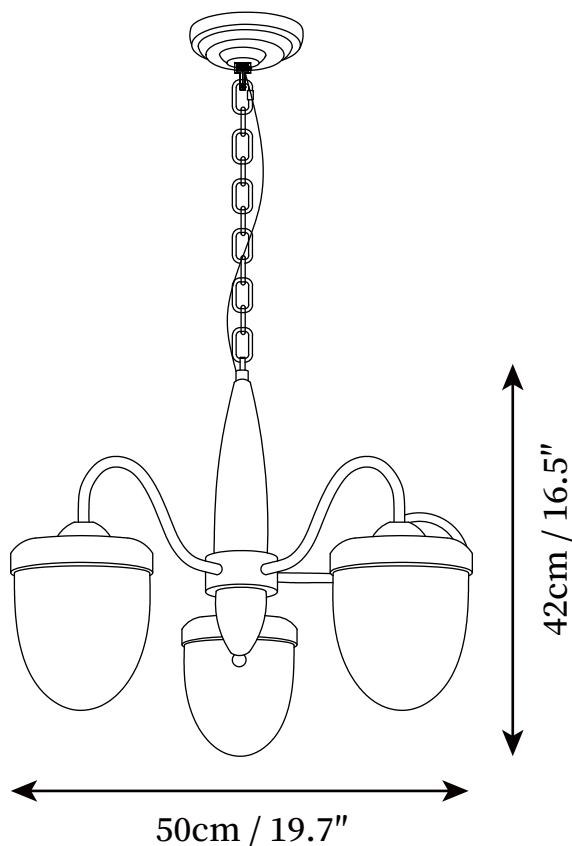

SPECIFICATION SHEET

SPECIFICATION DETAILS

*For custom options, consult factory for details

Fixture Dimensions	D 19.7" x H 16.5"
Light source	E14 (bulb not included)
Wattage	MAX 15W incandescent bulb or LED equivalent.
Voltage	AC 110-240V
Mounting	Hardwired.
Dimming	Compatible with dimmable bulbs (bulb not included)
Control method	Compatible with common wall switches(
Finishes	Brass, Walnut wood.
Shade Details	White.
Material	Brass, Glass, Wood.
Hanging Length	Chain lengths range between 19.7", the length can be specified according to needs

SPECIFICATION SHEET

SPECIFICATION DETAILS

*For custom options, consult factory for details

Fixture Dimensions	D 23.6" x H 16.5"
Light source	E14 (bulb not included)
Wattage	MAX 15W incandescent bulb or LED equivalent.
Voltage	AC 110-240V
Mounting	Hardwired.
Dimming	Compatible with dimmable bulbs (bulb not included)
Control method	Compatible with common wall switches (
Finishes	Brass, Walnut wood.
Shade Details	White.
Material	Brass, Glass, Wood.
Hanging Length	Chain lengths range between 19.7", the length can be specified according to needs