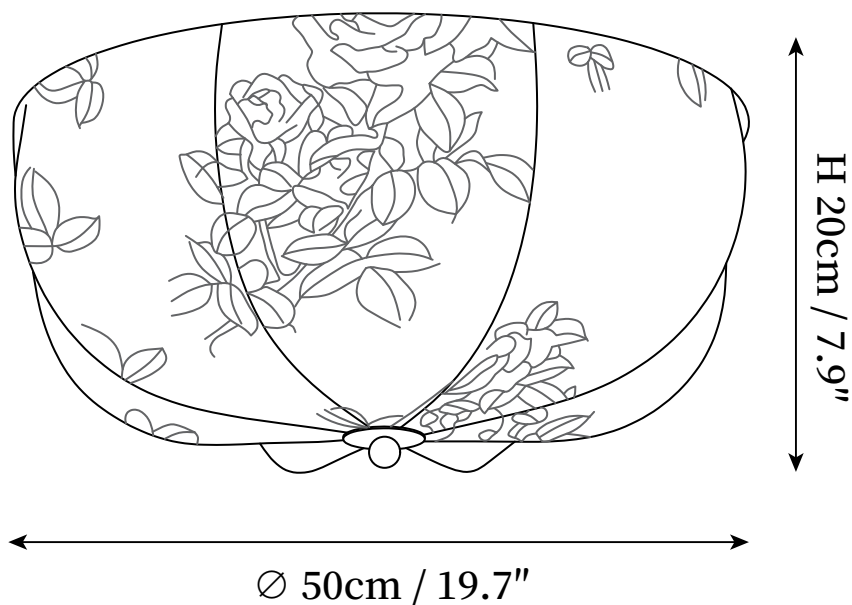

SPECIFICATION SHEET

SPECIFICATION DETAILS

*For custom options, consult factory for details

Fixture Dimensions	D 11.8" x H 7.9", D 15.7" x H 7.9", D 19.7" x H 7.9"
Light source	E26 or E27 (bulb not included)
Wattage	MAX 40W incandescent bulb or LED equivalent.
Voltage	AC 110-240V
Mounting	Hardwired.
Dimming	Please purchase dimmable light bulbs separately.
Control method	Compatible with common wall switches(not included)
Finishes	Gold.
Shade Details	White.
Material	Metal, Fabric.