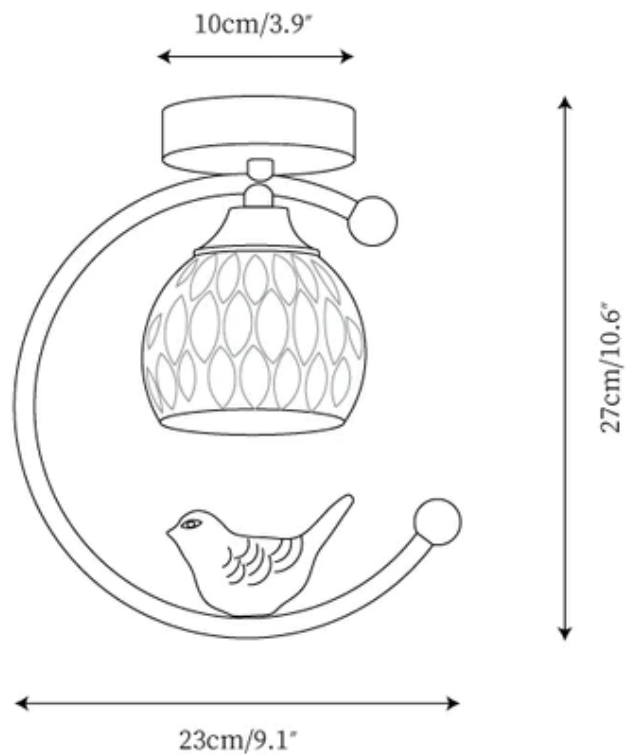

SPECIFICATION SHEET

SPECIFICATION DETAILS

*For custom options, consult factory for details

Fixture Dimensions	Ø 9.1" x H 10.6"
Light source	G9 (bulb not included)
Wattage	MAX 5W incandescent bulb or LED equivalent.
Voltage	AC 110-240V
Mounting	Hardwired.
Dimming	Please purchase dimmable light bulbs separately.
Control method	Compatible with common wall switches (not included)
Finishes	Brass & Black, Black, Copper, Nickel, White.
Shade Details	Clear.
Material	Brass, Glass, Ceramics