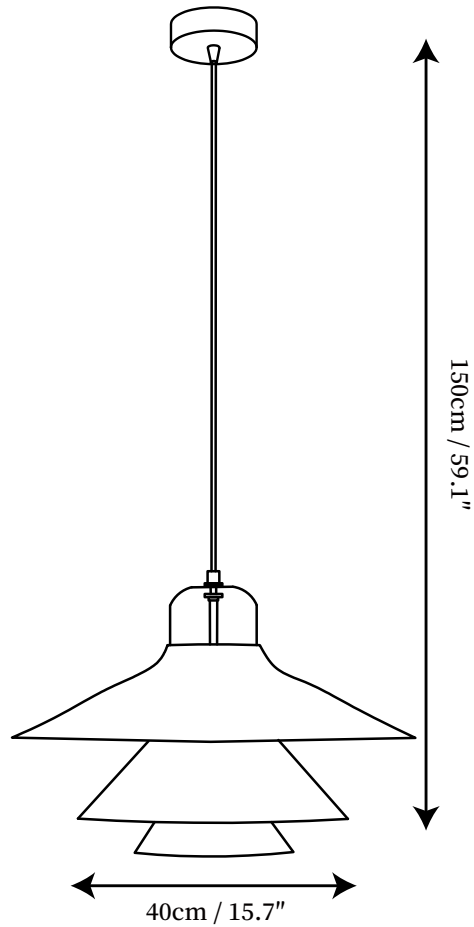

SPECIFICATION SHEET

SPECIFICATION DETAILS

*For custom options, consult factory for details

| | |
|---------------------------|--|
| Fixture Dimensions | D 11.8" x H 59.1" |
| Light source | E26 or E27 (bulb not included) |
| Wattage | MAX 40W incandescent bulb or LED equivalent. |
| Voltage | AC 110-240V |
| Mounting | Hardwired. |
| Dimming | Compatible with dimmable bulbs (bulb not included) |
| Control method | Compatible with common wall switches (not included) |
| Finishes | White, Red, Green |
| Shade Details | White |
| Material | Aluminum, Glass |
| Wire Length | The standard length of the cord is 59" (150 cm), the length is adjustable. |

SPECIFICATION SHEET

SPECIFICATION DETAILS

*For custom options, consult factory for details

| | |
|---------------------------|--|
| Fixture Dimensions | D 15.7" x H 59.1" |
| Light source | E26 or E27 (bulb not included) |
| Wattage | MAX 40W incandescent bulb or LED equivalent. |
| Voltage | AC 110-240V |
| Mounting | Hardwired. |
| Dimming | Compatible with dimmable bulbs (bulb not included) |
| Control method | Compatible with common wall switches (not included) |
| Finishes | White, Red, Green |
| Shade Details | White |
| Material | Aluminum, Glass |
| Wire Length | The standard length of the cord is 59" (150 cm), the length is adjustable. |