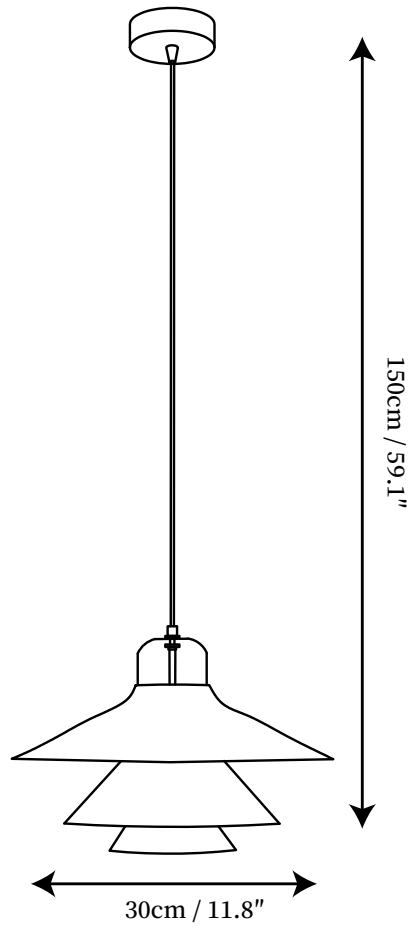

SPECIFICATION SHEET

SPECIFICATION DETAILS

*For custom options, consult factory for details

| | |
|---------------------------|--|
| Fixture Dimensions | D 11.8" x H 59.1" |
| Light source | E26 or E27 (bulb not included) |
| Wattage | MAX 40W incandescent bulb or LED equivalent. |
| Voltage | AC 110-240V |
| Mounting | Hardwired. |
| Dimming | Compatible with dimmable bulbs (bulb not included) |
| Control method | Compatible with common wall switches (not included) |
| Finishes | White, Red, Green |
| Shade Details | White |
| Material | Aluminum, Glass |
| Wire Length | The standard length of the cord is 59" (150 cm), the length is adjustable. |

SPECIFICATION SHEET

SPECIFICATION DETAILS

*For custom options, consult factory for details

| | |
|---------------------------|--|
| Fixture Dimensions | D 15.7" x H 59.1" |
| Light source | E26 or E27 (bulb not included) |
| Wattage | MAX 40W incandescent bulb or LED equivalent. |
| Voltage | AC 110-240V |
| Mounting | Hardwired. |
| Dimming | Compatible with dimmable bulbs (bulb not included) |
| Control method | Compatible with common wall switches (not included) |
| Finishes | White, Red, Green |
| Shade Details | White |
| Material | Aluminum, Glass |
| Wire Length | The standard length of the cord is 59" (150 cm), the length is adjustable. |