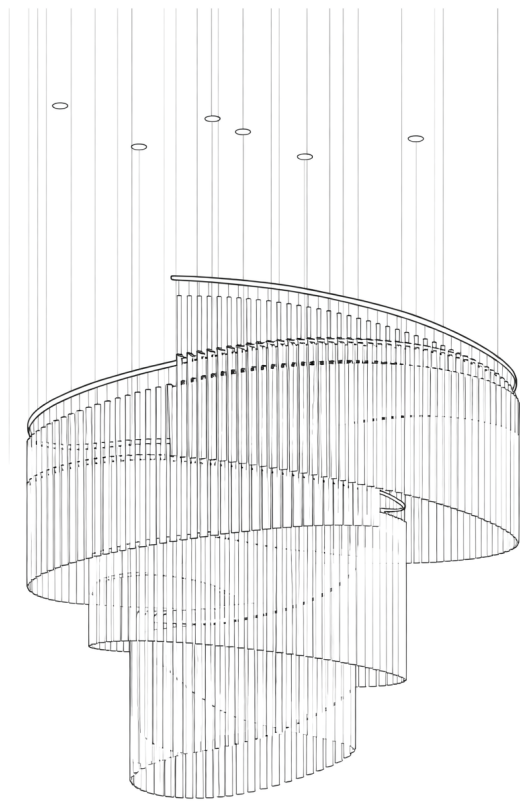

SPECIFICATION DETAILS

*For custom options, consult factory for details

Fixture Dimensions	D 59.1" x H 59.1"
Light source	Integrated LED
Wattage	Total power ~40 watts
Voltage	AC 110-240V
Dimming	Not supported
CRI(Ra)	90+CRI
Mounting	Hardwired.
LED Rated Life	50000 hours
Color Temperature	Warm Light (3000K), Neutral Light (4000K), Cool Light (6000K)
Control method	Compatible with common wall switches (not included)
Finishes	Gold.
Shade Details	Clear.
Material	Metal, Crystal Glass.
Wire Length	The standard length of the cord is 59" (150 cm), the length is adjustable.

SPECIFICATION DETAILS

*For custom options, consult factory for details

Fixture Dimensions	D 59.1" x H 98.4"
Light source	Integrated LED
Wattage	Total power ~40 watts
Voltage	AC 110-240V
Dimming	Not supported
CRI(Ra)	90+CRI
Mounting	Hardwired.
LED Rated Life	50000 hours
Color Temperature	Warm Light (3000K), Neutral Light (4000K), Cool Light (6000K)
Control method	Compatible with common wall switches(not included)
Finishes	Gold.
Shade Details	Clear.
Material	Metal, Crystal Glass.
Wire Length	The standard length of the cord is 59" (150 cm), the length is adjustable.

H250cm /98.4"

Ø180cm /70.9"

SPECIFICATION DETAILS

*For custom options, consult factory for details

Fixture Dimensions	D 70.9" x H 98.4"
Light source	Integrated LED
Wattage	Total power ~60 watts
Voltage	AC 110-240V
Dimming	Not supported
CRI(Ra)	90+CRI
Mounting	Hardwired.
LED Rated Life	50000 hours
Color Temperature	Warm Light (3000K), Neutral Light (4000K), Cool Light (6000K)
Control method	Compatible with common wall switches(not included)
Finishes	Gold.
Shade Details	Clear.
Material	Metal, Crystal Glass.
Wire Length	The standard length of the cord is 59" (150 cm), the length is adjustable.