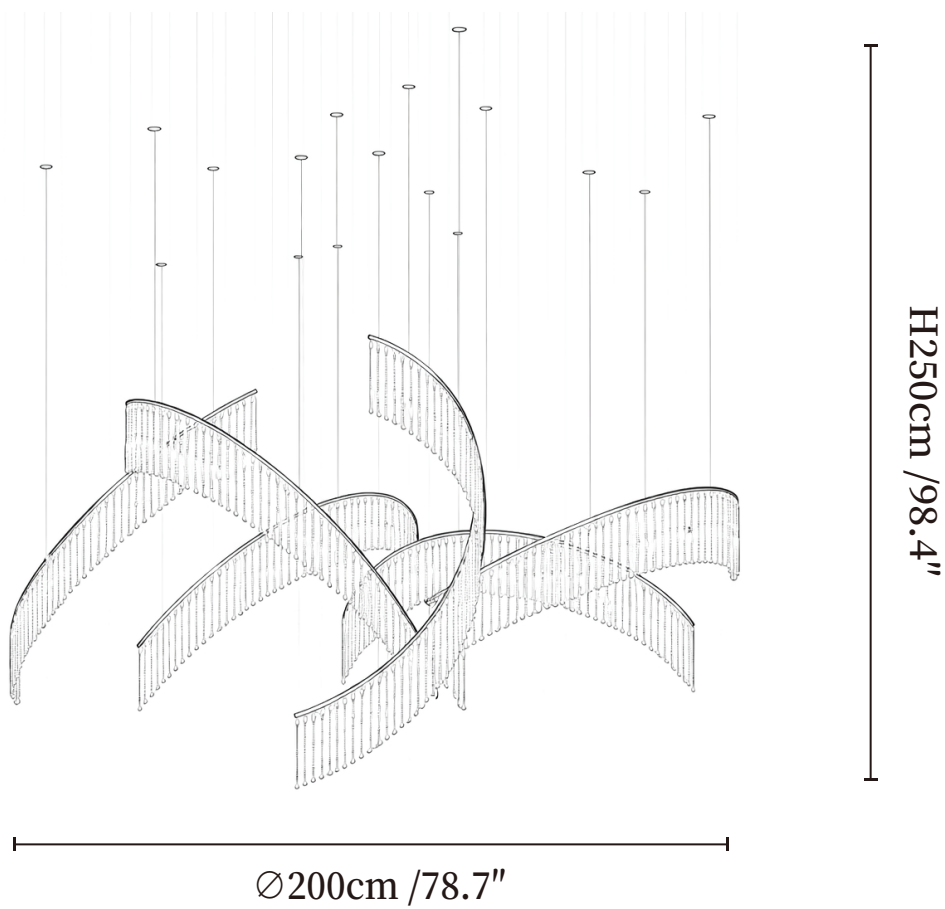

SPECIFICATION DETAILS

*For custom options, consult factory for details

Fixture Dimensions	D 59.1" x H 59.1"
Light source	Integrated LED
Wattage	Total power ~40 watts
Voltage	AC 110-240V
Dimming	Not supported
CRI(Ra)	90+CRI
Mounting	Hardwired.
LED Rated Life	50000 hours
Color Temperature	Warm Light (3000K), Neutral Light (4000K), Cool Light (6000K)
Control method	Compatible with common wall switches (not included)
Finishes	Gold.
Shade Details	Clear.
Material	Metal, Crystal Glass.
Wire Length	The standard length of the cord is 59" (150 cm), the length is adjustable.

SPECIFICATION DETAILS

*For custom options, consult factory for details

Fixture Dimensions	D 59.1" x H 98.4"
Light source	Integrated LED
Wattage	Total power ~40 watts
Voltage	AC 110-240V
Dimming	Not supported
CRI(Ra)	90+CRI
Mounting	Hardwired.
LED Rated Life	50000 hours
Color Temperature	Warm Light (3000K), Neutral Light (4000K), Cool Light (6000K)
Control method	Compatible with common wall switches(not included)
Finishes	Gold.
Shade Details	Clear.
Material	Metal, Crystal Glass.
Wire Length	The standard length of the cord is 59" (150 cm), the length is adjustable.

H250cm /98.4"

Ø180cm /70.9"

SPECIFICATION DETAILS

*For custom options, consult factory for details

Fixture Dimensions	D 70.9" x H 98.4"
Light source	Integrated LED
Wattage	Total power ~60 watts
Voltage	AC 110-240V
Dimming	Not supported
CRI(Ra)	90+CRI
Mounting	Hardwired.
LED Rated Life	50000 hours
Color Temperature	Warm Light (3000K), Neutral Light (4000K), Cool Light (6000K)
Control method	Compatible with common wall switches(not included)
Finishes	Gold.
Shade Details	Clear.
Material	Metal, Crystal Glass.
Wire Length	The standard length of the cord is 59" (150 cm), the length is adjustable.