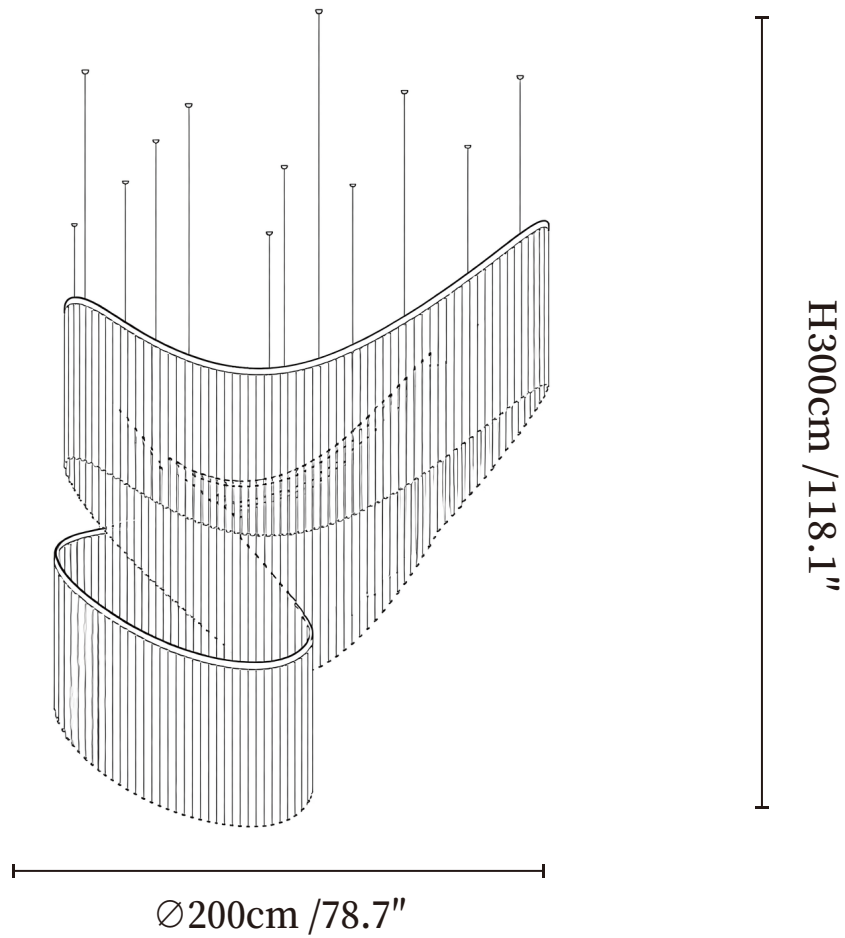

SPECIFICATION DETAILS

*For custom options, consult factory for details

Fixture Dimensions	D 59.1" x H 98.4"
Light source	Integrated LED
Wattage	Total power ~40 watts
Voltage	AC 110-240V
Dimming	Not supported
CRI(Ra)	90+CRI
Mounting	Hardwired.
LED Rated Life	50000 hours
Color Temperature	Warm Light (3000K), Neutral Light (4000K), Cool Light (6000K)
Control method	Compatible with common wall switches(not included)
Finishes	Gold.
Shade Details	Clear.
Material	Metal, Crystal Glass.
Wire Length	The standard length of the cord is 59" (150 cm), the length is adjustable.

H250cm /98.4"

Ø180cm /70.9"

SPECIFICATION DETAILS

*For custom options, consult factory for details

Fixture Dimensions	D 70.9" x H 98.4"
Light source	Integrated LED
Wattage	Total power ~60 watts
Voltage	AC 110-240V
Dimming	Not supported
CRI(Ra)	90+CRI
Mounting	Hardwired.
LED Rated Life	50000 hours
Color Temperature	Warm Light (3000K), Neutral Light (4000K), Cool Light (6000K)
Control method	Compatible with common wall switches(not included)
Finishes	Gold.
Shade Details	Clear.
Material	Metal, Crystal Glass.
Wire Length	The standard length of the cord is 59" (150 cm), the length is adjustable.

SPECIFICATION DETAILS

*For custom options, consult factory for details

Fixture Dimensions	D 78.7" x H 98.4"
Light source	Integrated LED
Wattage	Total power ~80 watts
Voltage	AC 110-240V
Dimming	Not supported
CRI(Ra)	90+CRI
Mounting	Hardwired.
LED Rated Life	50000 hours
Color Temperature	Warm Light (3000K), Neutral Light (4000K), Cool Light (6000K)
Control method	Compatible with common wall switches(not included)
Finishes	Gold.
Shade Details	Clear.
Material	Metal, Crystal Glass.
Wire Length	The standard length of the cord is 59" (150 cm), the length is adjustable.