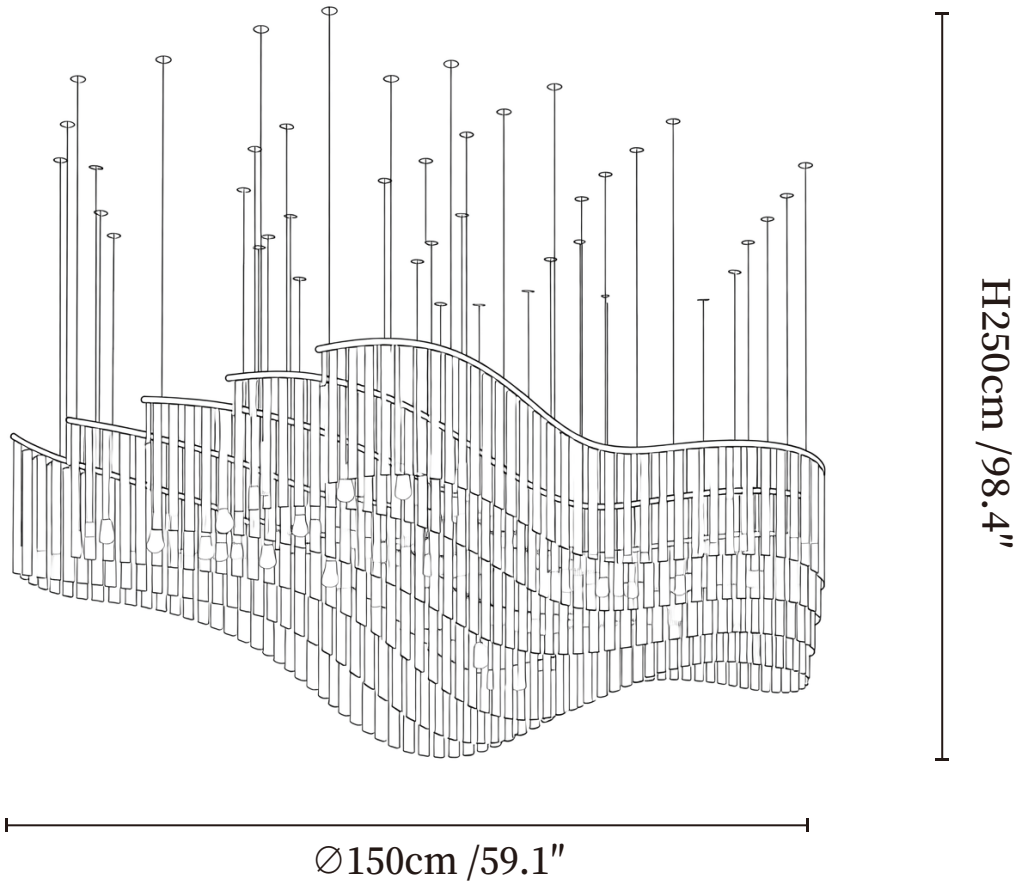

SPECIFICATION DETAILS

*For custom options, consult factory for details

Fixture Dimensions	D 59.1" x H 59.1"
Light source	Integrated LED
Wattage	Total power ~40 watts
Voltage	AC 110-240V
Dimming	Not supported
CRI(Ra)	90+CRI
Mounting	Hardwired.
LED Rated Life	50000 hours
Color Temperature	Warm Light (3000K), Neutral Light (4000K), Cool Light (6000K)
Control method	Compatible with common wall switches (not included)
Finishes	Gold.
Shade Details	Clear.
Material	Metal, Crystal Glass.
Wire Length	The standard length of the cord is 59" (150 cm), the length is adjustable.

SPECIFICATION DETAILS

*For custom options, consult factory for details

Fixture Dimensions	D 59.1" x H 98.4"
Light source	Integrated LED
Wattage	Total power ~40 watts
Voltage	AC 110-240V
Dimming	Not supported
CRI(Ra)	90+CRI
Mounting	Hardwired.
LED Rated Life	50000 hours
Color Temperature	Warm Light (3000K), Neutral Light (4000K), Cool Light (6000K)
Control method	Compatible with common wall switches(not included)
Finishes	Gold.
Shade Details	Clear.
Material	Metal, Crystal Glass.
Wire Length	The standard length of the cord is 59" (150 cm), the length is adjustable.

H250cm /98.4"

Ø180cm /70.9"

SPECIFICATION DETAILS

*For custom options, consult factory for details

Fixture Dimensions	D 70.9" x H 98.4"
Light source	Integrated LED
Wattage	Total power ~60 watts
Voltage	AC 110-240V
Dimming	Not supported
CRI(Ra)	90+CRI
Mounting	Hardwired.
LED Rated Life	50000 hours
Color Temperature	Warm Light (3000K), Neutral Light (4000K), Cool Light (6000K)
Control method	Compatible with common wall switches(not included)
Finishes	Gold.
Shade Details	Clear.
Material	Metal, Crystal Glass.
Wire Length	The standard length of the cord is 59" (150 cm), the length is adjustable.