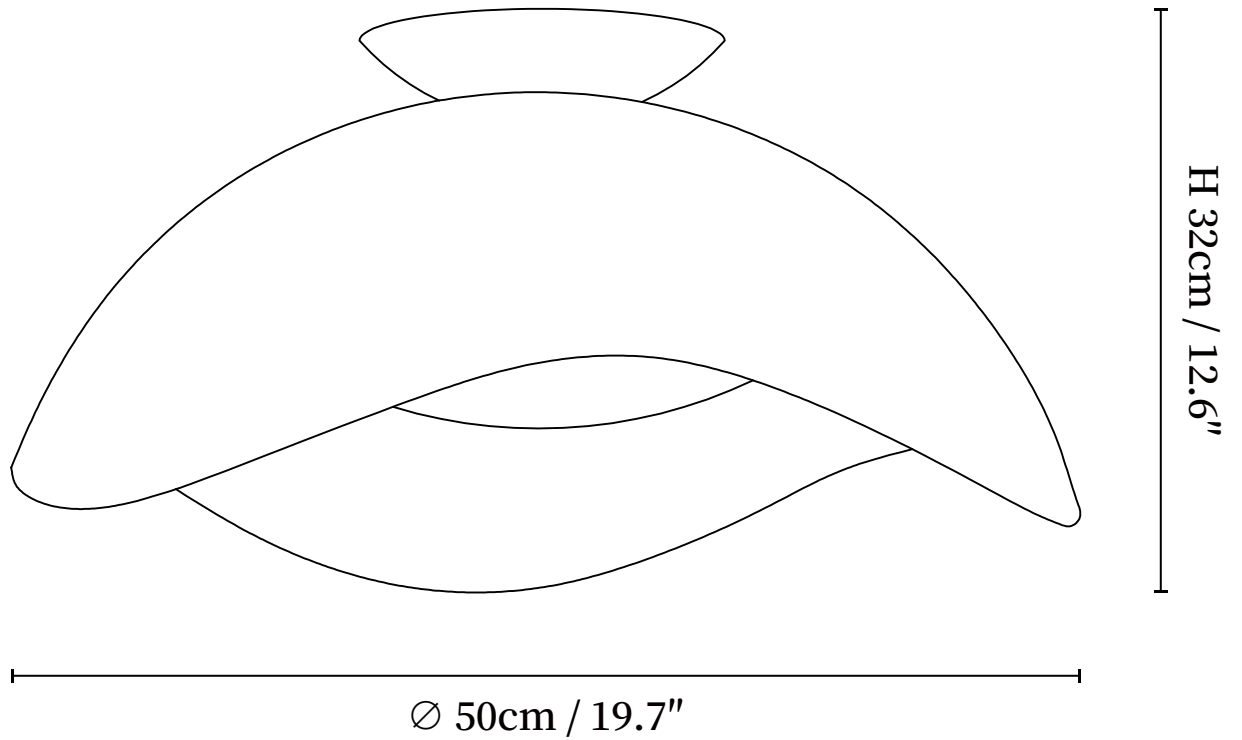

## SPECIFICATION DETAILS

\*For custom options, consult factory for details

<b>Fixture Dimensions</b>	D 15.7" x H 11.8", D 19.7" x H 12.6"
<b>Light source</b>	Integrated LED
<b>Wattage</b>	~5W
<b>Voltage</b>	AC 110-240V
<b>Dimming</b>	Not supported
<b>CRI(Ra)</b>	90+CRI
<b>Mounting</b>	Hardwired.
<b>LED Rated Life</b>	30000 hours
<b>Color Temperature</b>	Warm Light (3000K), Neutral Light (4000K), Cool Light (6000K)
<b>Control method</b>	Compatible with common wall switches (not included)
<b>Finishes</b>	Black, White.
<b>Shade Details</b>	Black, White.
<b>Material</b>	Metal, Acrylic.