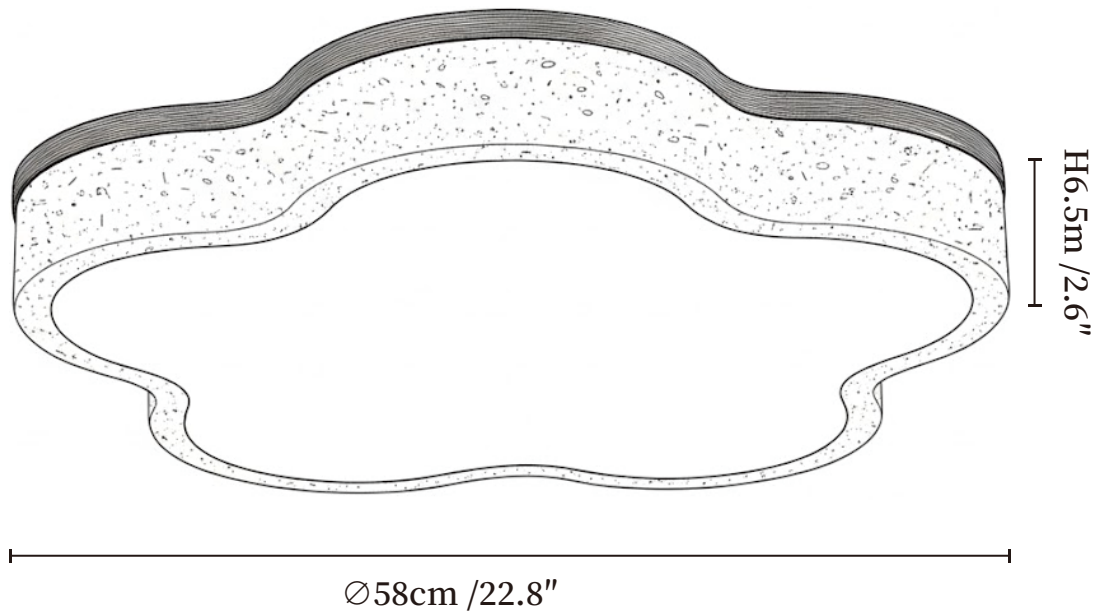

# SPECIFICATION SHEET

---

## SPECIFICATION DETAILS

\*For custom options, consult factory for details

<b>Fixture Dimensions</b>	Ø 14.5" x H 2.6" Ø 18.1" x H 2.6" Ø 22.8" x H 2.6"
<b>Light source</b>	Integrated LED
<b>Wattage</b>	~15W
<b>Voltage</b>	AC 110-240V
<b>Dimming</b>	Not supported
<b>CRI(Ra)</b>	90+CRI
<b>Mounting</b>	Hardwired.
<b>LED Rated Life</b>	30000 hours
<b>Color Temperature</b>	Warm Light (3000K), Neutral Light (4000K), Cool Light (6000K)
<b>Control method</b>	Compatible with common wall switches(not included)
<b>Finishes</b>	Yellow Travertine.
<b>Shade Details</b>	White.
<b>Material</b>	Metal, Yellow Travertine, Acrylic, Wood.