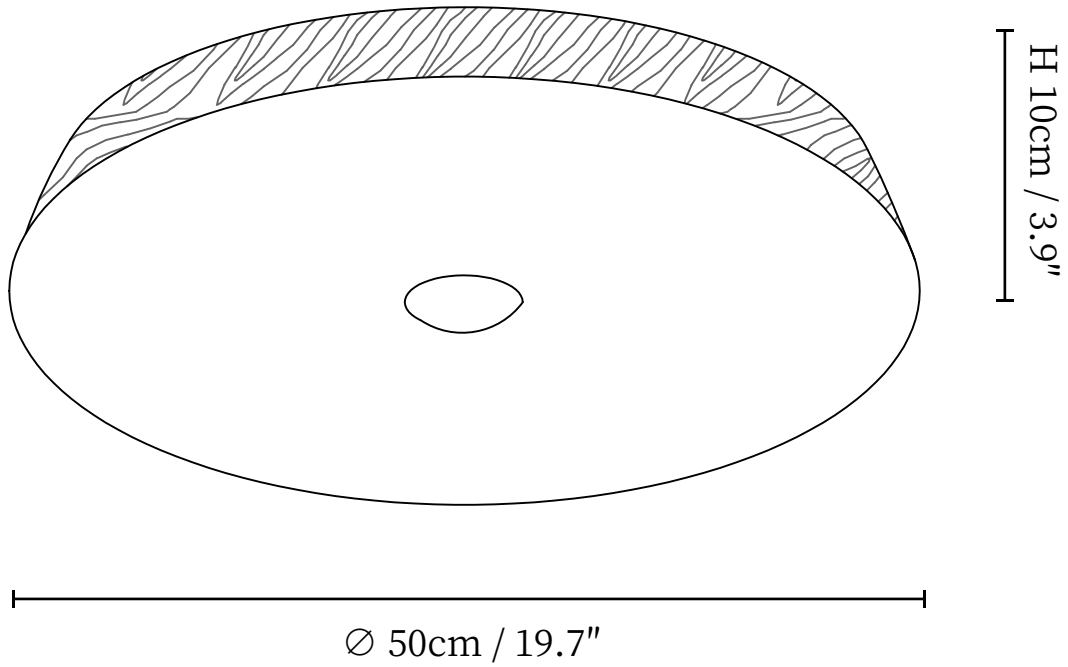

## SPECIFICATION DETAILS

\*For custom options, consult factory for details

Fixture Dimensions	Ø 19.7" x H 3.9"
Light source	Integrated LED
Wattage	~72W
Voltage	AC 110-240V
Dimming	Not supported
CRI(Ra)	90+CRI
Mounting	Hardwired.
LED Rated Life	30000 hours
Color Temperature	Warm Light (3000K), Neutral Light (4000K), Cool Light (6000K)
Control method	Compatible with common wall switches(not included)
Finishes	Walnut Wood Grain Hydroprinting, Natrue Wood Grain Hydroprinting.
Shade Details	White
Material	Metal, Plastic