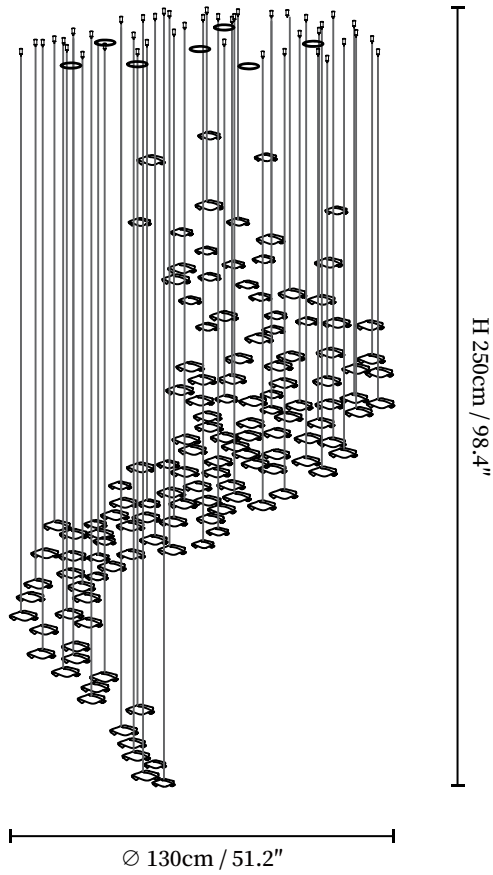

SPECIFICATION SHEET

SPECIFICATION DETAILS

*For custom options, consult factory for details

Fixture Dimensions	D 51.2" x H 98.4"
Light source	Integrated LED
Wattage	~ 5W
Voltage	AC 110-240V
Dimming	Not supported
CRI(Ra)	90+ CRI
Mounting	Hardwired.
LED Rated Life	30000 hours
Color Temperature	Warm Light (3000K), Neutral Light (4000K), Cool Light (6000K)
Control method	Compatible with common wall switches(not included)
Finishes	Gold, Silver.
Shadow Details	Gold, Silver.
Material	Metal, Glass.
Wire Length	The standard length of the cord is 59" (150 cm), the length is adjustable.