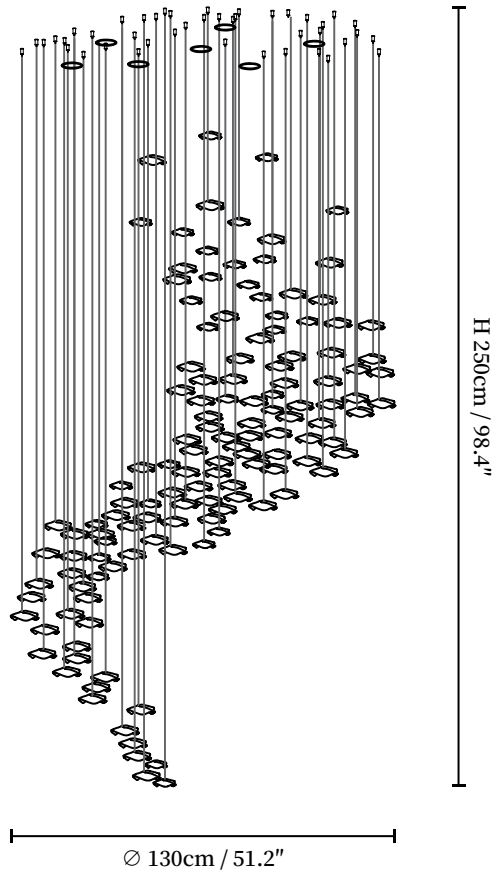

SPECIFICATION SHEET

SPECIFICATION DETAILS

*For custom options, consult factory for details

Fixture Dimensions	D 51.2" x H 98.4"
Light source	Integrated LED
Wattage	~ 5W
Voltage	AC 110-240V
Dimming	Not supported
CRI(Ra)	90+ CRI
Mounting	Hardwired.
LED Rated Life	30000 hours
Color Temperature	Warm Light (3000K), Neutral Light (4000K), Cool Light (6000K)
Control method	Compatible with common wall switches (not included)
Finishes	Gold, Silver.
Shadow Details	Gold, Silver.
Material	Metal, Glass.
Wire Length	The standard length of the cord is 59" (150 cm), the length is adjustable.