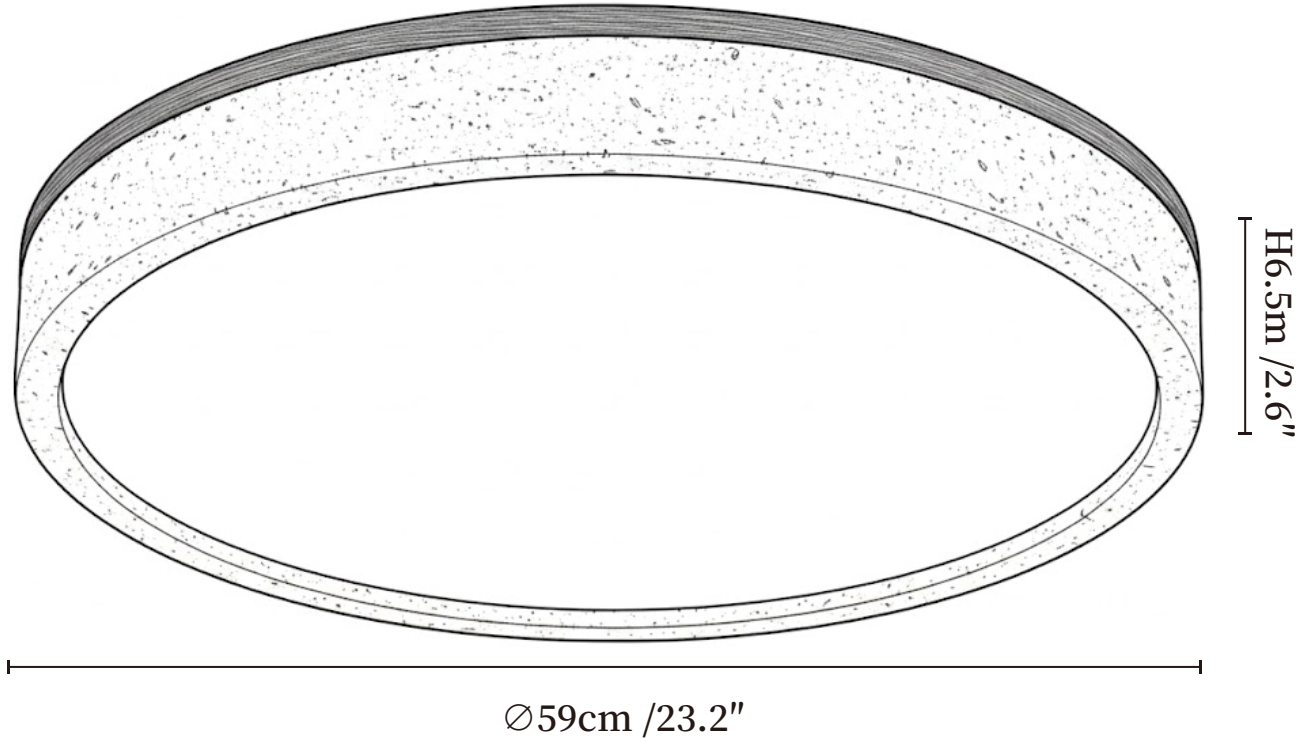

SPECIFICATION SHEET

SPECIFICATION DETAILS

*For custom options, consult factory for details

Fixture Dimensions	Ø 11.8" x H 2.6" Ø 15.3" x H 2.6" Ø 19.3" x H 2.6" Ø 23.2" x H 2.6"
Light source	Integrated LED
Wattage	~15W
Voltage	AC 110-240V
Dimming	Not supported
CRI(Ra)	90+CRI
Mounting	Hardwired.
LED Rated Life	30000 hours
Color Temperature	Warm Light (3000K), Neutral Light (4000K), Cool Light (6000K)
Control method	Compatible with common wall switches (not included)
Finishes	Yellow Travertine.
Shade Details	White.
Material	Metal, Yellow Travertine, Acrylic, Wood.