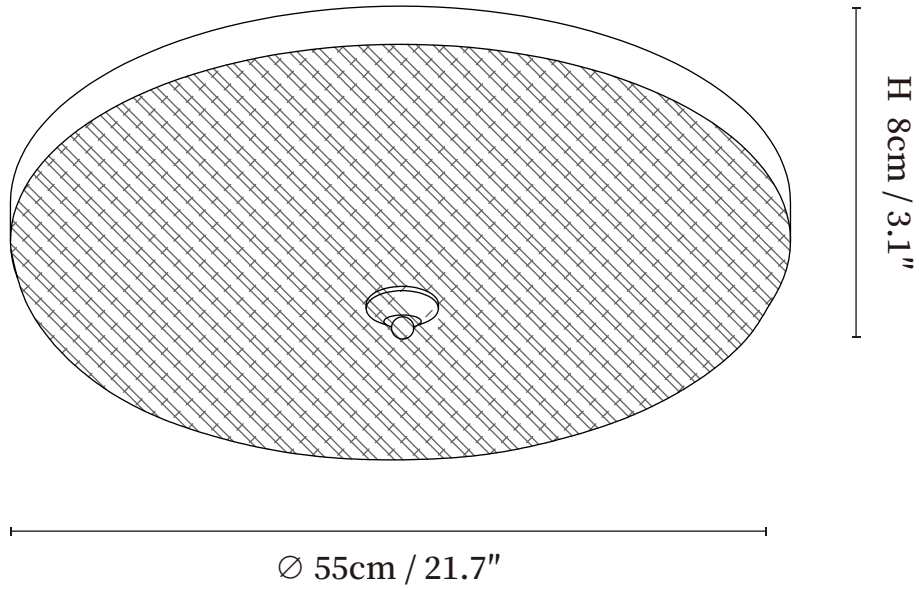

SPECIFICATION SHEET

SPECIFICATION DETAILS

*For custom options, consult factory for details

Fixture Dimensions	\varnothing 21.7" x H 3.1"
Light source	Integrated LED
Wattage	~48W
Voltage	AC 110-240V
Dimming	Not supported
CRI(Ra)	90+CRI
Mounting	Hardwired.
LED Rated Life	30000 hours
Color Temperature	Warm Light (3000K), Neutral Light (4000K), Cool Light (6000K)
Control method	Compatible with common wall switches (not included)
Finishes	Brass
Shade Details	Clear
Material	Brass, Iron, Acrylic