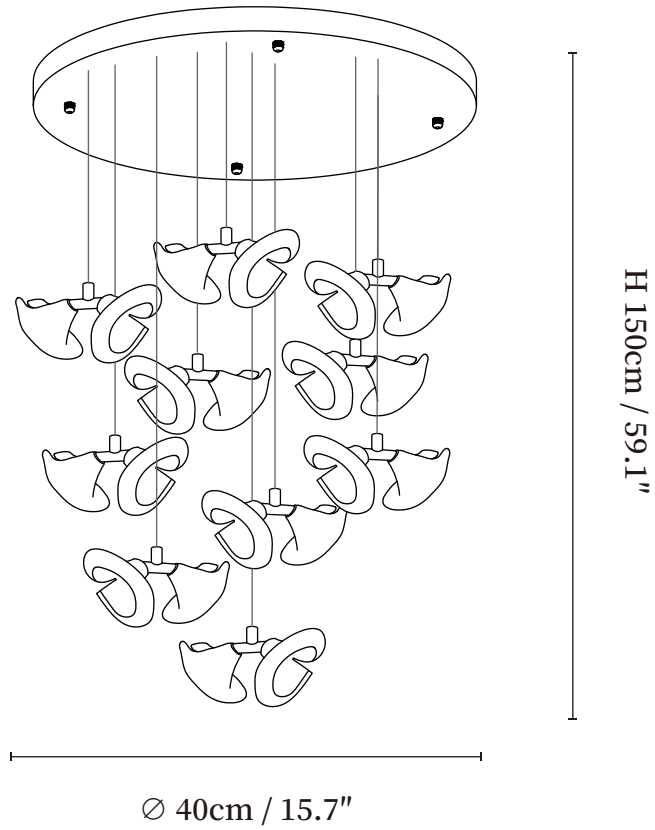

## SPECIFICATION DETAILS

\*For custom options, consult factory for details

Fixture Dimensions	D 11.8" x H 59.1" (14heads)
Light source	G4 (bulb not included)
Wattage	~70W
Voltage	AC 110-240V
Mounting	Hardwired.
Dimming	Compatible with dimmable bulbs (bulb not included)
Control method	Compatible with common wall switches(not included)
Finishes	Gold
Shade Details	White
Material	Metal, Iron, Ceramics
Rod Length	The standard length of the suspended wire is 59 "(150 cm) and the length is adjustable.

## SPECIFICATION DETAILS

\*For custom options, consult factory for details

Fixture Dimensions	D 15.7" x H 59.1" (20heads)
Light source	G4 (bulb not included)
Wattage	~100W
Voltage	AC 110-240V
Mounting	Hardwired.
Dimming	Compatible with dimmable bulbs (bulb not included)
Control method	Compatible with common wall switches (not included)
Finishes	Gold
Shade Details	White
Material	Metal, Iron, Ceramics
Rod Length	The standard length of the suspended wire is 59 "(150 cm) and the length is adjustable.