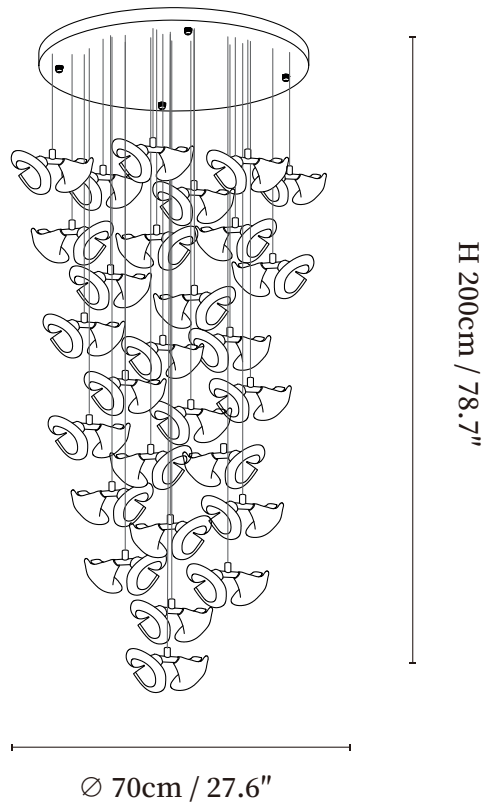

SPECIFICATION SHEET

SPECIFICATION DETAILS

*For custom options, consult factory for details

Fixture Dimensions	D 27.6" x H 78.7" (56heads)
Light source	G4 (bulb not included)
Wattage	~280W
Voltage	AC 110-240V
Mounting	Hardwired.
Dimming	Compatible with dimmable bulbs (bulb not included)
Control method	Compatible with common wall switches (not included)
Finishes	Gold
Shade Details	White
Material	Metal, Iron, Ceramics
Rod Length	The standard length of the suspended wire is 59 "(150 cm) and the length is adjustable.