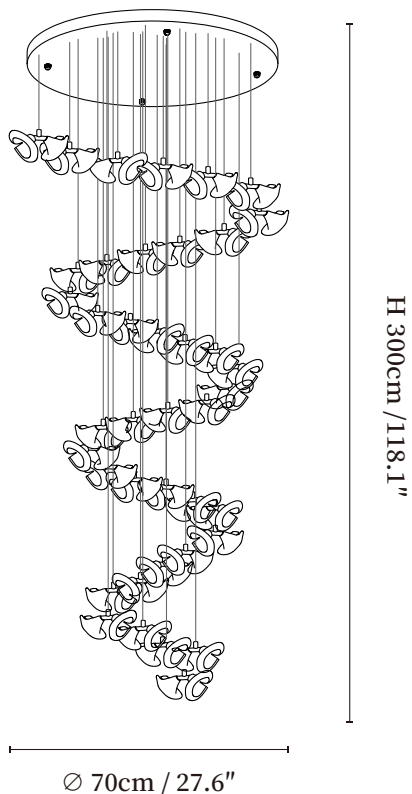

SPECIFICATION SHEET

SPECIFICATION DETAILS

*For custom options, consult factory for details

Fixture Dimensions	D 27.6" x H 118.1" (56heads)
Light source	G4 (bulb not included)
Wattage	~280W
Voltage	AC 110-240V
Mounting	Hardwired.
Dimming	Compatible with dimmable bulbs (bulb not included)
Control method	Compatible with common wall switches(not included)
Finishes	Gold
Shade Details	White
Material	Metal, Iron, Ceramics
Rod Length	The standard length of the suspended wire is 59 "(150 cm) and the length is adjustable.