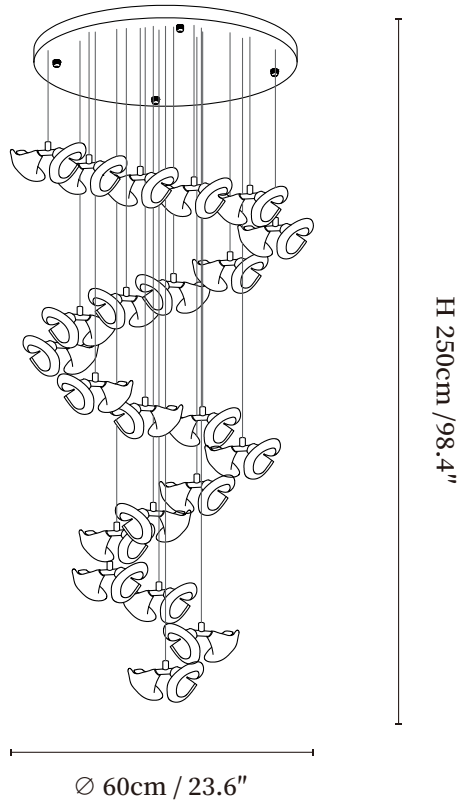

SPECIFICATION SHEET

SPECIFICATION DETAILS

*For custom options, consult factory for details

Fixture Dimensions	D 23.6" x H 98.4" (44heads)
Light source	G4 (bulb not included)
Wattage	~220W
Voltage	AC 110-240V
Mounting	Hardwired.
Dimming	Compatible with dimmable bulbs (bulb not included)
Control method	Compatible with common wall switches(not included)
Finishes	Gold
Shade Details	White
Material	Metal, Iron, Ceramics
Rod Length	The standard length of the suspended wire is 59 "(150 cm) and the length is adjustable.