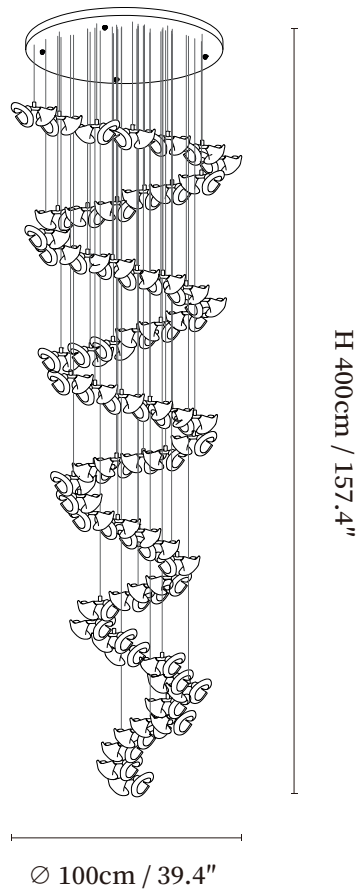

SPECIFICATION SHEET

SPECIFICATION DETAILS

*For custom options, consult factory for details

Fixture Dimensions	D 39.4" x H 157.4"(128heads)
Light source	G4 (bulb not included)
Wattage	~640W
Voltage	AC 110-240V
Mounting	Hardwired.
Dimming	Compatible with dimmable bulbs (bulb not included)
Control method	Compatible with common wall switches(not included)
Finishes	Gold
Shade Details	White
Material	Metal, Iron, Ceramics
Rod Length	The standard length of the suspended wire is 59 "(150 cm) and the length is adjustable.