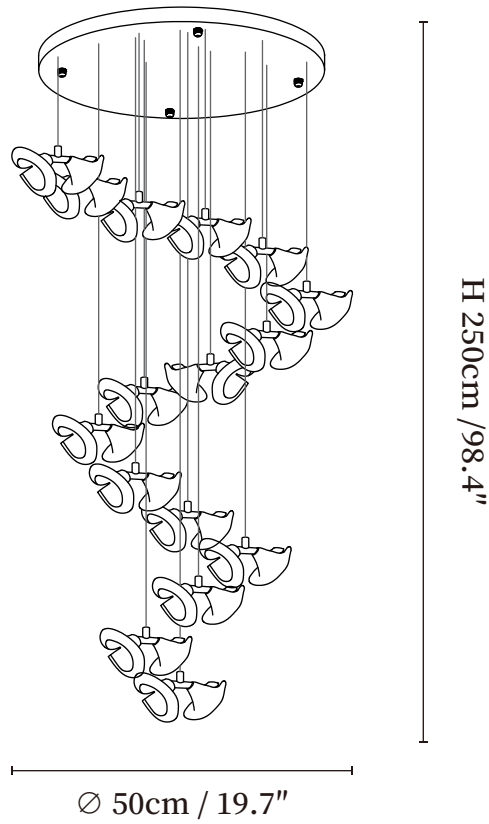

SPECIFICATION SHEET

SPECIFICATION DETAILS

*For custom options, consult factory for details

Fixture Dimensions	D 19.7" x H 98.4" (32heads)
Light source	G4 (bulb not included)
Wattage	~160W
Voltage	AC 110-240V
Mounting	Hardwired.
Dimming	Compatible with dimmable bulbs (bulb not included)
Control method	Compatible with common wall switches (not included)
Finishes	Gold
Shade Details	White
Material	Metal, Iron, Ceramics
Rod Length	The standard length of the suspended wire is 59 "(150 cm) and the length is adjustable.