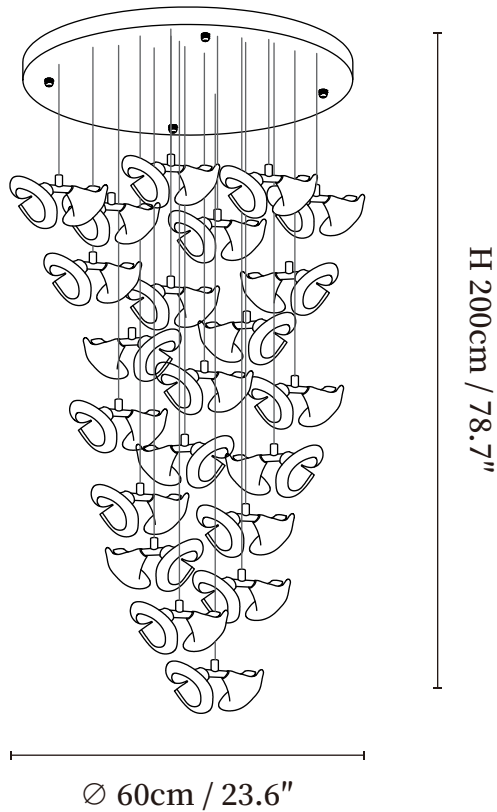

SPECIFICATION SHEET

SPECIFICATION DETAILS

*For custom options, consult factory for details

Fixture Dimensions	D 23.6" x H 78.7" (44heads)
Light source	G4 (bulb not included)
Wattage	~220W
Voltage	AC 110-240V
Mounting	Hardwired.
Dimming	Compatible with dimmable bulbs (bulb not included)
Control method	Compatible with common wall switches (not included)
Finishes	Gold
Shade Details	White
Material	Metal, Iron, Ceramics
Rod Length	The standard length of the suspended wire is 59 "(150 cm) and the length is adjustable.