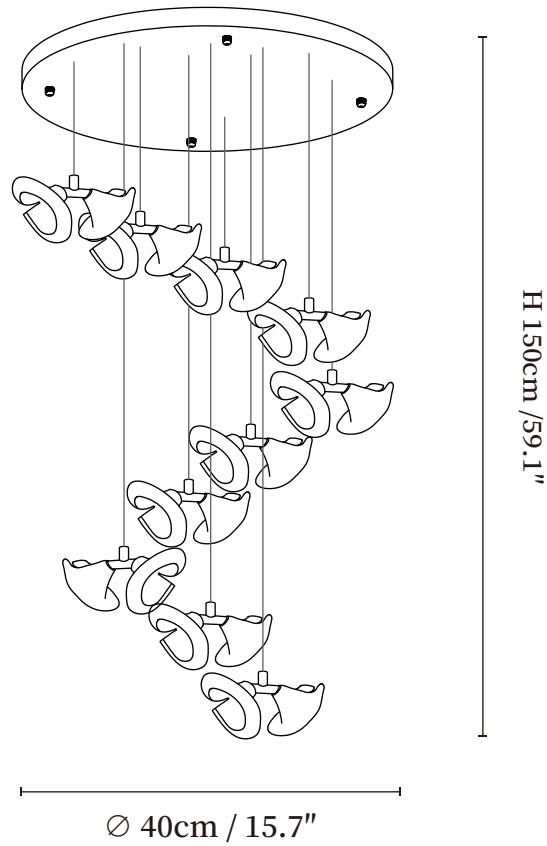

SPECIFICATION SHEET

SPECIFICATION DETAILS

*For custom options, consult factory for details

Fixture Dimensions	D 15.7" x H 59.1" (20heads)
Light source	G4 (bulb not included)
Wattage	~100W
Voltage	AC 110-240V
Mounting	Hardwired.
Dimming	Compatible with dimmable bulbs (bulb not included)
Control method	Compatible with common wall switches (not included)
Finishes	Gold
Shade Details	White
Material	Metal, Iron, Ceramics
Rod Length	The standard length of the suspended wire is 59 "(150 cm) and the length is adjustable.