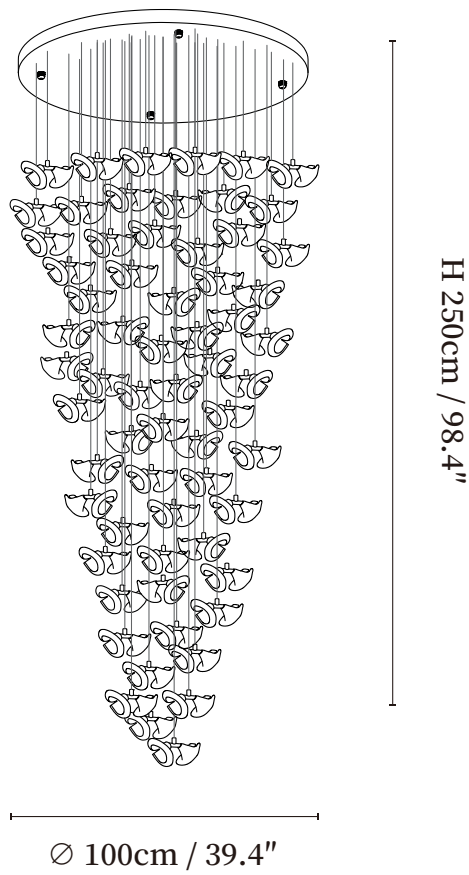

SPECIFICATION SHEET

SPECIFICATION DETAILS

*For custom options, consult factory for details

Fixture Dimensions	D 39.4" x H 98.4"(128heads)
Light source	G4 (bulb not included)
Wattage	~640W
Voltage	AC 110-240V
Mounting	Hardwired.
Dimming	Compatible with dimmable bulbs (bulb not included)
Control method	Compatible with common wall switches(not included)
Finishes	Gold
Shade Details	White
Material	Metal, Iron, Ceramics
Rod Length	The standard length of the suspended wire is 59 "(150 cm) and the length is adjustable.