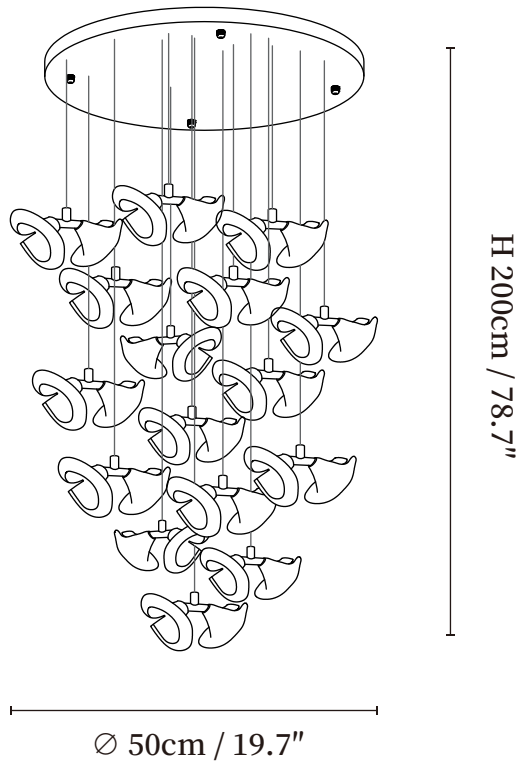

SPECIFICATION SHEET

SPECIFICATION DETAILS

*For custom options, consult factory for details

Fixture Dimensions	D 19.7" x H 78.7" (32heads)
Light source	G4 (bulb not included)
Wattage	~160W
Voltage	AC 110-240V
Mounting	Hardwired.
Dimming	Compatible with dimmable bulbs (bulb not included)
Control method	Compatible with common wall switches (not included)
Finishes	Gold
Shade Details	White
Material	Metal, Iron, Ceramics
Rod Length	The standard length of the suspended wire is 59 "(150 cm) and the length is adjustable.