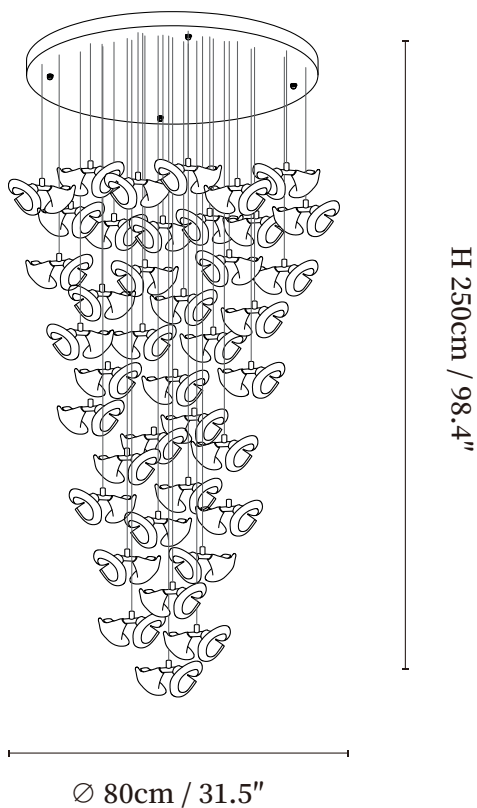

SPECIFICATION SHEET

SPECIFICATION DETAILS

*For custom options, consult factory for details

Fixture Dimensions	D 31.5" x H 98.4" (80heads)
Light source	G4 (bulb not included)
Wattage	~400W
Voltage	AC 110-240V
Mounting	Hardwired.
Dimming	Compatible with dimmable bulbs (bulb not included)
Control method	Compatible with common wall switches (not included)
Finishes	Gold
Shade Details	White
Material	Metal, Iron, Ceramics
Rod Length	The standard length of the suspended wire is 59 "(150 cm) and the length is adjustable.