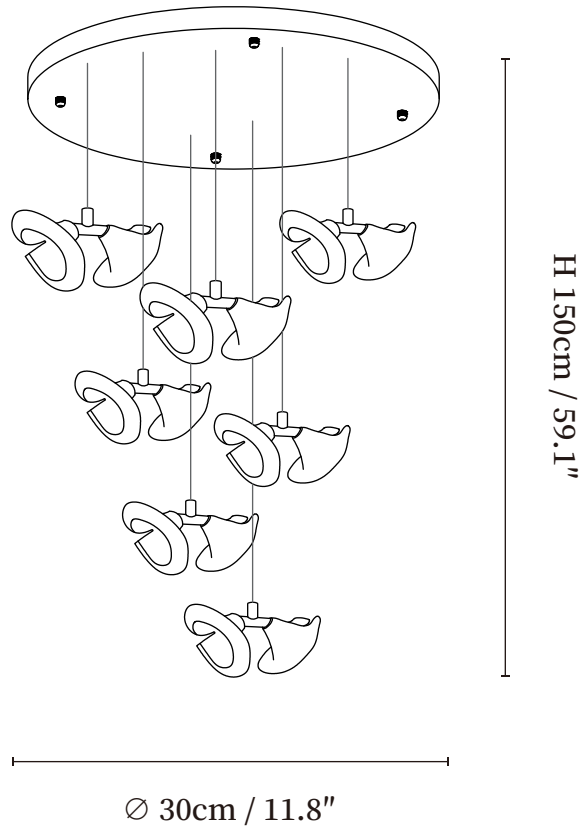

## SPECIFICATION DETAILS

\*For custom options, consult factory for details

Fixture Dimensions	D 11.8" x H 59.1" (14heads)
Light source	G4 (bulb not included)
Wattage	~70W
Voltage	AC 110-240V
Mounting	Hardwired.
Dimming	Compatible with dimmable bulbs (bulb not included)
Control method	Compatible with common wall switches(not included)
Finishes	Gold
Shade Details	White
Material	Metal, Iron, Ceramics
Rod Length	The standard length of the suspended wire is 59 "(150 cm) and the length is adjustable.

## SPECIFICATION DETAILS

\*For custom options, consult factory for details

Fixture Dimensions	D 15.7" x H 59.1" (20heads)
Light source	G4 (bulb not included)
Wattage	~100W
Voltage	AC 110-240V
Mounting	Hardwired.
Dimming	Compatible with dimmable bulbs (bulb not included)
Control method	Compatible with common wall switches (not included)
Finishes	Gold
Shade Details	White
Material	Metal, Iron, Ceramics
Rod Length	The standard length of the suspended wire is 59 "(150 cm) and the length is adjustable.