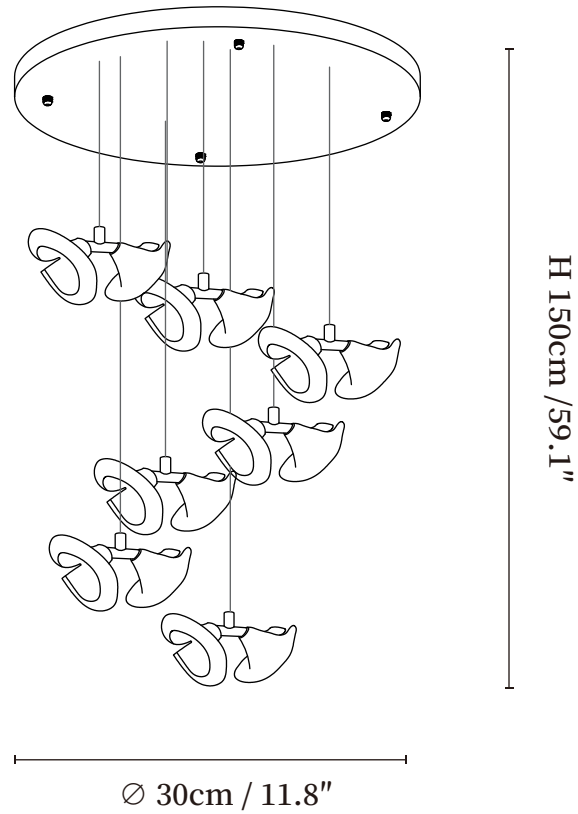

## SPECIFICATION DETAILS

\*For custom options, consult factory for details

Fixture Dimensions	D 11.8" x H 59.1" (14heads)
Light source	G4 (bulb not included)
Wattage	~70W
Voltage	AC 110-240V
Mounting	Hardwired.
Dimming	Compatible with dimmable bulbs (bulb not included)
Control method	Compatible with common wall switches(not included)
Finishes	Gold
Shade Details	White
Material	Metal, Iron, Ceramics
Rod Length	The standard length of the suspended wire is 59 "(150 cm) and the length is adjustable.

## SPECIFICATION DETAILS

\*For custom options, consult factory for details

Fixture Dimensions	D 15.7" x H 59.1" (20heads)
Light source	G4 (bulb not included)
Wattage	~100W
Voltage	AC 110-240V
Mounting	Hardwired.
Dimming	Compatible with dimmable bulbs (bulb not included)
Control method	Compatible with common wall switches (not included)
Finishes	Gold
Shade Details	White
Material	Metal, Iron, Ceramics
Rod Length	The standard length of the suspended wire is 59 "(150 cm) and the length is adjustable.