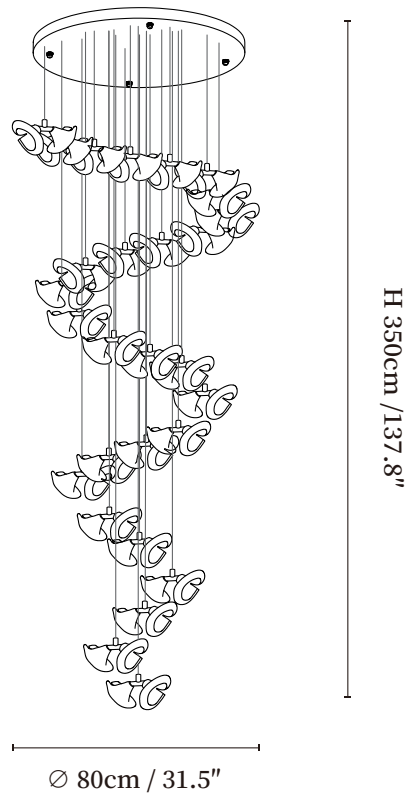

SPECIFICATION SHEET

SPECIFICATION DETAILS

*For custom options, consult factory for details

Fixture Dimensions	D 31.5" x H 137.8" (80heads)
Light source	G4 (bulb not included)
Wattage	~400W
Voltage	AC 110-240V
Mounting	Hardwired.
Dimming	Compatible with dimmable bulbs (bulb not included)
Control method	Compatible with common wall switches(not included)
Finishes	Gold
Shade Details	White
Material	Metal, Iron, Ceramics
Rod Length	The standard length of the suspended wire is 59 "(150 cm) and the length is adjustable.