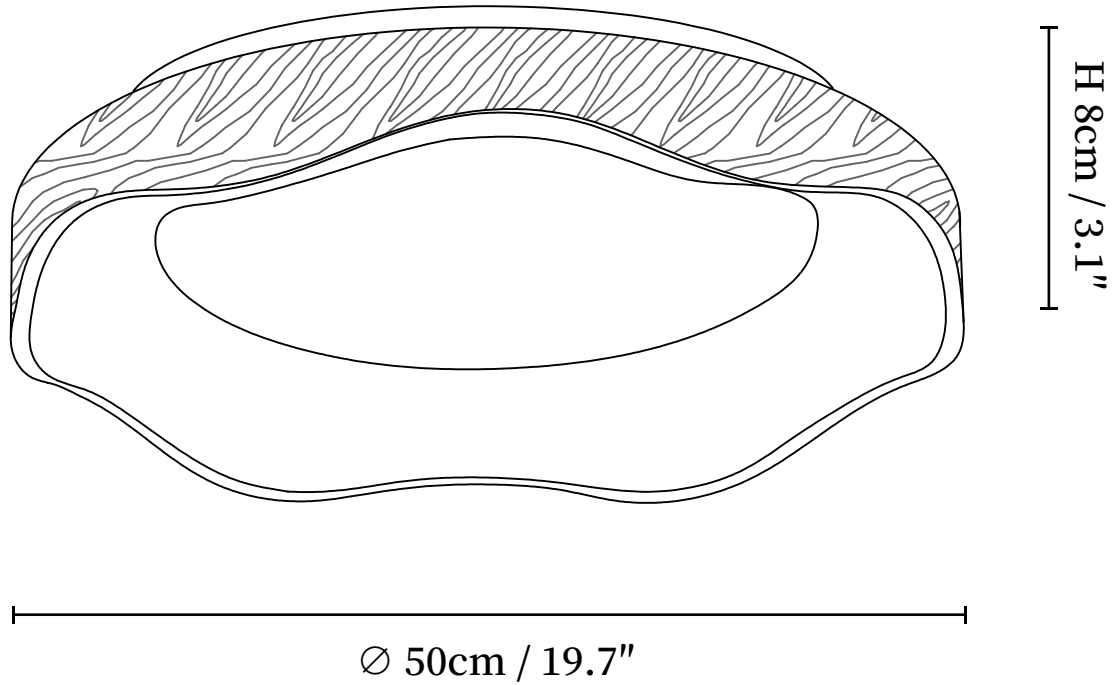

SPECIFICATION SHEET

SPECIFICATION DETAILS

*For custom options, consult factory for details

Fixture Dimensions	\varnothing 19.7" x H 3.1"
Light source	Integrated LED
Wattage	~72W
Voltage	AC 110-240V
Dimming	Not supported
CRI(Ra)	90+CRI
Mounting	Hardwired.
LED Rated Life	30000 hours
Color Temperature	Warm Light (3000K), Neutral Light (4000K), Cool Light (6000K)
Control method	Compatible with common wall switches (included) <small>not</small>
Finishes	Walnut Wood Grain Hydroprinting
Shade Details	White.
Material	Metal, Plastic