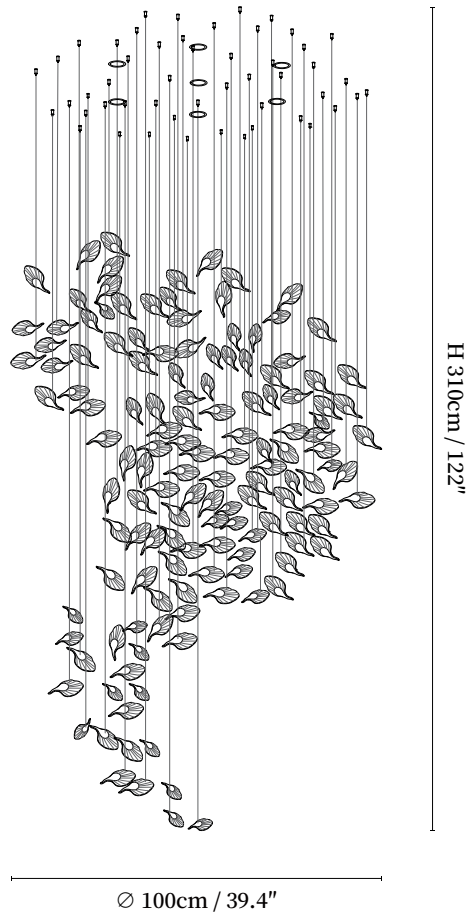

SPECIFICATION SHEET

SPECIFICATION DETAILS

*For custom options, consult factory for details

Fixture Dimensions	D 39.4" x H 122"
Light source	Integrated LED
Wattage	Total power ~5 watts
Voltage	AC 110-240V
Dimming	Not supported
CRI(Ra)	90+CRI
Mounting	Hardwired.
LED Rated Life	50000 hours
Color Temperature	Warm Light (3000K), Neutral Light (4000K), Cool Light (6000K)
Control method	Compatible with common wall switches(not included)
Finishes	Amber, Clear.
Shade Details	Amber, Clear.
Material	Metal, Glass.
Wire Length	The standard length of the cord is 59" (150 cm), the length is adjustable.

SPECIFICATION SHEET

SPECIFICATION DETAILS

*For custom options, consult factory for details

Fixture Dimensions	Ø 31.5" x H 90.6"
Light source	Integrated LED
Wattage	Total power ~5 watts
Voltage	AC 110-240V
Dimming	Not supported
CRI(Ra)	90+CRI
Mounting	Hardwired.
LED Rated Life	50000 hours
Color Temperature	Warm Light (3000K), Neutral Light (4000K), Cool Light (6000K)
Control method	Compatible with common wall switches (not included)
Finishes	Amber, Clear.
Shade Details	Amber, Clear.
Material	Metal, Glass.
Wire Length	The standard length of the cord is 59" (150 cm), the length is adjustable.

SPECIFICATION SHEET

SPECIFICATION DETAILS

*For custom options, consult factory for details

Fixture Dimensions	L 118.1" x W 31.5" x H 59.1"
Light source	Integrated LED
Wattage	Total power ~5 watts
Voltage	AC 110-240V
Dimming	Not supported
CRI(Ra)	90+CRI
Mounting	Hardwired.
LED Rated Life	50000 hours
Color Temperature	Warm Light (3000K), Neutral Light (4000K), Cool Light (6000K)
Control method	Compatible with common wall switches(not included)
Finishes	Amber, Clear.
Shade Details	Amber, Clear.
Material	Metal, Glass.
Wire Length	The standard length of the cord is 59" (150 cm), the length is adjustable.