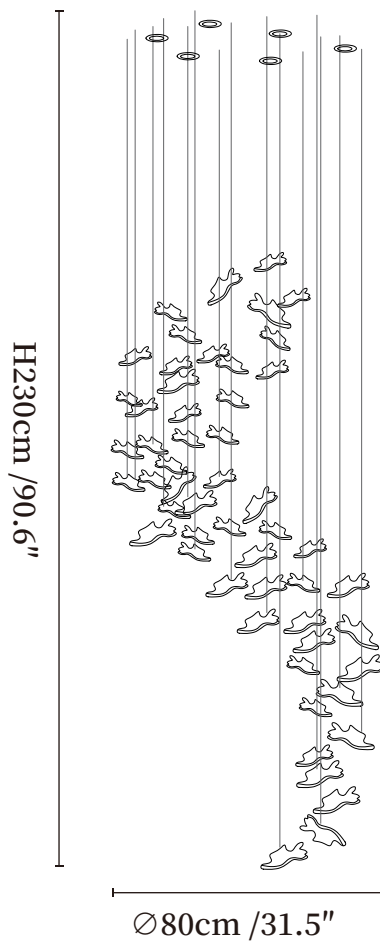

SPECIFICATION SHEET

SPECIFICATION DETAILS

*For custom options, consult factory for details

Fixture Dimensions	D 39.4" x H 122"
Light source	Integrated LED
Wattage	Total power ~5 watts
Voltage	AC 110-240V
Dimming	Not supported
CRI(Ra)	90+CRI
Mounting	Hardwired.
LED Rated Life	50000 hours
Color Temperature	Warm Light (3000K), Neutral Light (4000K), Cool Light (6000K)
Control method	Compatible with common wall switches(not included)
Finishes	Amber, Clear.
Shade Details	Amber, Clear.
Material	Metal, Glass.
Wire Length	The standard length of the cord is 59" (150 cm), the length is adjustable.

SPECIFICATION SHEET

SPECIFICATION DETAILS

*For custom options, consult factory for details

Fixture Dimensions	Ø 31.5" x H 90.6"
Light source	Integrated LED
Wattage	Total power ~5 watts
Voltage	AC 110-240V
Dimming	Not supported
CRI(Ra)	90+CRI
Mounting	Hardwired.
LED Rated Life	50000 hours
Color Temperature	Warm Light (3000K), Neutral Light (4000K), Cool Light (6000K)
Control method	Compatible with common wall switches (not included)
Finishes	Amber, Clear.
Shade Details	Amber, Clear.
Material	Metal, Glass.
Wire Length	The standard length of the cord is 59" (150 cm), the length is adjustable.

SPECIFICATION SHEET

SPECIFICATION DETAILS

*For custom options, consult factory for details

Fixture Dimensions	L 118.1" x W 31.5" x H 59.1"
Light source	Integrated LED
Wattage	Total power ~5 watts
Voltage	AC 110-240V
Dimming	Not supported
CRI(Ra)	90+CRI
Mounting	Hardwired.
LED Rated Life	50000 hours
Color Temperature	Warm Light (3000K), Neutral Light (4000K), Cool Light (6000K)
Control method	Compatible with common wall switches(not included)
Finishes	Amber, Clear.
Shade Details	Amber, Clear.
Material	Metal, Glass.
Wire Length	The standard length of the cord is 59" (150 cm), the length is adjustable.