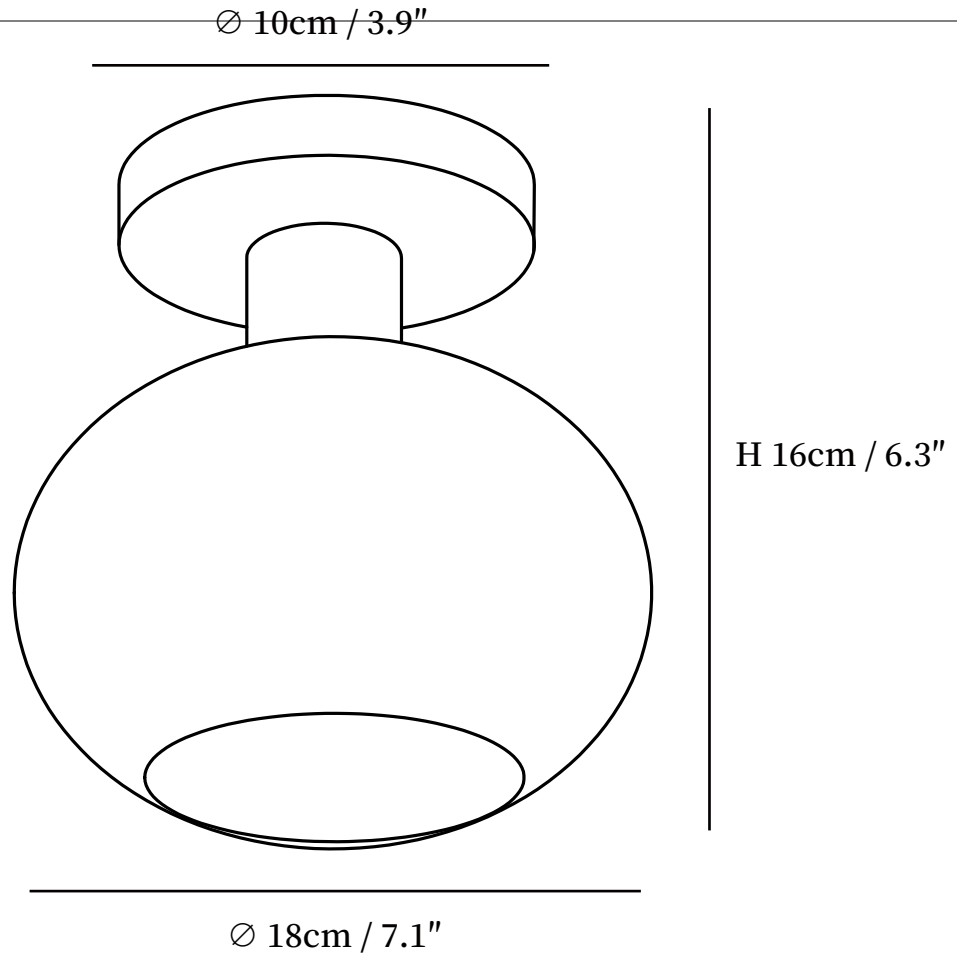

# SPECIFICATION SHEET

## SPECIFICATION DETAILS

\*For custom options, consult factory for details

Fixture Dimensions	D 7.1" x H 6.3"
Light source	E27
Wattage	Max 40W
Voltage	AC 110-240V
Color Temperature	Based on the purchase of light bulbs
CRI(Ra)	80CRI
Mounting	Ceiling
Driver Required	NO
Optional Color Temps	Buy bulbs as needed
LED Rated Life	Based on bulb life (we do not supply bulbs)
Dimming	Dimming is not supported
Finishes	Walnut color & Copper
Glass Details	White
Material	Black walnut, Copper, Glass
Wire Length	NO
Wire Type	NO