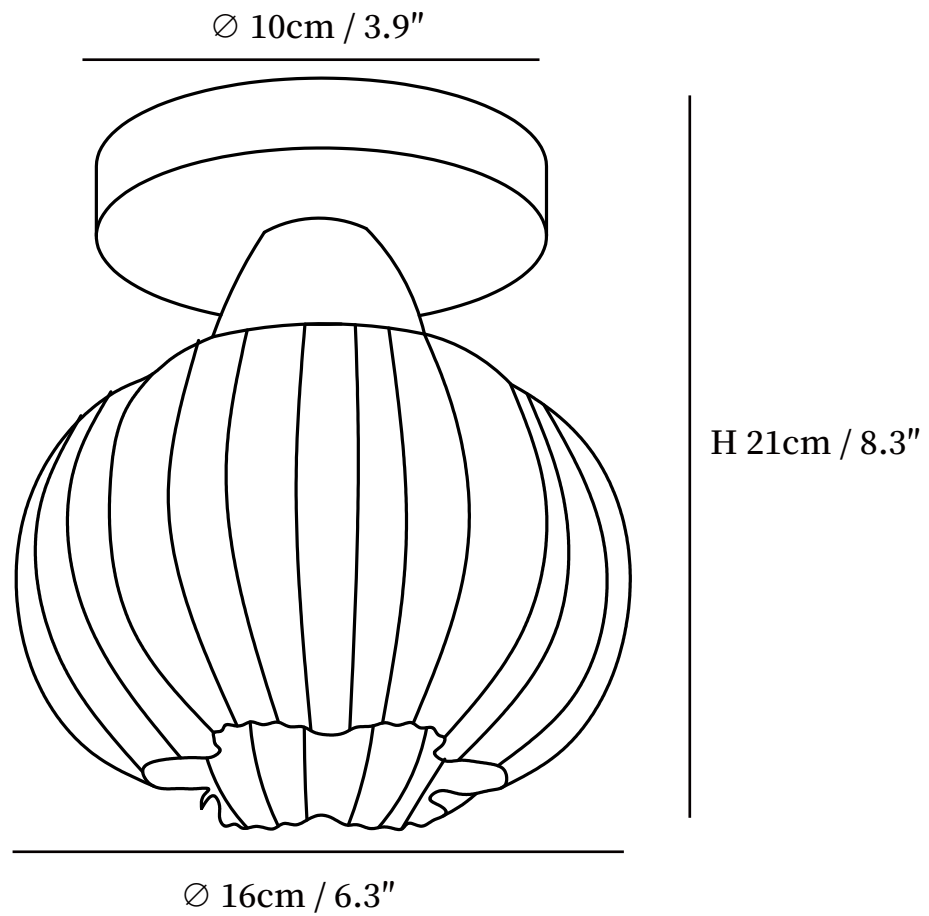

SPECIFICATION SHEET

SPECIFICATION DETAILS

*For custom options, consult factory for details

Fixture Dimensions	D 6.3" x H 8.3"
Light source	E27
Wattage	40W
Voltage	AC 110-240V
Color Temperature	Based on the purchase of light bulbs
CRI(Ra)	80CRI
Mounting	Ceiling
Driver Required	NO
Optional Color Temps	Buy bulbs as needed
LED Rated Life	Based on bulb life (we do not supply bulbs)
Dimming	Dimming is not supported
Finishes	Wood color, Walnut color
Glass Details	White
Material	Wood, Acrylic
Wire Length	NO
Wire Type	NO