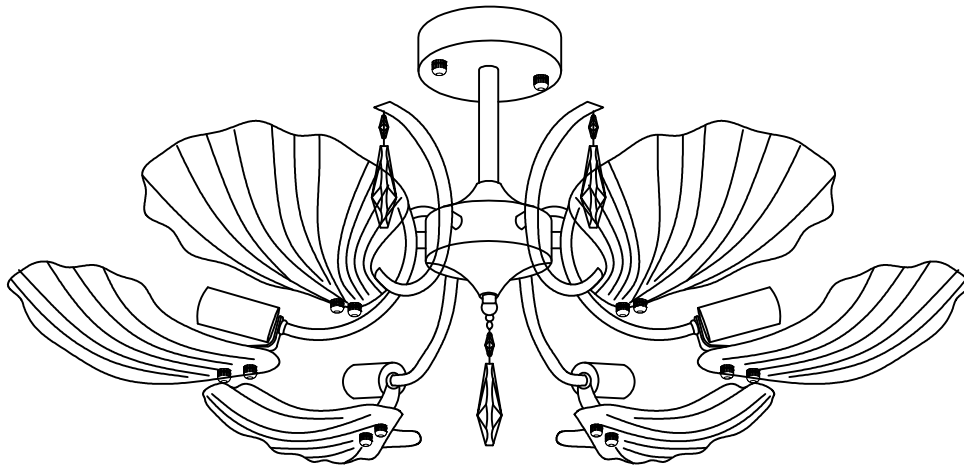

# SPECIFICATION SHEET

---

30cm / 11.8"

70cm / 27.6"

## SPECIFICATION DETAILS

\*For custom options, consult factory for details

<b>Fixture Dimensions</b>	Ø 27.6" x H 11.8"
<b>Light source</b>	E27
<b>Wattage</b>	Max 40W
<b>Voltage</b>	AC 110-240V
<b>Color Temperature</b>	Based on the purchase of light bulbs
<b>CRI(Ra)</b>	80CRI
<b>Mounting</b>	Ceiling
<b>Driver Required</b>	NO
<b>Optional Color Temps</b>	Buy bulbs as needed
<b>LED Rated Life</b>	Based on bulb life (we do not supply bulbs)
<b>Dimming</b>	Dimming is not supported
<b>Finishes</b>	Brass.
<b>Glass Details</b>	Clear.
<b>Material</b>	Brass, Glass.
<b>Wire Length</b>	NO
<b>Wire Type</b>	NO

# SPECIFICATION SHEET

---

30cm / 11.8"

---

90cm / 35.4"