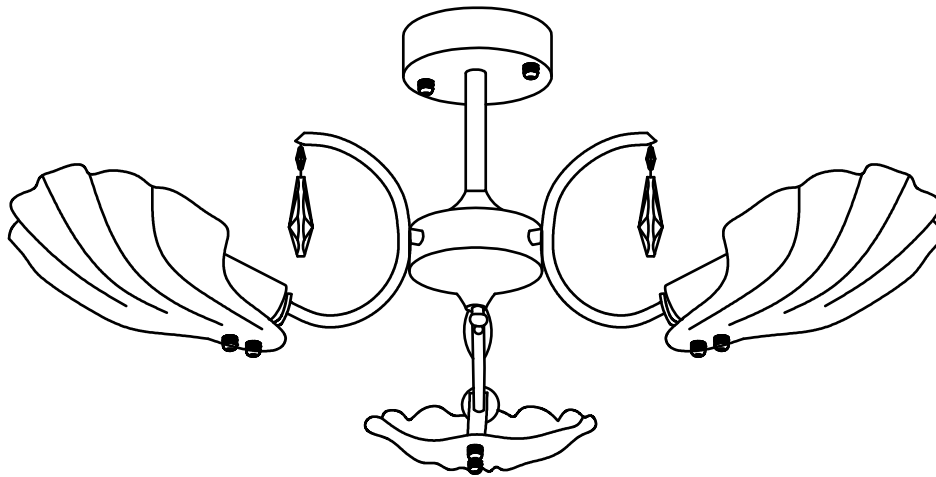

# SPECIFICATION SHEET

---

30cm / 11.8"

70cm / 27.6"

## SPECIFICATION DETAILS

\*For custom options, consult factory for details

<b>Fixture Dimensions</b>	Ø 27.6" x H 11.8"
<b>Light source</b>	E27
<b>Wattage</b>	Max 40W
<b>Voltage</b>	AC 110-240V
<b>Color Temperature</b>	Based on the purchase of light bulbs
<b>CRI(Ra)</b>	80CRI
<b>Mounting</b>	Ceiling
<b>Driver Required</b>	NO
<b>Optional Color Temps</b>	Buy bulbs as needed
<b>LED Rated Life</b>	Based on bulb life (we do not supply bulbs)
<b>Dimming</b>	Dimming is not supported
<b>Finishes</b>	Brass.
<b>Glass Details</b>	Clear.
<b>Material</b>	Brass, Glass.
<b>Wire Length</b>	NO
<b>Wire Type</b>	NO

# SPECIFICATION SHEET

---

30cm / 11.8"

---

90cm / 35.4"