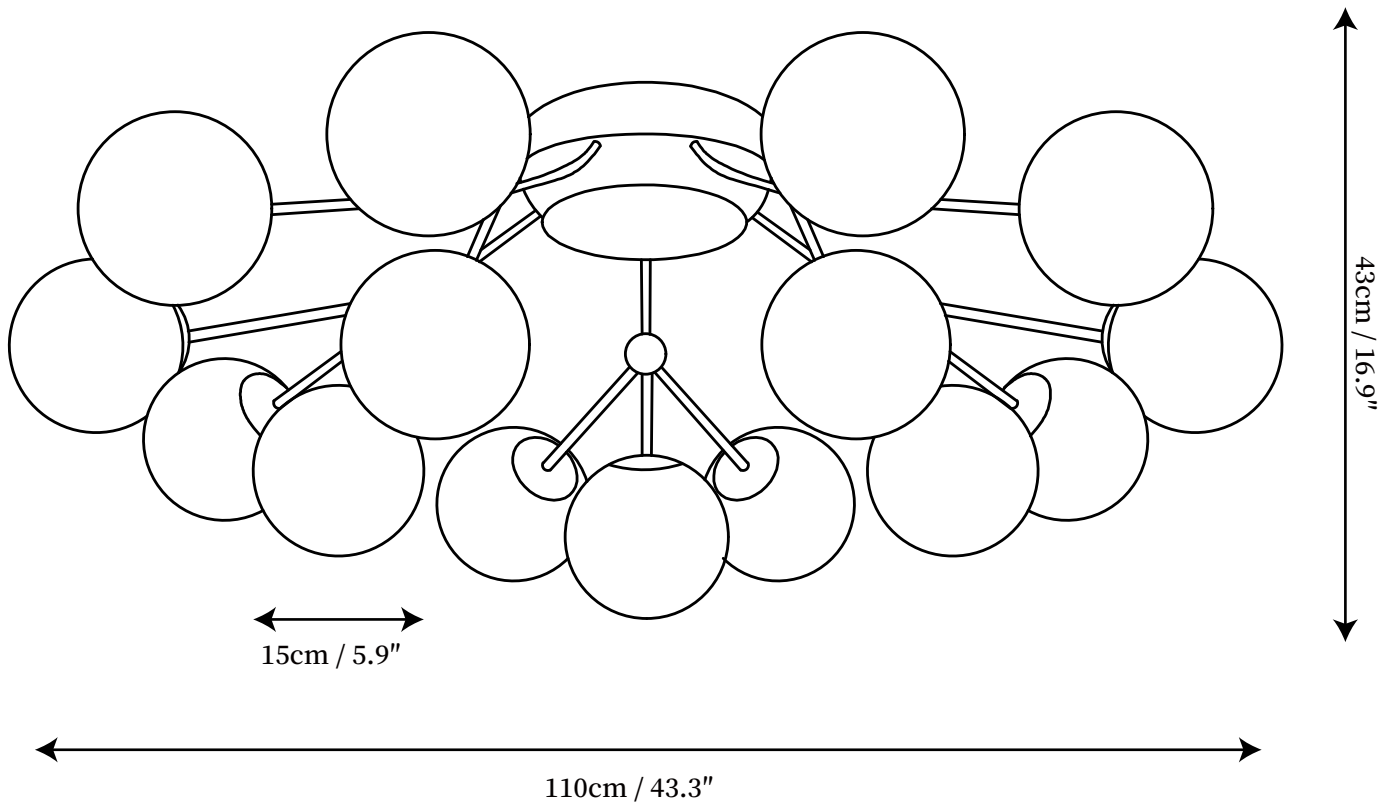

SPECIFICATION SHEET

SPECIFICATION DETAILS

*For custom options, consult factory for details

Fixture Dimensions	D 33.1" x H 13.4"
Light source	E14
Wattage	Max 12W
Voltage	AC 110-240V
Color Temperature	Based on the purchase of light bulbs
CRI(Ra)	80CRI
Mounting	Ceiling
Driver Required	NO
Optional Color Temps	Buy bulbs as needed
LED Rated Life	Based on bulb life (we do not supply bulbs)
Dimming	Dimming is not supported
Finishes	Gold, Chrome.
Glass Details	White.
Material	Metal, Glass.
Wire Length	NO
Wire Type	NO

SPECIFICATION SHEET

SPECIFICATION DETAILS

*For custom options, consult factory for details

Fixture Dimensions	D 38.2" x H 16.1"
Light source	E14
Wattage	Max 12W
Voltage	AC 110-240V
Color Temperature	Based on the purchase of light bulbs
CRI(Ra)	80CRI
Mounting	Ceiling
Driver Required	NO
Optional Color Temps	Buy bulbs as needed
LED Rated Life	Based on bulb life (we do not supply bulbs)
Dimming	Dimming is not supported
Finishes	Gold, Chrome.
Glass Details	White.
Material	Metal, Glass.
Wire Length	NO
Wire Type	NO

SPECIFICATION SHEET

SPECIFICATION DETAILS

*For custom options, consult factory for details

Fixture Dimensions	D 43.3" x H 16.9"
Light source	E14
Wattage	Max 12W
Voltage	AC 110-240V
Color Temperature	Based on the purchase of light bulbs
CRI(Ra)	80CRI
Mounting	Ceiling
Driver Required	NO
Optional Color Temps	Buy bulbs as needed
LED Rated Life	Based on bulb life (we do not supply bulbs)
Dimming	Dimming is not supported
Finishes	Gold, Chrome.
Glass Details	White.
Material	Metal, Glass.
Wire Length	NO
Wire Type	NO