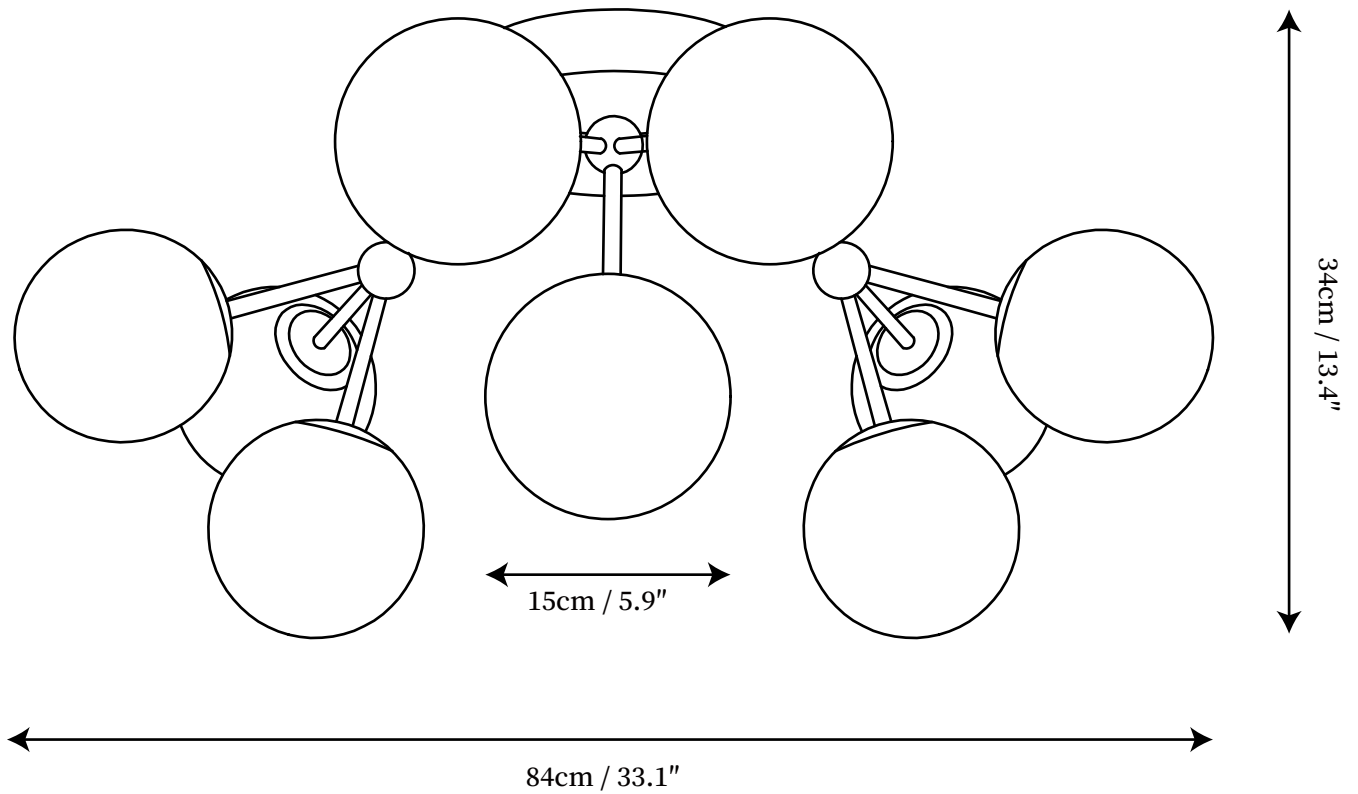

SPECIFICATION SHEET

SPECIFICATION DETAILS

*For custom options, consult factory for details

Fixture Dimensions	D 33.1" x H 13.4"
Light source	E14
Wattage	Max 12W
Voltage	AC 110-240V
Color Temperature	Based on the purchase of light bulbs
CRI(Ra)	80CRI
Mounting	Ceiling
Driver Required	NO
Optional Color Temps	Buy bulbs as needed
LED Rated Life	Based on bulb life (we do not supply bulbs)
Dimming	Dimming is not supported
Finishes	Gold, Chrome.
Glass Details	White.
Material	Metal, Glass.
Wire Length	NO
Wire Type	NO

SPECIFICATION SHEET

SPECIFICATION DETAILS

*For custom options, consult factory for details

Fixture Dimensions	D 38.2" x H 16.1"
Light source	E14
Wattage	Max 12W
Voltage	AC 110-240V
Color Temperature	Based on the purchase of light bulbs
CRI(Ra)	80CRI
Mounting	Ceiling
Driver Required	NO
Optional Color Temps	Buy bulbs as needed
LED Rated Life	Based on bulb life (we do not supply bulbs)
Dimming	Dimming is not supported
Finishes	Gold, Chrome.
Glass Details	White.
Material	Metal, Glass.
Wire Length	NO
Wire Type	NO

SPECIFICATION SHEET

SPECIFICATION DETAILS

*For custom options, consult factory for details

Fixture Dimensions	D 43.3" x H 16.9"
Light source	E14
Wattage	Max 12W
Voltage	AC 110-240V
Color Temperature	Based on the purchase of light bulbs
CRI(Ra)	80CRI
Mounting	Ceiling
Driver Required	NO
Optional Color Temps	Buy bulbs as needed
LED Rated Life	Based on bulb life (we do not supply bulbs)
Dimming	Dimming is not supported
Finishes	Gold, Chrome.
Glass Details	White.
Material	Metal, Glass.
Wire Length	NO
Wire Type	NO