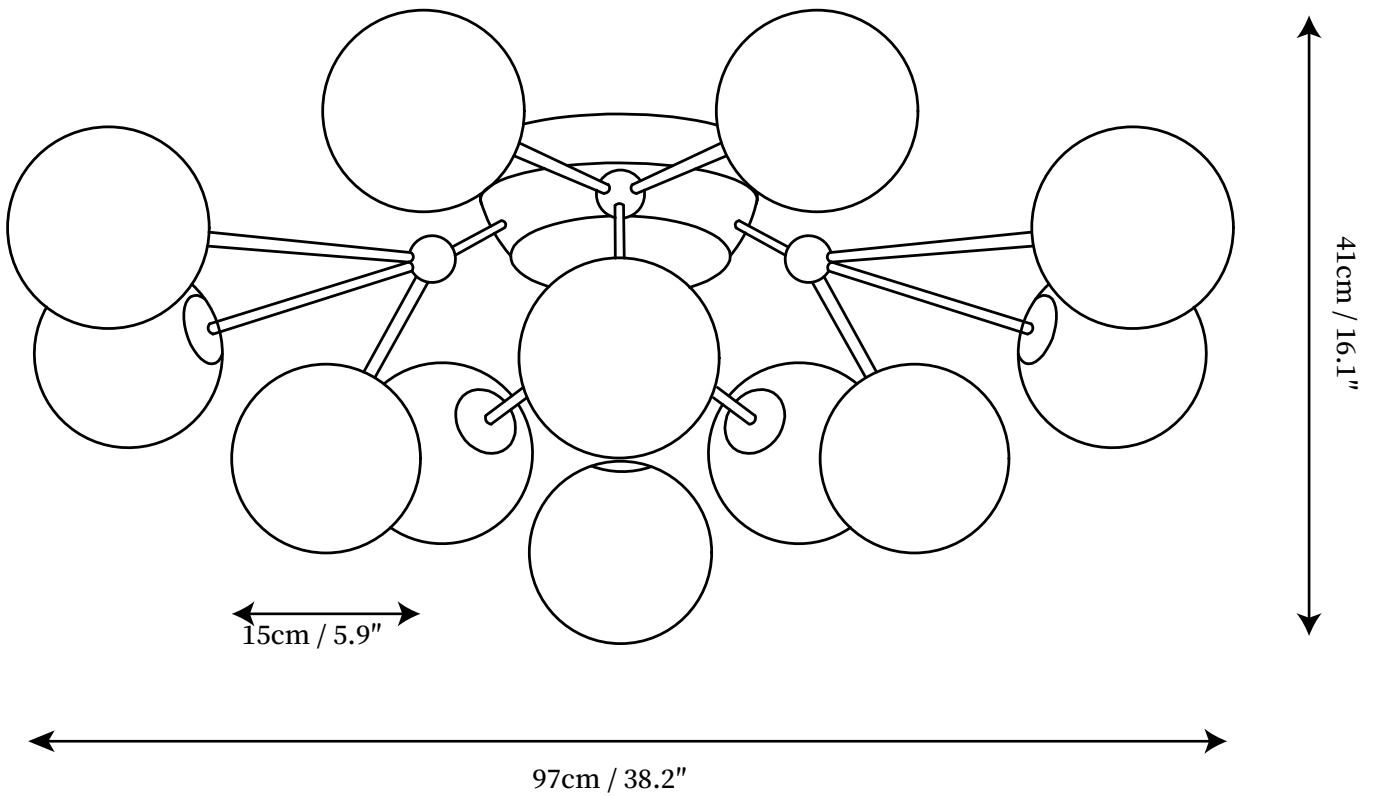

SPECIFICATION SHEET

SPECIFICATION DETAILS

*For custom options, consult factory for details

Fixture Dimensions	D 33.1" x H 13.4"
Light source	E14
Wattage	Max 12W
Voltage	AC 110-240V
Color Temperature	Based on the purchase of light bulbs
CRI(Ra)	80CRI
Mounting	Ceiling
Driver Required	NO
Optional Color Temps	Buy bulbs as needed
LED Rated Life	Based on bulb life (we do not supply bulbs)
Dimming	Dimming is not supported
Finishes	Gold, Chrome.
Glass Details	White.
Material	Metal, Glass.
Wire Length	NO
Wire Type	NO

SPECIFICATION SHEET

SPECIFICATION DETAILS

*For custom options, consult factory for details

Fixture Dimensions	D 38.2" x H 16.1"
Light source	E14
Wattage	Max 12W
Voltage	AC 110-240V
Color Temperature	Based on the purchase of light bulbs
CRI(Ra)	80CRI
Mounting	Ceiling
Driver Required	NO
Optional Color Temps	Buy bulbs as needed
LED Rated Life	Based on bulb life (we do not supply bulbs)
Dimming	Dimming is not supported
Finishes	Gold, Chrome.
Glass Details	White.
Material	Metal, Glass.
Wire Length	NO
Wire Type	NO

SPECIFICATION SHEET

SPECIFICATION DETAILS

*For custom options, consult factory for details

Fixture Dimensions	D 43.3" x H 16.9"
Light source	E14
Wattage	Max 12W
Voltage	AC 110-240V
Color Temperature	Based on the purchase of light bulbs
CRI(Ra)	80CRI
Mounting	Ceiling
Driver Required	NO
Optional Color Temps	Buy bulbs as needed
LED Rated Life	Based on bulb life (we do not supply bulbs)
Dimming	Dimming is not supported
Finishes	Gold, Chrome.
Glass Details	White.
Material	Metal, Glass.
Wire Length	NO
Wire Type	NO