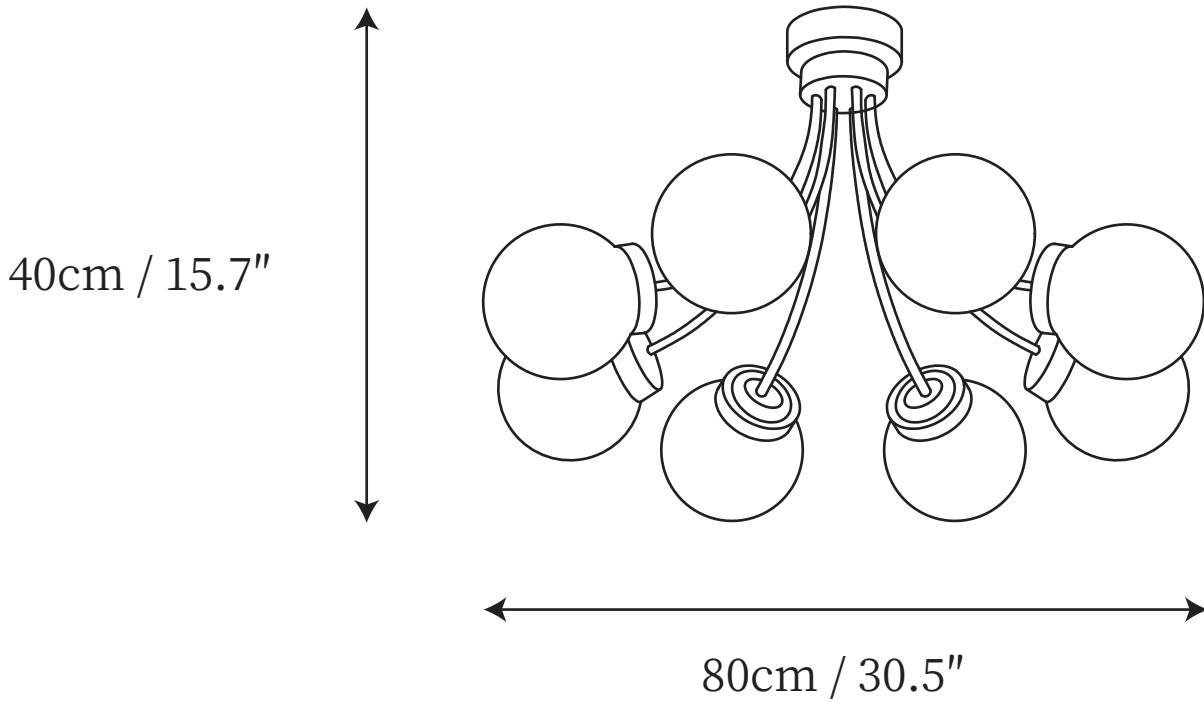

SPECIFICATION SHEET

SPECIFICATION DETAILS

*For custom options, consult factory for details

Fixture Dimensions	D 19.7" x H 3.5"
Light source	G9
Wattage	~5W(single light)
Voltage	AC 110-240V
Color Temperature	Based on the purchase of light bulbs
CRI(Ra)	80CRI
Mounting	Ceiling
Driver Required	No
Optional Color Temps	Buy bulbs as needed
LED Rated Life	Based on bulb life (we do not supply bulbs)
Dimming	Dimming is not supported
Finishes	Gold, Chrome
Glass Details	Clear
Material	Metal, Glass
Wire Length	59"
Wire Type	No

SPECIFICATION SHEET

SPECIFICATION DETAILS

*For custom options, consult factory for details

Fixture Dimensions	Ø 31.5" x H 15.7"
Light source	G9
Wattage	~5W(single light)
Voltage	AC 110-240V
Color Temperature	Based on the purchase of light bulbs
CRI(Ra)	80CRI
Mounting	Ceiling
Driver Required	No
Optional Color Temps	Buy bulbs as needed
LED Rated Life	Based on bulb life (we do not supply bulbs)
Dimming	Dimming is not supported
Finishes	Gold, Chrome
Glass Details	Clear
Material	Metal, Glass
Wire Length	59"
Wire Type	No