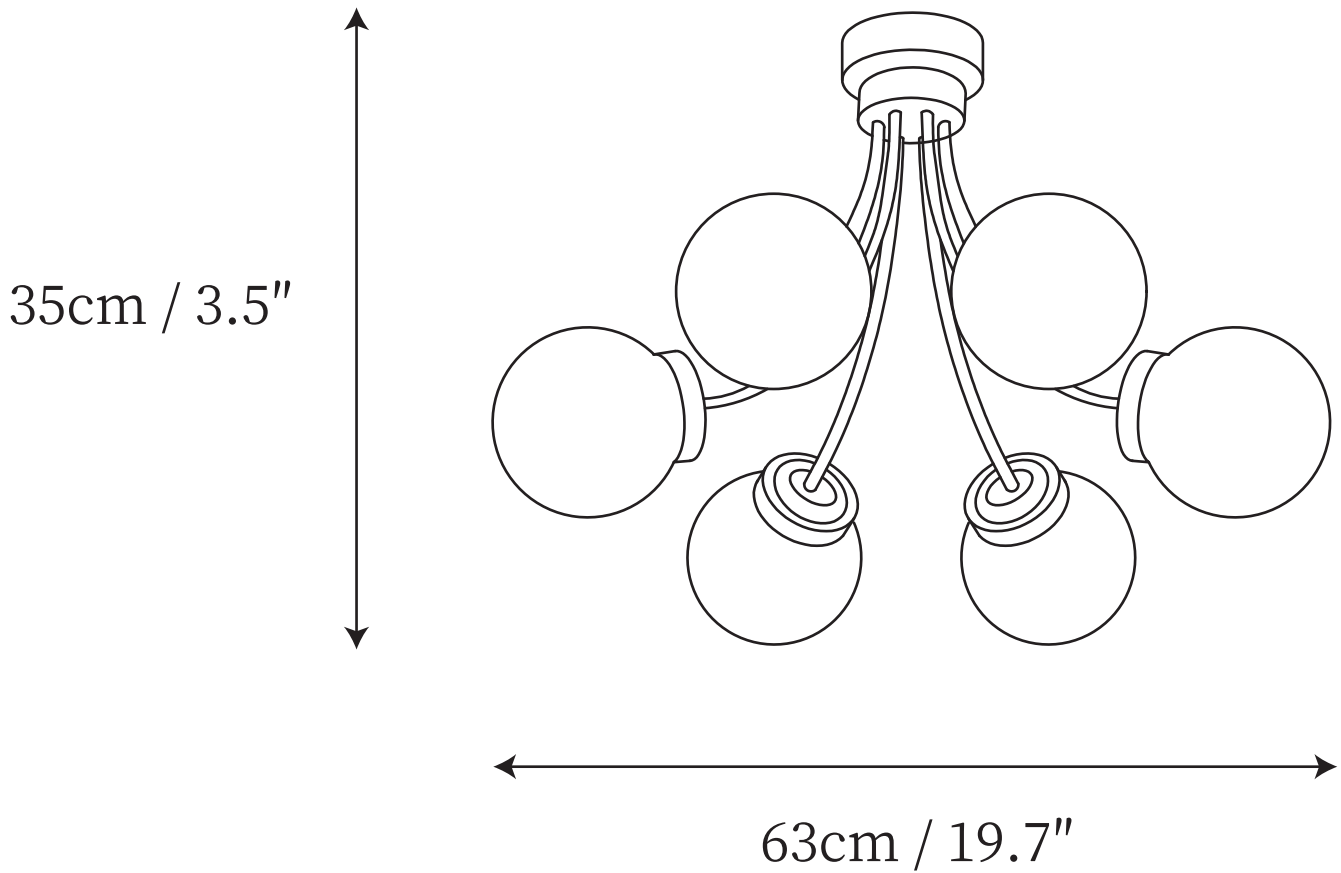

SPECIFICATION SHEET

SPECIFICATION DETAILS

*For custom options, consult factory for details

Fixture Dimensions	D 19.7" x H 3.5"
Light source	G9
Wattage	~5W(single light)
Voltage	AC 110-240V
Color Temperature	Based on the purchase of light bulbs
CRI(Ra)	80CRI
Mounting	Ceiling
Driver Required	No
Optional Color Temps	Buy bulbs as needed
LED Rated Life	Based on bulb life (we do not supply bulbs)
Dimming	Dimming is not supported
Finishes	Gold, Chrome
Glass Details	Clear
Material	Metal, Glass
Wire Length	59"
Wire Type	No

SPECIFICATION SHEET

SPECIFICATION DETAILS

*For custom options, consult factory for details

Fixture Dimensions	Ø 31.5" x H 15.7"
Light source	G9
Wattage	~5W(single light)
Voltage	AC 110-240V
Color Temperature	Based on the purchase of light bulbs
CRI(Ra)	80CRI
Mounting	Ceiling
Driver Required	No
Optional Color Temps	Buy bulbs as needed
LED Rated Life	Based on bulb life (we do not supply bulbs)
Dimming	Dimming is not supported
Finishes	Gold, Chrome
Glass Details	Clear
Material	Metal, Glass
Wire Length	59"
Wire Type	No