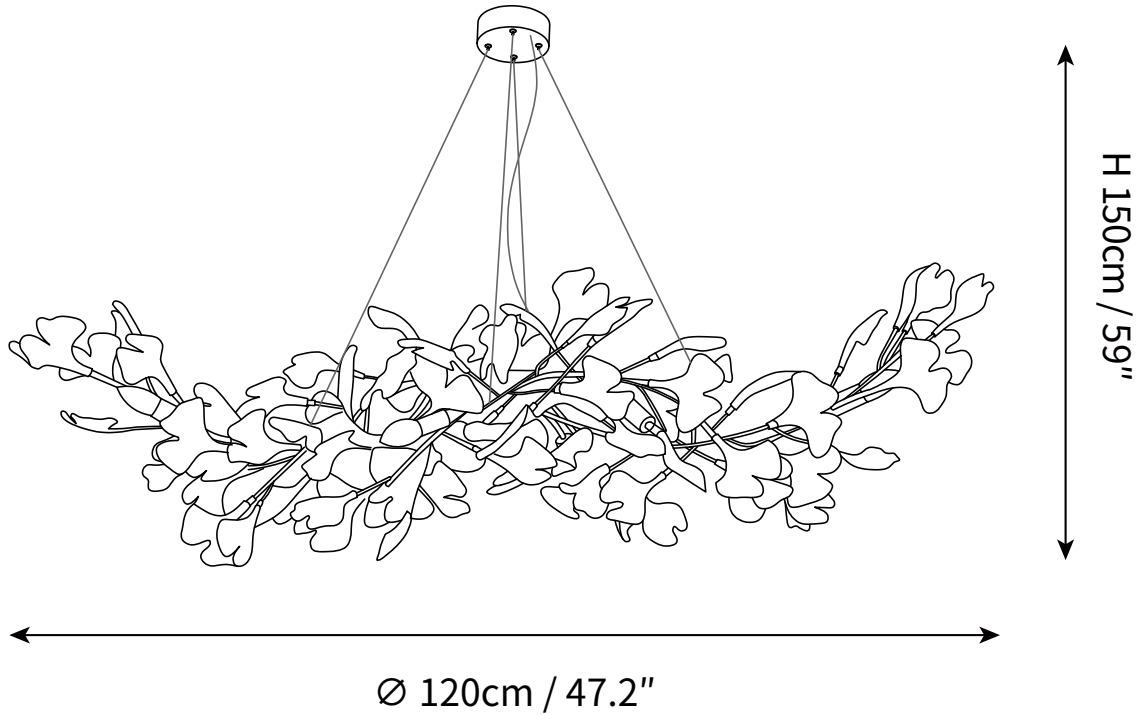

SPECIFICATION SHEET

SPECIFICATION DETAILS

*For custom options, consult factory for details

Fixture Dimensions	L 39.3" x W 17.7" x H 59"
Light source	G9
Wattage	~5W
Voltage	AC 110-240V
Color Temperature	Based on the purchase of light bulbs
CRI(Ra)	80CRI
Mounting	Ceiling
Driver Required	NO
Optional Color Temps	Buy bulbs as needed
LED Rated Life	Based on bulb life (we do not supply bulbs)
Dimming	Dimming is not supported
Finishes	Gold
Glass Details	White
Material	Metal, Iron, Ceramics
Wire Length	59"
Wire Type	White Coaxial Wire

SPECIFICATION SHEET

SPECIFICATION DETAILS

*For custom options, consult factory for details

Fixture Dimensions	L 47.2" x W 19.7" x H 59"
Light source	G9
Wattage	~5W
Voltage	AC 110-240V
Color Temperature	Based on the purchase of light bulbs
CRI(Ra)	80CRI
Mounting	Ceiling
Driver Required	NO
Optional Color Temps	Buy bulbs as needed
LED Rated Life	Based on bulb life (we do not supply bulbs)
Dimming	Dimming is not supported
Finishes	Gold
Glass Details	White
Material	Metal, Iron, Ceramics
Wire Length	59"
Wire Type	White Coaxial Wire

SPECIFICATION SHEET

SPECIFICATION DETAILS

*For custom options, consult factory for details

Fixture Dimensions	L 59" x W 21.7" x H 59"
Light source	G9
Wattage	~5W
Voltage	AC 110-240V
Color Temperature	Based on the purchase of light bulbs
CRI(Ra)	80CRI
Mounting	Ceiling
Driver Required	NO
Optional Color Temps	Buy bulbs as needed
LED Rated Life	Based on bulb life (we do not supply bulbs)
Dimming	Dimming is not supported
Finishes	Gold
Glass Details	White
Material	Metal, Iron, Ceramics
Wire Length	59"
Wire Type	White Coaxial Wire