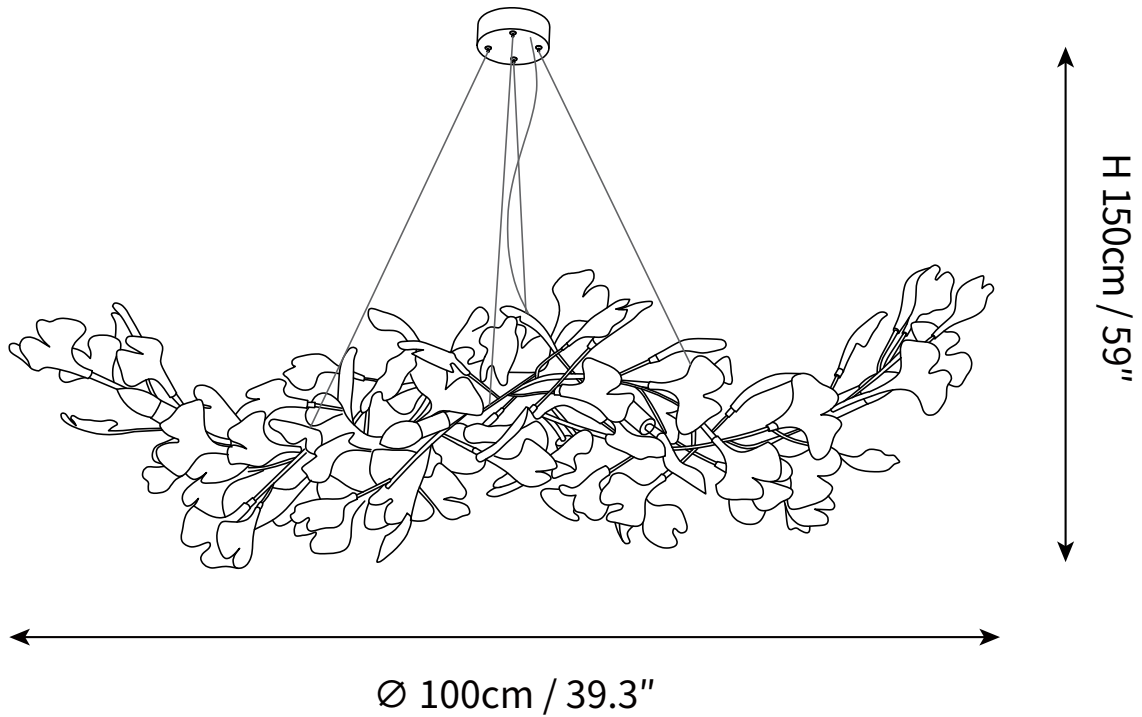

SPECIFICATION SHEET

SPECIFICATION DETAILS

*For custom options, consult factory for details

Fixture Dimensions	L 39.3" x W 17.7" x H 59"
Light source	G9
Wattage	~5W
Voltage	AC 110-240V
Color Temperature	Based on the purchase of light bulbs
CRI(Ra)	80CRI
Mounting	Ceiling
Driver Required	NO
Optional Color Temps	Buy bulbs as needed
LED Rated Life	Based on bulb life (we do not supply bulbs)
Dimming	Dimming is not supported
Finishes	Gold
Glass Details	White
Material	Metal, Iron, Ceramics
Wire Length	59"
Wire Type	White Coaxial Wire

SPECIFICATION SHEET

SPECIFICATION DETAILS

*For custom options, consult factory for details

Fixture Dimensions	L 47.2" x W 19.7" x H 59"
Light source	G9
Wattage	~5W
Voltage	AC 110-240V
Color Temperature	Based on the purchase of light bulbs
CRI(Ra)	80CRI
Mounting	Ceiling
Driver Required	NO
Optional Color Temps	Buy bulbs as needed
LED Rated Life	Based on bulb life (we do not supply bulbs)
Dimming	Dimming is not supported
Finishes	Gold
Glass Details	White
Material	Metal, Iron, Ceramics
Wire Length	59"
Wire Type	White Coaxial Wire

SPECIFICATION SHEET

SPECIFICATION DETAILS

*For custom options, consult factory for details

Fixture Dimensions	L 59" x W 21.7" x H 59"
Light source	G9
Wattage	~5W
Voltage	AC 110-240V
Color Temperature	Based on the purchase of light bulbs
CRI(Ra)	80CRI
Mounting	Ceiling
Driver Required	NO
Optional Color Temps	Buy bulbs as needed
LED Rated Life	Based on bulb life (we do not supply bulbs)
Dimming	Dimming is not supported
Finishes	Gold
Glass Details	White
Material	Metal, Iron, Ceramics
Wire Length	59"
Wire Type	White Coaxial Wire