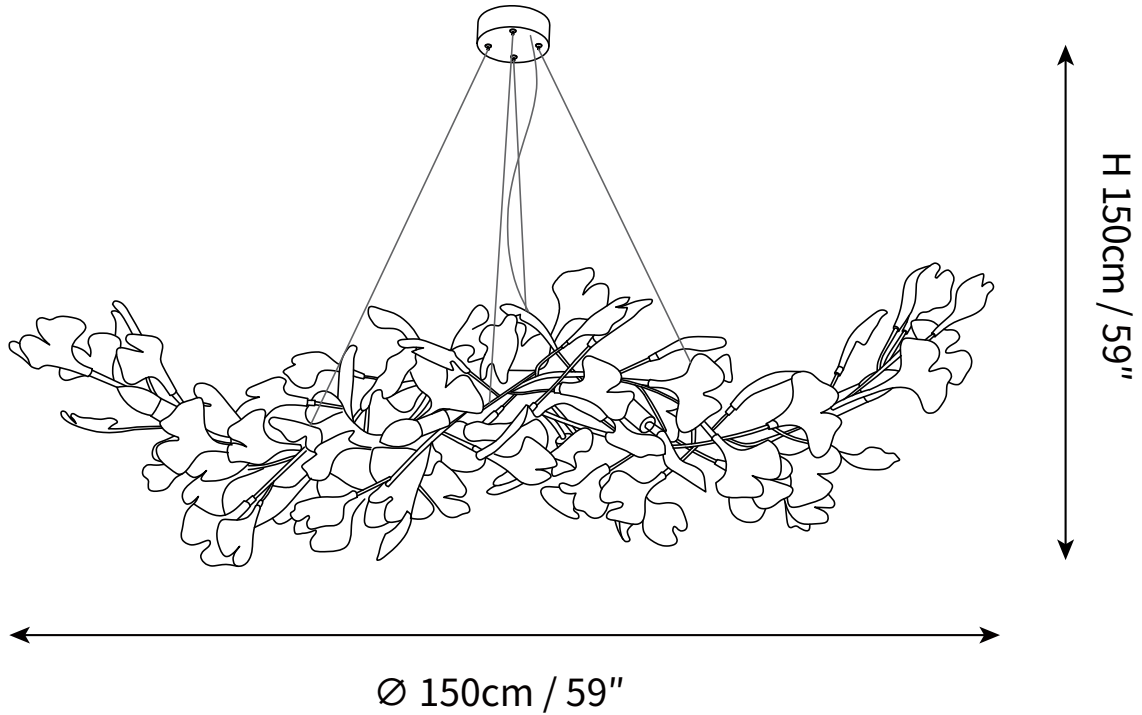

SPECIFICATION SHEET

SPECIFICATION DETAILS

*For custom options, consult factory for details

Fixture Dimensions	L 39.3" x W 17.7" x H 59"
Light source	G9
Wattage	~5W
Voltage	AC 110-240V
Color Temperature	Based on the purchase of light bulbs
CRI(Ra)	80CRI
Mounting	Ceiling
Driver Required	NO
Optional Color Temps	Buy bulbs as needed
LED Rated Life	Based on bulb life (we do not supply bulbs)
Dimming	Dimming is not supported
Finishes	Gold
Glass Details	White
Material	Metal, Iron, Ceramics
Wire Length	59"
Wire Type	White Coaxial Wire

SPECIFICATION SHEET

SPECIFICATION DETAILS

*For custom options, consult factory for details

Fixture Dimensions	L 47.2" x W 19.7" x H 59"
Light source	G9
Wattage	~5W
Voltage	AC 110-240V
Color Temperature	Based on the purchase of light bulbs
CRI(Ra)	80CRI
Mounting	Ceiling
Driver Required	NO
Optional Color Temps	Buy bulbs as needed
LED Rated Life	Based on bulb life (we do not supply bulbs)
Dimming	Dimming is not supported
Finishes	Gold
Glass Details	White
Material	Metal, Iron, Ceramics
Wire Length	59"
Wire Type	White Coaxial Wire

SPECIFICATION SHEET

SPECIFICATION DETAILS

*For custom options, consult factory for details

Fixture Dimensions	L 59" x W 21.7" x H 59"
Light source	G9
Wattage	~5W
Voltage	AC 110-240V
Color Temperature	Based on the purchase of light bulbs
CRI(Ra)	80CRI
Mounting	Ceiling
Driver Required	NO
Optional Color Temps	Buy bulbs as needed
LED Rated Life	Based on bulb life (we do not supply bulbs)
Dimming	Dimming is not supported
Finishes	Gold
Glass Details	White
Material	Metal, Iron, Ceramics
Wire Length	59"
Wire Type	White Coaxial Wire