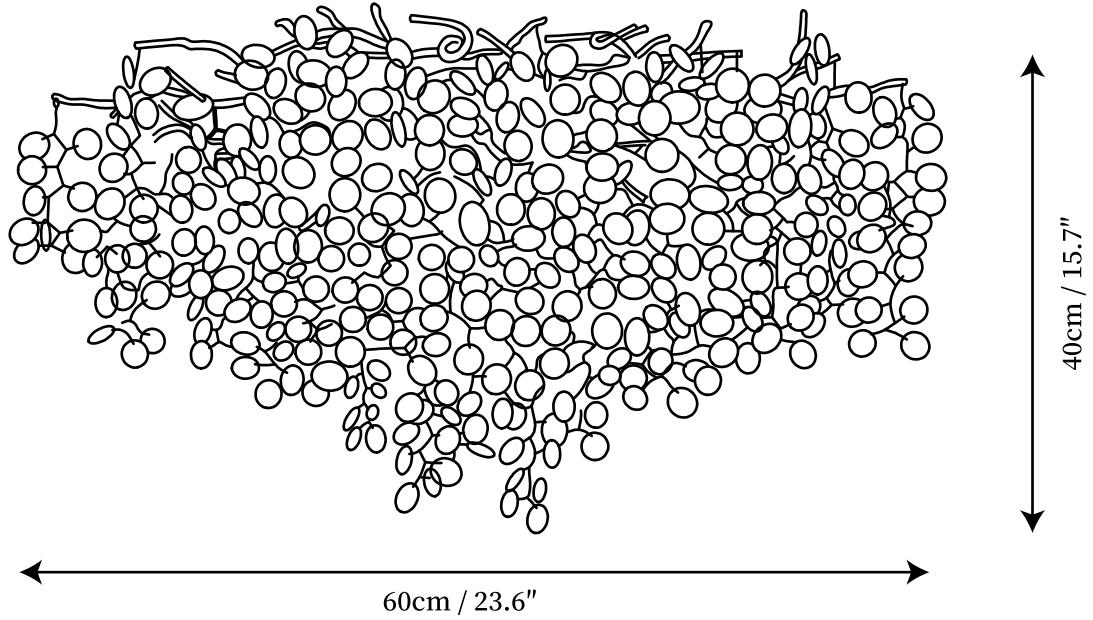

## SPECIFICATION DETAILS

\*For custom options, consult factory for details

<b>Fixture Dimensions</b>	D 23.6" x H 15.7"
<b>Light source</b>	G9 (bulb not included)
<b>Wattage</b>	MAX 5W incandescent bulb or LED equivalent.
<b>Voltage</b>	AC 110-240V
<b>Mounting</b>	Hardwired.
<b>Dimming</b>	Please purchase dimmable light bulbs separately.
<b>Control method</b>	Compatible with common wall switches(not included)
<b>Finishes</b>	Gold
<b>Shade Details</b>	Frosted glass
<b>Material</b>	Aluminum, Metal, Glass

## SPECIFICATION DETAILS

\*For custom options, consult factory for details

<b>Fixture Dimensions</b>	D 31.5" x H 17.7"
<b>Light source</b>	G9 (bulb not included)
<b>Wattage</b>	MAX 5W incandescent bulb or LED equivalent.
<b>Voltage</b>	AC 110-240V
<b>Mounting</b>	Hardwired.
<b>Dimming</b>	Please purchase dimmable light bulbs separately.
<b>Control method</b>	Compatible with common wall switches (not included)
<b>Finishes</b>	Gold
<b>Shade Details</b>	Frosted glass
<b>Material</b>	Aluminum, Metal, Glass

## SPECIFICATION DETAILS

\*For custom options, consult factory for details

<b>Fixture Dimensions</b>	D 39.4" x H 19.7"
<b>Light source</b>	G9 (bulb not included)
<b>Wattage</b>	MAX 5W incandescent bulb or LED equivalent.
<b>Voltage</b>	AC 110-240V
<b>Mounting</b>	Hardwired.
<b>Dimming</b>	Please purchase dimmable light bulbs separately.
<b>Control method</b>	Compatible with common wall switches (not included)
<b>Finishes</b>	Gold
<b>Shade Details</b>	Frosted glass
<b>Material</b>	Aluminum, Metal, Glass