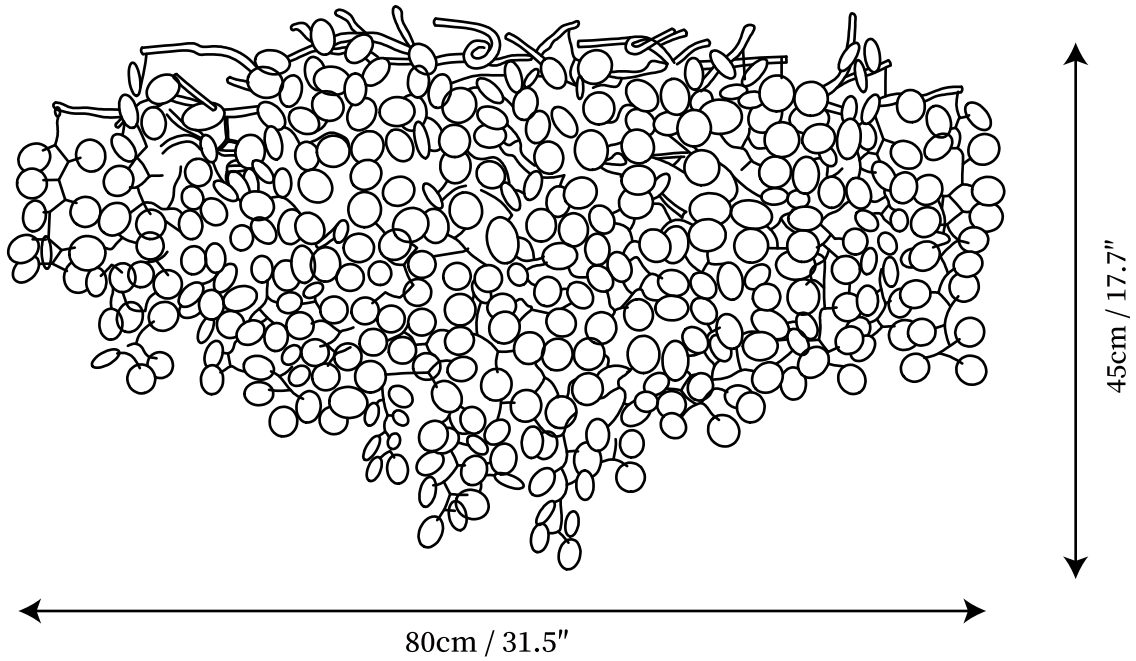

## SPECIFICATION DETAILS

\*For custom options, consult factory for details

<b>Fixture Dimensions</b>	D 23.6" x H 15.7"
<b>Light source</b>	G9 (bulb not included)
<b>Wattage</b>	MAX 5W incandescent bulb or LED equivalent.
<b>Voltage</b>	AC 110-240V
<b>Mounting</b>	Hardwired.
<b>Dimming</b>	Please purchase dimmable light bulbs separately.
<b>Control method</b>	Compatible with common wall switches(not included)
<b>Finishes</b>	Gold
<b>Shade Details</b>	Frosted glass
<b>Material</b>	Aluminum, Metal, Glass

## SPECIFICATION DETAILS

\*For custom options, consult factory for details

<b>Fixture Dimensions</b>	D 31.5" x H 17.7"
<b>Light source</b>	G9 (bulb not included)
<b>Wattage</b>	MAX 5W incandescent bulb or LED equivalent.
<b>Voltage</b>	AC 110-240V
<b>Mounting</b>	Hardwired.
<b>Dimming</b>	Please purchase dimmable light bulbs separately.
<b>Control method</b>	Compatible with common wall switches (not included)
<b>Finishes</b>	Gold
<b>Shade Details</b>	Frosted glass
<b>Material</b>	Aluminum, Metal, Glass

## SPECIFICATION DETAILS

\*For custom options, consult factory for details

<b>Fixture Dimensions</b>	D 39.4" x H 19.7"
<b>Light source</b>	G9 (bulb not included)
<b>Wattage</b>	MAX 5W incandescent bulb or LED equivalent.
<b>Voltage</b>	AC 110-240V
<b>Mounting</b>	Hardwired.
<b>Dimming</b>	Please purchase dimmable light bulbs separately.
<b>Control method</b>	Compatible with common wall switches (not included)
<b>Finishes</b>	Gold
<b>Shade Details</b>	Frosted glass
<b>Material</b>	Aluminum, Metal, Glass