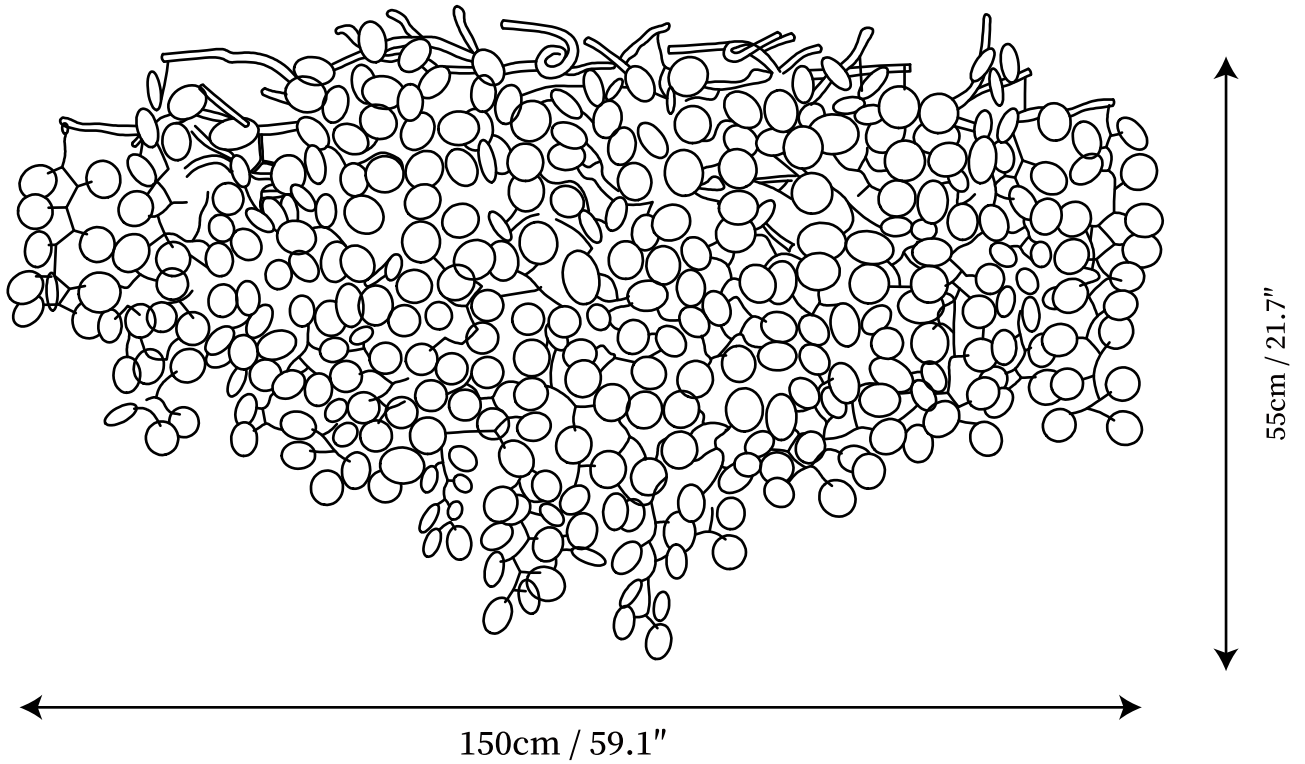

SPECIFICATION SHEET

SPECIFICATION DETAILS

*For custom options, consult factory for details

Fixture Dimensions	D 59.1" x H 21.7"
Light source	G9 (bulb not included)
Wattage	MAX 5W incandescent bulb or LED equivalent.
Voltage	AC 110-240V
Mounting	Hardwired.
Dimming	Please purchase dimmable light bulbs separately.
Control method	Compatible with common wall switches (not included)
Finishes	Gold
Shade Details	Frosted glass
Material	Aluminum, Metal, Glass