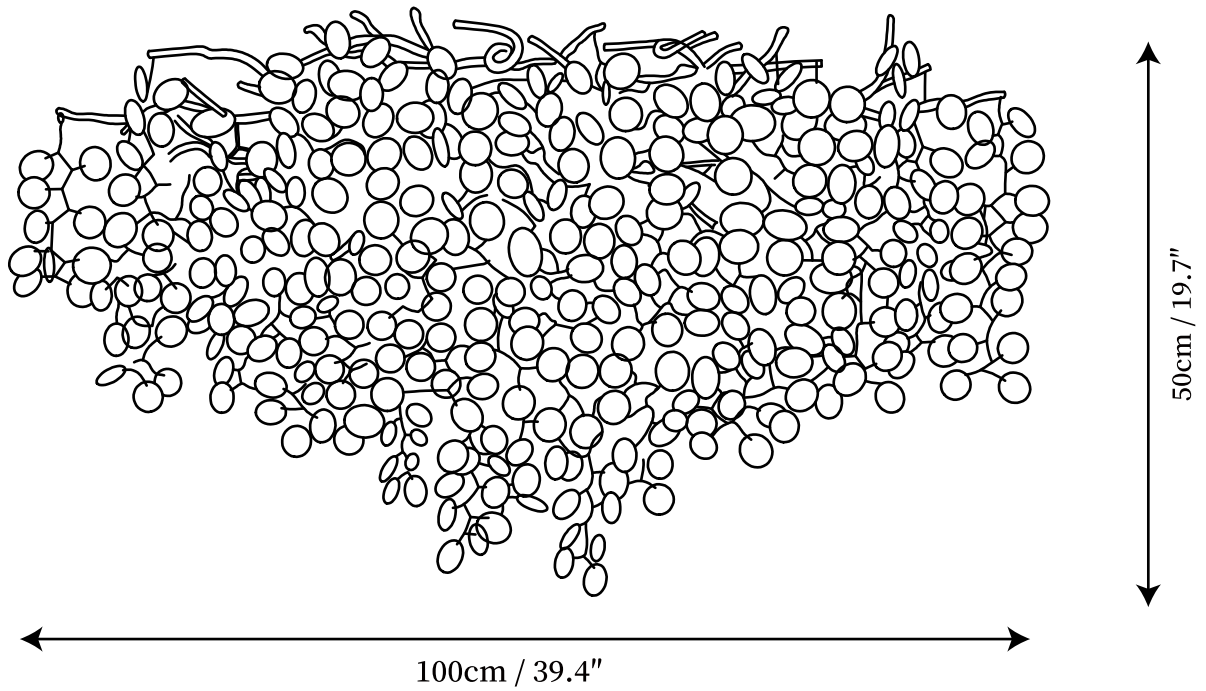

## SPECIFICATION DETAILS

\*For custom options, consult factory for details

<b>Fixture Dimensions</b>	D 23.6" x H 15.7"
<b>Light source</b>	G9 (bulb not included)
<b>Wattage</b>	MAX 5W incandescent bulb or LED equivalent.
<b>Voltage</b>	AC 110-240V
<b>Mounting</b>	Hardwired.
<b>Dimming</b>	Please purchase dimmable light bulbs separately.
<b>Control method</b>	Compatible with common wall switches(not included)
<b>Finishes</b>	Gold
<b>Shade Details</b>	Frosted glass
<b>Material</b>	Aluminum, Metal, Glass

## SPECIFICATION DETAILS

\*For custom options, consult factory for details

<b>Fixture Dimensions</b>	D 31.5" x H 17.7"
<b>Light source</b>	G9 (bulb not included)
<b>Wattage</b>	MAX 5W incandescent bulb or LED equivalent.
<b>Voltage</b>	AC 110-240V
<b>Mounting</b>	Hardwired.
<b>Dimming</b>	Please purchase dimmable light bulbs separately.
<b>Control method</b>	Compatible with common wall switches (not included)
<b>Finishes</b>	Gold
<b>Shade Details</b>	Frosted glass
<b>Material</b>	Aluminum, Metal, Glass

## SPECIFICATION DETAILS

\*For custom options, consult factory for details

<b>Fixture Dimensions</b>	D 39.4" x H 19.7"
<b>Light source</b>	G9 (bulb not included)
<b>Wattage</b>	MAX 5W incandescent bulb or LED equivalent.
<b>Voltage</b>	AC 110-240V
<b>Mounting</b>	Hardwired.
<b>Dimming</b>	Please purchase dimmable light bulbs separately.
<b>Control method</b>	Compatible with common wall switches (not included)
<b>Finishes</b>	Gold
<b>Shade Details</b>	Frosted glass
<b>Material</b>	Aluminum, Metal, Glass