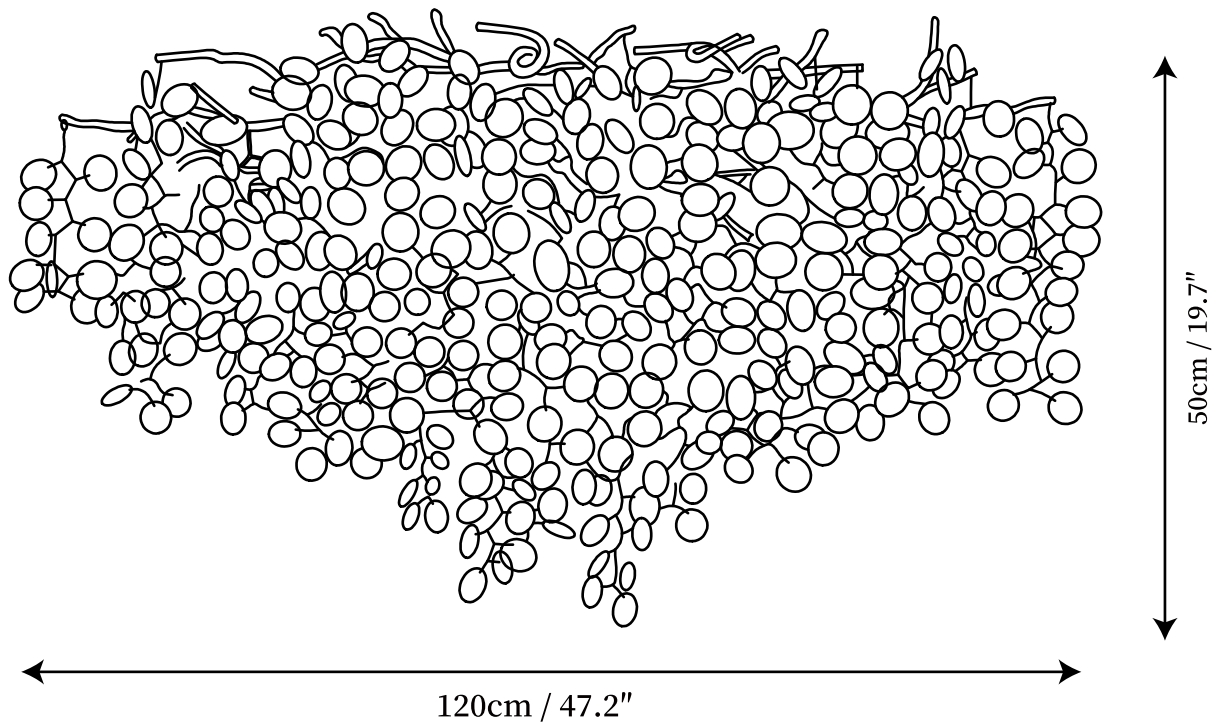

SPECIFICATION SHEET

SPECIFICATION DETAILS

*For custom options, consult factory for details

Fixture Dimensions	D 47.2" x H 19.7"
Light source	G9 (bulb not included)
Wattage	MAX 5W incandescent bulb or LED equivalent.
Voltage	AC 110-240V
Mounting	Hardwired.
Dimming	Please purchase dimmable light bulbs separately.
Control method	Compatible with common wall switches (not included)
Finishes	Gold
Shade Details	Frosted glass
Material	Aluminum, Metal, Glass