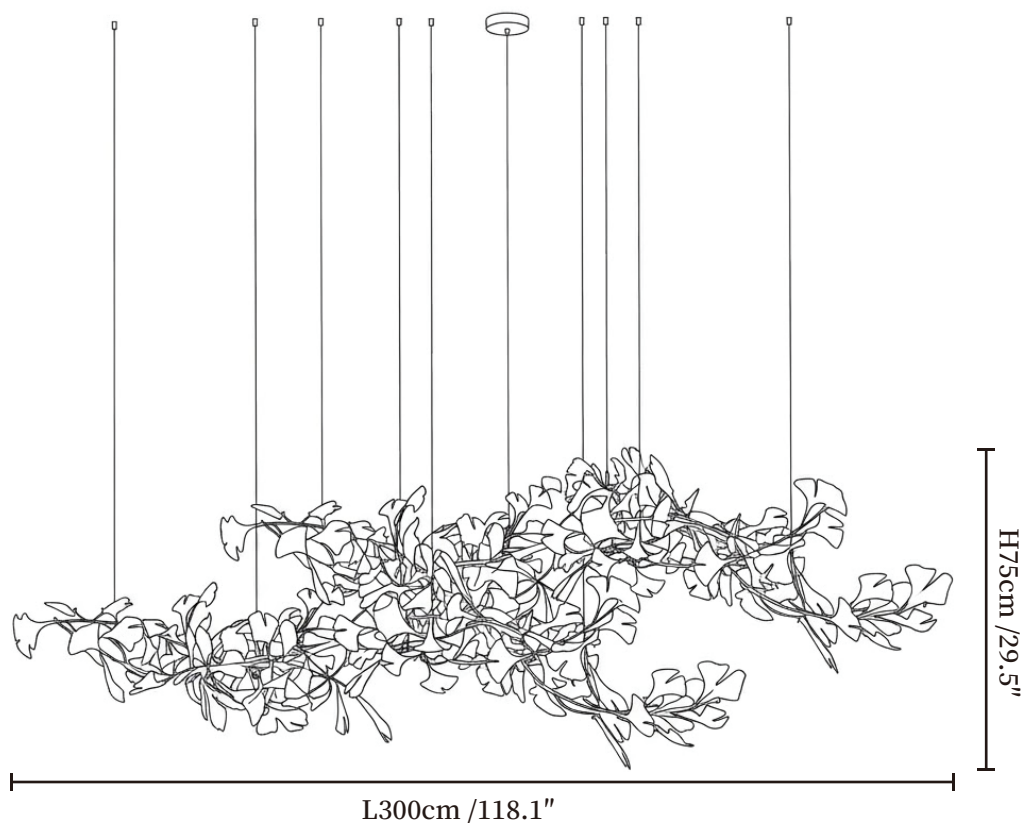

SPECIFICATION SHEET

SPECIFICATION DETAILS

*For custom options, consult factory for details

Fixture Dimensions	L 118.1" x H 29.5"
Light source	G9 (bulb not included)
Wattage	MAX 5W incandescent bulb or LED equivalent.
Voltage	AC 110-240V
Mounting	Hardwired.
Dimming	Compatible with dimmable bulbs (bulb not included)
Control method	Compatible with common wall switches (not included)
Finishes	Gold.
Shade Details	White.
Material	Metal, Ceramics.
Wire Length	The standard length of the suspended wire is 59" (150 cm) and the length is adjustable.