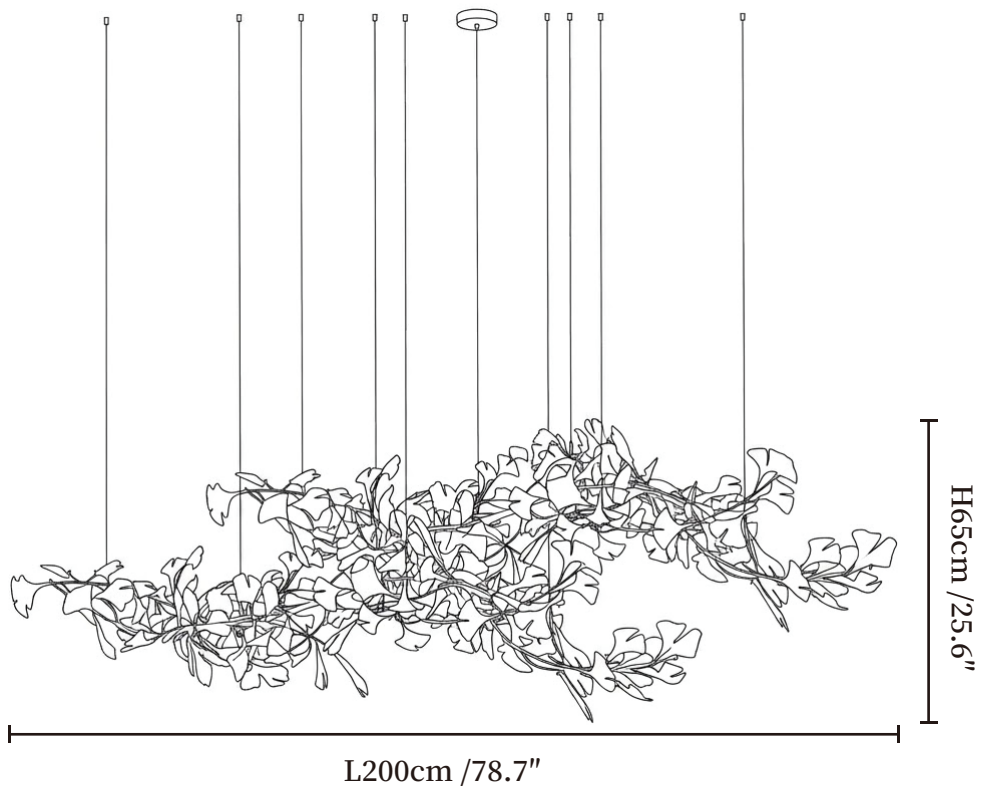

## SPECIFICATION DETAILS

\*For custom options, consult factory for details

<b>Fixture Dimensions</b>	L 59.1" x H 25.6"
<b>Light source</b>	G9 (bulb not included)
<b>Wattage</b>	MAX 5W incandescent bulb or LED equivalent.
<b>Voltage</b>	AC 110-240V
<b>Mounting</b>	Hardwired.
<b>Dimming</b>	Compatible with dimmable bulbs (bulb not included)
<b>Control method</b>	Compatible with common wall switches (not included)
<b>Finishes</b>	Gold.
<b>Shade Details</b>	White.
<b>Material</b>	Metal, Ceramics.
<b>Wire Length</b>	The standard length of the suspended wire is 59 "(150 cm) and the length is adjustable.

## SPECIFICATION DETAILS

\*For custom options, consult factory for details

<b>Fixture Dimensions</b>	L 78.7" x H 25.6"
<b>Light source</b>	G9 (bulb not included)
<b>Wattage</b>	MAX 5W incandescent bulb or LED equivalent.
<b>Voltage</b>	AC 110-240V
<b>Mounting</b>	Hardwired.
<b>Dimming</b>	Compatible with dimmable bulbs (bulb not included)
<b>Control method</b>	Compatible with common wall switches (not included)
<b>Finishes</b>	Gold.
<b>Shade Details</b>	White.
<b>Material</b>	Metal, Ceramics.
<b>Wire Length</b>	The standard length of the suspended wire is 59 "(150 cm) and the length is adjustable.

## SPECIFICATION DETAILS

\*For custom options, consult factory for details

<b>Fixture Dimensions</b>	L 98.4" x H 27.6"
<b>Light source</b>	G9 (bulb not included)
<b>Wattage</b>	MAX 5W incandescent bulb or LED equivalent.
<b>Voltage</b>	AC 110-240V
<b>Mounting</b>	Hardwired.
<b>Dimming</b>	Compatible with dimmable bulbs (bulb not included)
<b>Control method</b>	Compatible with common wall switches (not included)
<b>Finishes</b>	Gold.
<b>Shade Details</b>	White.
<b>Material</b>	Metal, Ceramics.
<b>Wire Length</b>	The standard length of the suspended wire is 59 "(150 cm) and the length is adjustable.