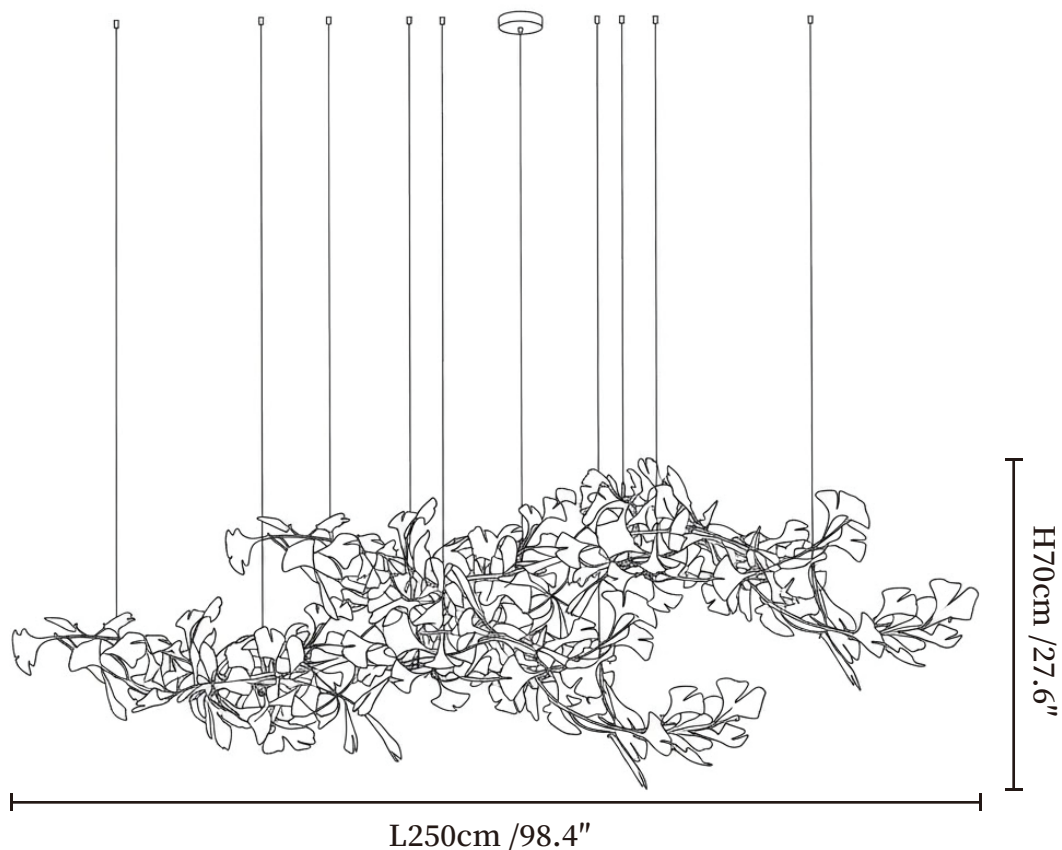

## SPECIFICATION DETAILS

\*For custom options, consult factory for details

<b>Fixture Dimensions</b>	L 59.1" x H 25.6"
<b>Light source</b>	G9 (bulb not included)
<b>Wattage</b>	MAX 5W incandescent bulb or LED equivalent.
<b>Voltage</b>	AC 110-240V
<b>Mounting</b>	Hardwired.
<b>Dimming</b>	Compatible with dimmable bulbs (bulb not included)
<b>Control method</b>	Compatible with common wall switches (not included)
<b>Finishes</b>	Gold.
<b>Shade Details</b>	White.
<b>Material</b>	Metal, Ceramics.
<b>Wire Length</b>	The standard length of the suspended wire is 59 "(150 cm) and the length is adjustable.

## SPECIFICATION DETAILS

\*For custom options, consult factory for details

<b>Fixture Dimensions</b>	L 78.7" x H 25.6"
<b>Light source</b>	G9 (bulb not included)
<b>Wattage</b>	MAX 5W incandescent bulb or LED equivalent.
<b>Voltage</b>	AC 110-240V
<b>Mounting</b>	Hardwired.
<b>Dimming</b>	Compatible with dimmable bulbs (bulb not included)
<b>Control method</b>	Compatible with common wall switches (not included)
<b>Finishes</b>	Gold.
<b>Shade Details</b>	White.
<b>Material</b>	Metal, Ceramics.
<b>Wire Length</b>	The standard length of the suspended wire is 59 "(150 cm) and the length is adjustable.

## SPECIFICATION DETAILS

\*For custom options, consult factory for details

<b>Fixture Dimensions</b>	L 98.4" x H 27.6"
<b>Light source</b>	G9 (bulb not included)
<b>Wattage</b>	MAX 5W incandescent bulb or LED equivalent.
<b>Voltage</b>	AC 110-240V
<b>Mounting</b>	Hardwired.
<b>Dimming</b>	Compatible with dimmable bulbs (bulb not included)
<b>Control method</b>	Compatible with common wall switches (not included)
<b>Finishes</b>	Gold.
<b>Shade Details</b>	White.
<b>Material</b>	Metal, Ceramics.
<b>Wire Length</b>	The standard length of the suspended wire is 59 "(150 cm) and the length is adjustable.