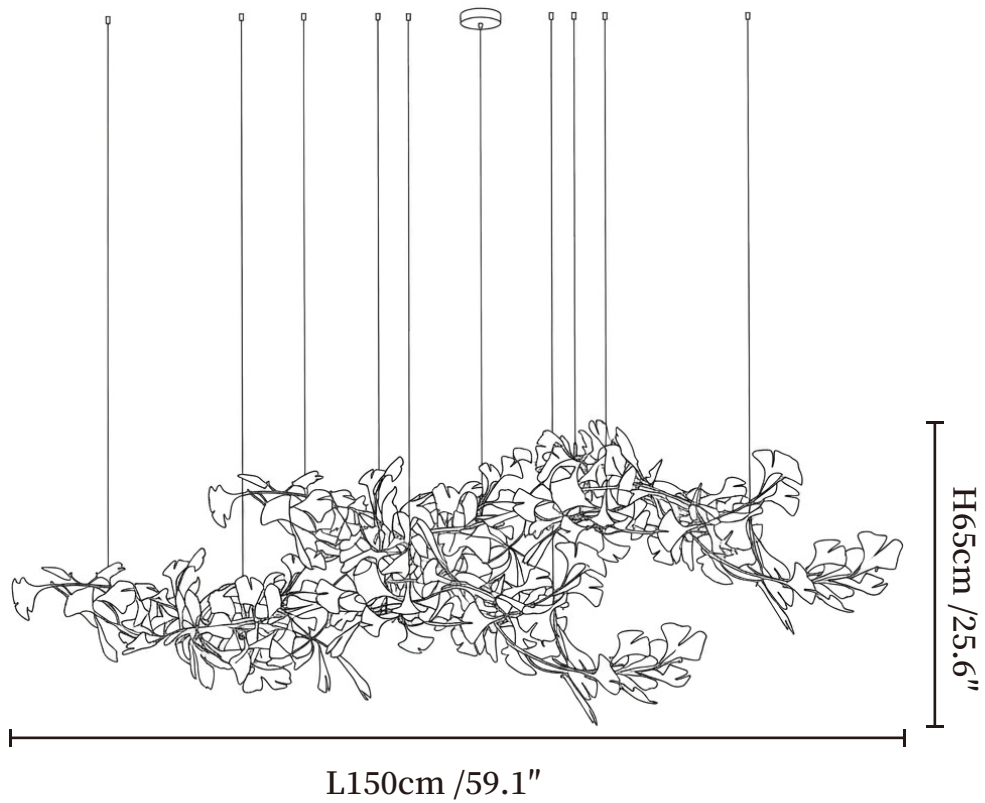

## SPECIFICATION DETAILS

\*For custom options, consult factory for details

<b>Fixture Dimensions</b>	L 59.1" x H 25.6"
<b>Light source</b>	G9 (bulb not included)
<b>Wattage</b>	MAX 5W incandescent bulb or LED equivalent.
<b>Voltage</b>	AC 110-240V
<b>Mounting</b>	Hardwired.
<b>Dimming</b>	Compatible with dimmable bulbs (bulb not included)
<b>Control method</b>	Compatible with common wall switches (not included)
<b>Finishes</b>	Gold.
<b>Shade Details</b>	White.
<b>Material</b>	Metal, Ceramics.
<b>Wire Length</b>	The standard length of the suspended wire is 59 "(150 cm) and the length is adjustable.

## SPECIFICATION DETAILS

\*For custom options, consult factory for details

<b>Fixture Dimensions</b>	L 78.7" x H 25.6"
<b>Light source</b>	G9 (bulb not included)
<b>Wattage</b>	MAX 5W incandescent bulb or LED equivalent.
<b>Voltage</b>	AC 110-240V
<b>Mounting</b>	Hardwired.
<b>Dimming</b>	Compatible with dimmable bulbs (bulb not included)
<b>Control method</b>	Compatible with common wall switches (not included)
<b>Finishes</b>	Gold.
<b>Shade Details</b>	White.
<b>Material</b>	Metal, Ceramics.
<b>Wire Length</b>	The standard length of the suspended wire is 59 "(150 cm) and the length is adjustable.

## SPECIFICATION DETAILS

\*For custom options, consult factory for details

<b>Fixture Dimensions</b>	L 98.4" x H 27.6"
<b>Light source</b>	G9 (bulb not included)
<b>Wattage</b>	MAX 5W incandescent bulb or LED equivalent.
<b>Voltage</b>	AC 110-240V
<b>Mounting</b>	Hardwired.
<b>Dimming</b>	Compatible with dimmable bulbs (bulb not included)
<b>Control method</b>	Compatible with common wall switches (not included)
<b>Finishes</b>	Gold.
<b>Shade Details</b>	White.
<b>Material</b>	Metal, Ceramics.
<b>Wire Length</b>	The standard length of the suspended wire is 59 "(150 cm) and the length is adjustable.