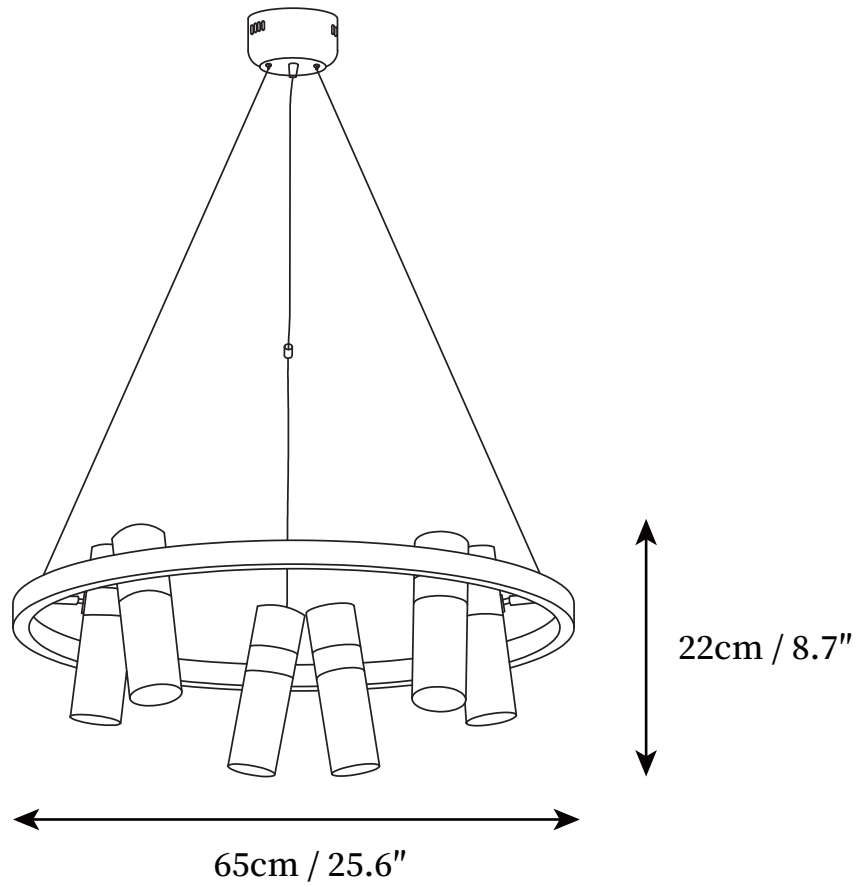

SPECIFICATION SHEET

SPECIFICATION DETAILS

*For custom options, consult factory for details

Fixture Dimensions	D 25.6" x H 8.7"
Light source	GU10
Wattage	5W (Single)
Voltage	AC 110-240V
Color Temperature	Based on the purchase of light bulbs
CRI(Ra)	80CRI
Mounting	Ceiling
Driver Required	No
Optional Color Temps	Buy bulbs as needed
LED Rated Life	Based on bulb life (we do not supply bulbs)
Dimming	Dimming is not supported
Finishes	Black & Gold
Shade Details	White
Material	Metal, Aluminum, Acrylic
Wire Length	59"
Wire Type	Black Coaxial Wire