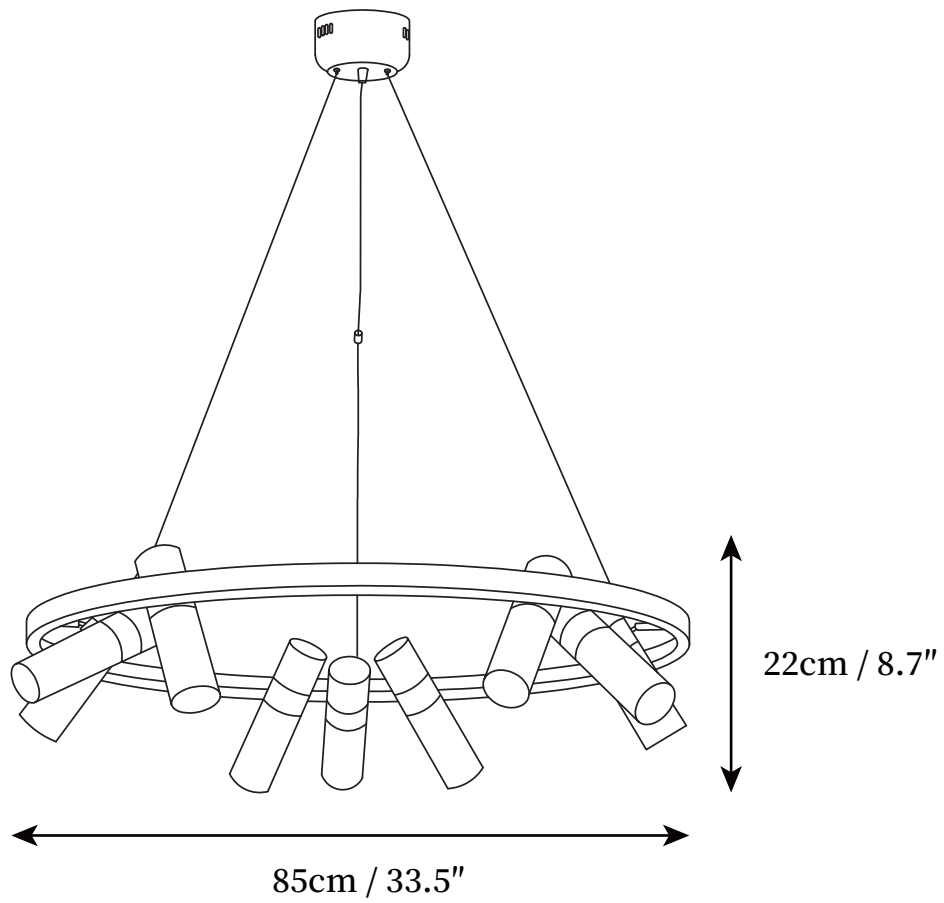

SPECIFICATION SHEET

SPECIFICATION DETAILS

*For custom options, consult factory for details

Fixture Dimensions	D 25.6" x H 8.7"
Light source	GU10
Wattage	5W (Single)
Voltage	AC 110-240V
Color Temperature	Based on the purchase of light bulbs
CRI(Ra)	80CRI
Mounting	Ceiling
Driver Required	No
Optional Color Temps	Buy bulbs as needed
LED Rated Life	Based on bulb life (we do not supply bulbs)
Dimming	Dimming is not supported
Finishes	Black & Gold
Shade Details	White
Material	Metal, Aluminum, Acrylic
Wire Length	59"
Wire Type	Black Coaxial Wire