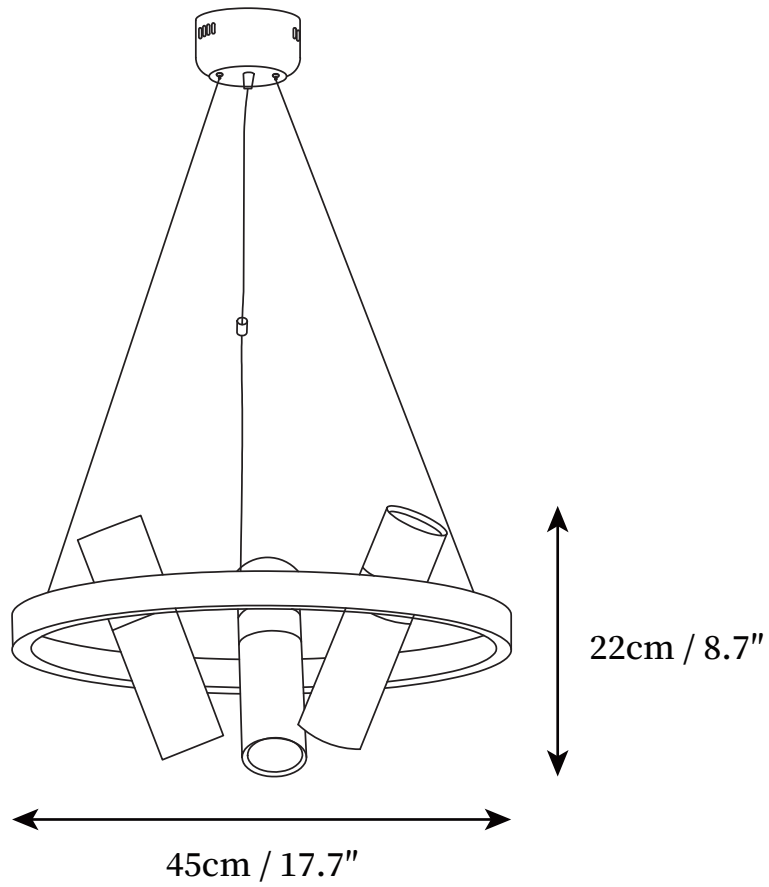

## SPECIFICATION DETAILS

\*For custom options, consult factory for details

|                             |   |
|-----------------------------|---|
| <b>Fixture Dimensions</b>   | D 17.7" x H 8.7"                            |
| <b>Light source</b>         | GU10  |
| <b>Wattage</b>              | 5W (Single)                                 |
| <b>Voltage</b>              | AC 110-240V                                 |
| <b>Color Temperature</b>    | Based on the purchase of light bulbs        |
| <b>CRI(Ra)</b>              | 80CRI                                       |
| <b>Mounting</b>             | Ceiling                                     |
| <b>Driver Required</b>      | No  |
| <b>Optional Color Temps</b> | Buy bulbs as needed                         |
| <b>LED Rated Life</b>       | Based on bulb life (we do not supply bulbs) |
| <b>Dimming</b>              | Dimming is not supported                    |
| <b>Finishes</b>             | Black & Gold                                |
| <b>Shade Details</b>        | White                                       |
| <b>Material</b>             | Metal, Aluminum, Acrylic                    |
| <b>Wire Length</b>          | 59"   |
| <b>Wire Type</b>            | Black Coaxial Wire                          |