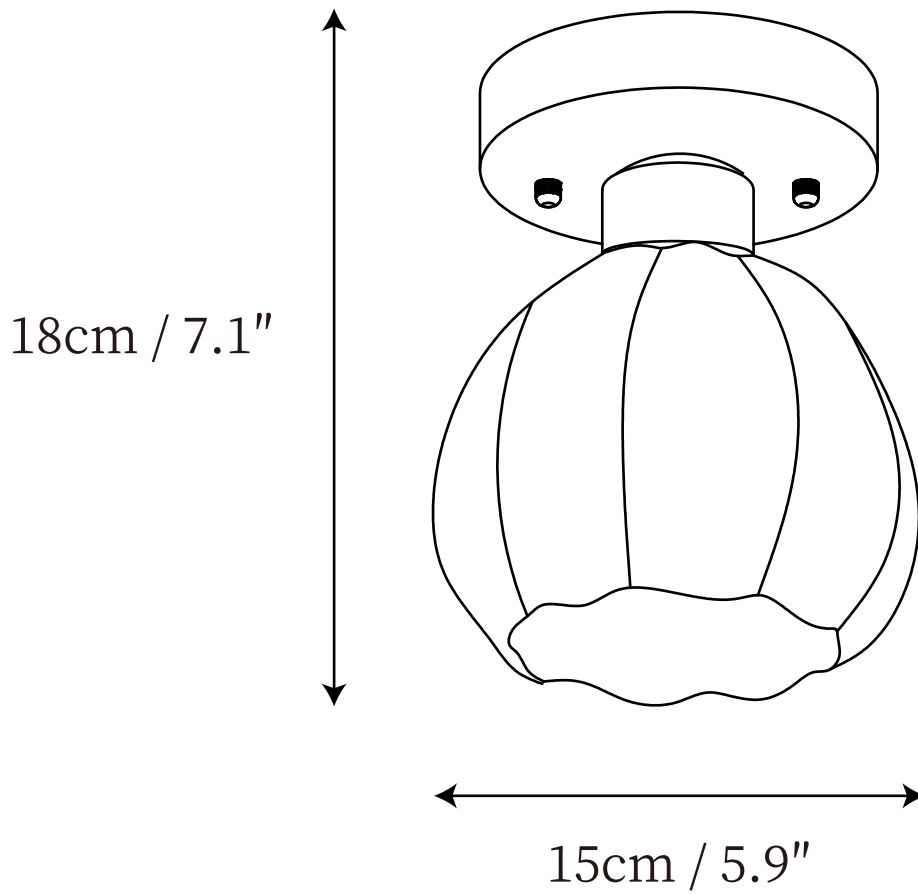

SPECIFICATION SHEET

SPECIFICATION DETAILS

*For custom options, consult factory for details

Fixture Dimensions	D 5.9" x H 7.1"
Light source	E14 (bulb not included)
Wattage	MAX 15W incandescent bulb or LED equivalent.
Voltage	AC 110-240V
Mounting	Hardwired.
Dimming	Please purchase dimmable light bulbs separately.
Control method	Compatible with common wall switches(not included)
Finishes	Green
Shade Details	White
Material	Metal, Glass
