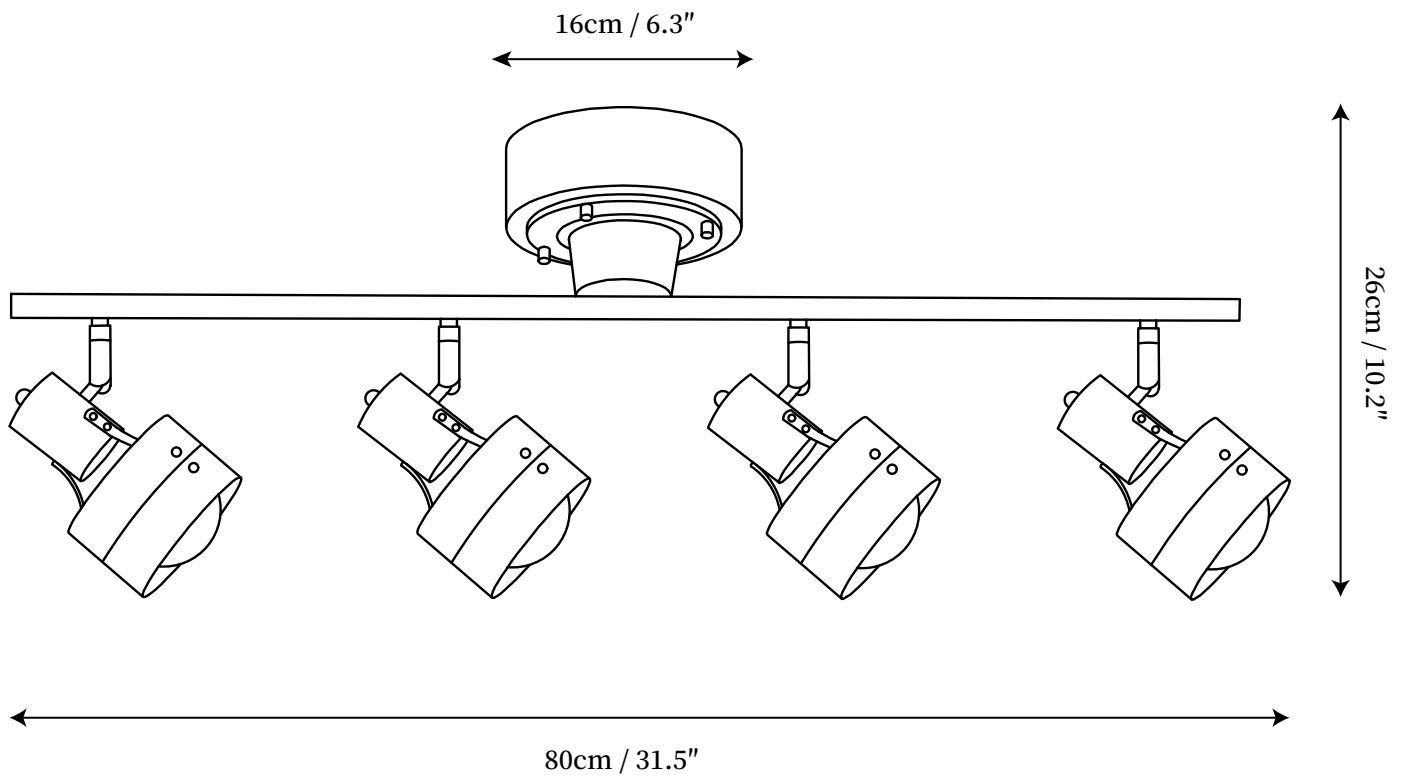

SPECIFICATION SHEET

SPECIFICATION DETAILS

*For custom options, consult factory for details

Fixture Dimensions	L 31.5" x H 10.2"
Light source	E27
Wattage	Max 40W
Voltage	AC 110-240V
Color Temperature	Based on the purchase of light bulbs
CRI(Ra)	80CRI
Mounting	Ceiling
Driver Required	NO
Optional Color Temps	Buy bulbs as needed
LED Rated Life	Based on bulb life (we do not supply bulbs)
Dimming	Dimming is not supported
Finishes	White, Black
Glass Details	Oak, Walnut
Material	Metal, Oak, Walnut.
Wire Length	NO
Wire Type	NO