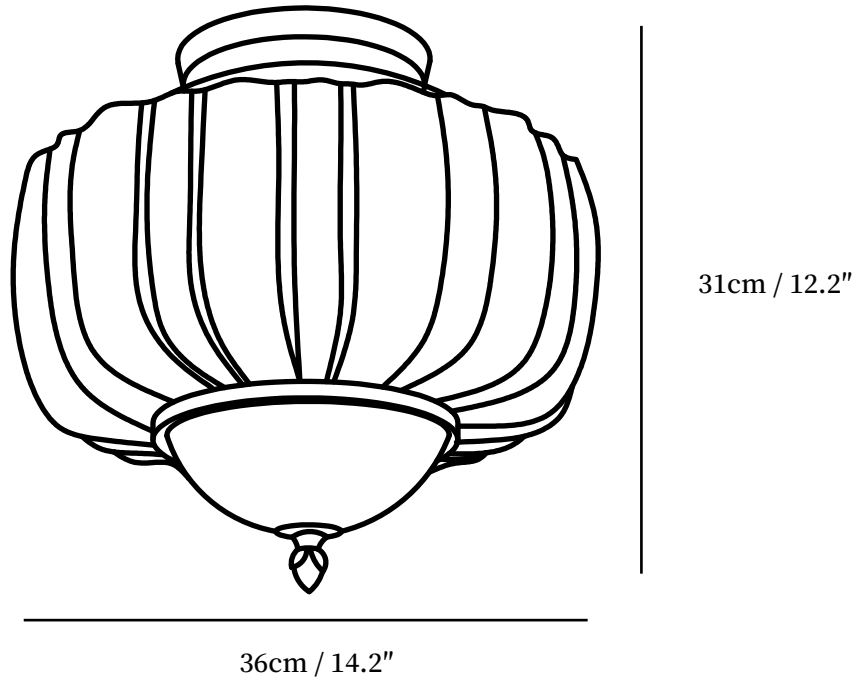

## SPECIFICATION DETAILS

\*For custom options, consult factory for details

---

<b>Fixture Dimensions</b>	D 14.2" x H 12.2"
<b>Light source</b>	E26 or E27 (bulb not included)
<b>Wattage</b>	MAX 40W incandescent bulb or LED equivalent.
<b>Voltage</b>	AC 110-240V
<b>Mounting</b>	Hardwired.
<b>Dimming</b>	Please purchase dimmable light bulbs separately.
<b>Control method</b>	Compatible with common wall switches(not included)
<b>Finishes</b>	Black.
<b>Shade Details</b>	White
<b>Material</b>	Metal, Glass