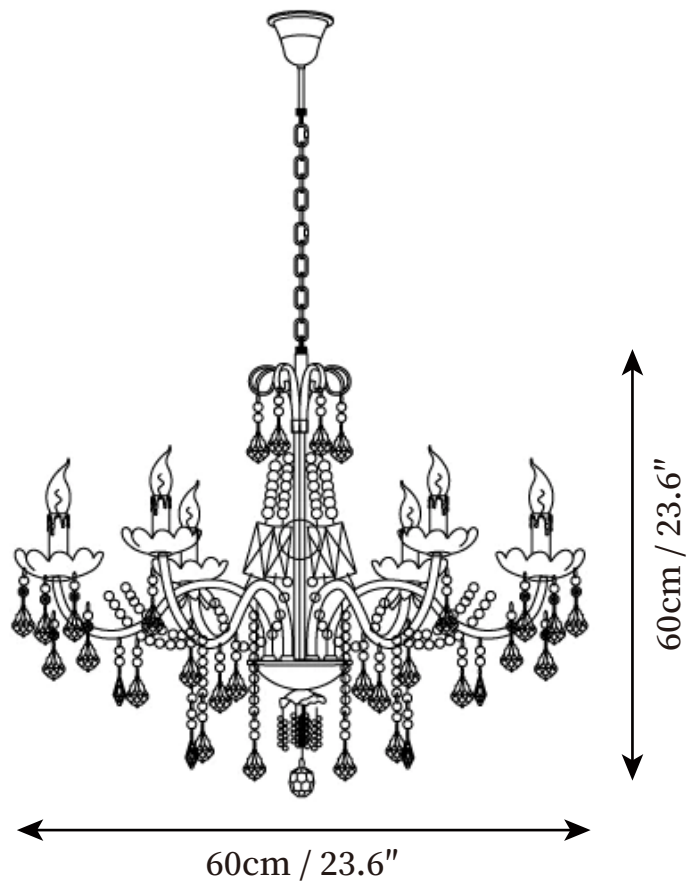

SPECIFICATION SHEET

SPECIFICATION DETAILS

*For custom options, consult factory for details

Fixture Dimensions	D 23.6" x H 23.6
Light source	E14. (bulb not included)
Wattage	MAX 15W incandescent bulb or LED equivalent.
Voltage	AC 110-240V
Mounting	Hardwired.
Dimming	Compatible with dimmable bulbs (bulb not included)
Control method	Compatible with common wall switches (not included)
Finishes	Brass
Shade Details	Clear
Material	Brass, Crystal, Pearl.
Rod Length	Suspension chain length 50cm / 19.7", and can be spliced as needed.

SPECIFICATION SHEET

SPECIFICATION DETAILS

*For custom options, consult factory for details

Fixture Dimensions	D 31.5" x H 23.6"
Light source	E14. (bulb not included)
Wattage	MAX 15W incandescent bulb or LED equivalent.
Voltage	AC 110-240V
Mounting	Hardwired.
Dimming	Compatible with dimmable bulbs (bulb not included)
Control method	Compatible with common wall switches(not included)
Finishes	Brass
Shade Details	Clear
Material	Brass, Crystal, Pearl.
Rod Length	Suspension chain length 50cm / 19.7", and can be spliced as needed.