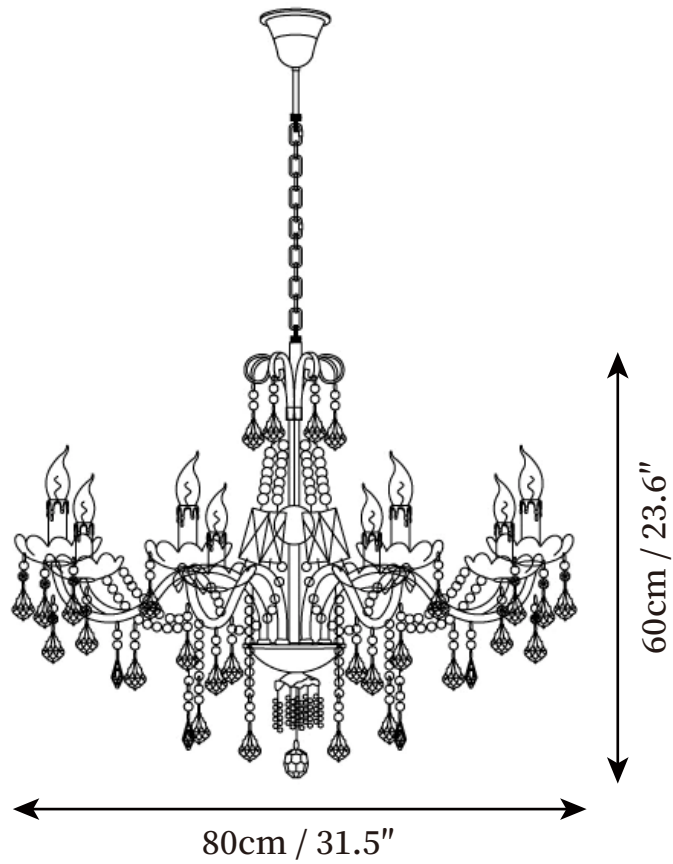

SPECIFICATION SHEET

SPECIFICATION DETAILS

*For custom options, consult factory for details

Fixture Dimensions	D 23.6" x H 23.6
Light source	E14. (bulb not included)
Wattage	MAX 15W incandescent bulb or LED equivalent.
Voltage	AC 110-240V
Mounting	Hardwired.
Dimming	Compatible with dimmable bulbs (bulb not included)
Control method	Compatible with common wall switches (not included)
Finishes	Brass
Shade Details	Clear
Material	Brass, Crystal, Pearl.
Rod Length	Suspension chain length 50cm / 19.7", and can be spliced as needed.

SPECIFICATION SHEET

SPECIFICATION DETAILS

*For custom options, consult factory for details

Fixture Dimensions	D 31.5" x H 23.6"
Light source	E14. (bulb not included)
Wattage	MAX 15W incandescent bulb or LED equivalent.
Voltage	AC 110-240V
Mounting	Hardwired.
Dimming	Compatible with dimmable bulbs (bulb not included)
Control method	Compatible with common wall switches(not included)
Finishes	Brass
Shade Details	Clear
Material	Brass, Crystal, Pearl.
Rod Length	Suspension chain length 50cm / 19.7", and can be spliced as needed.