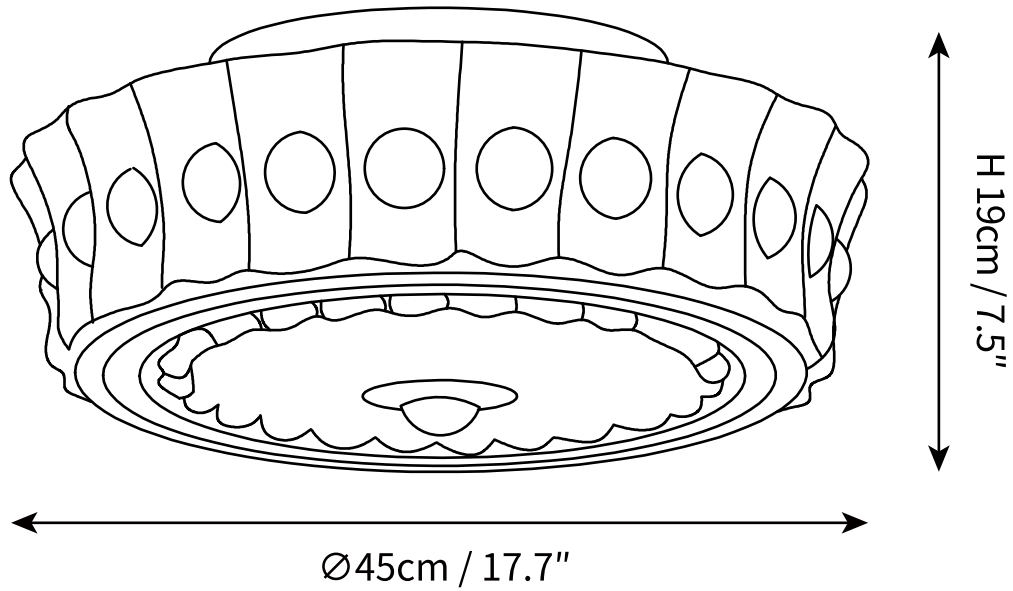

SPECIFICATION SHEET

SPECIFICATION DETAILS

*For custom options, consult factory for details

Light source	E26 or E27
Wattage	Max 40W
Voltage	AC 110-240V
Color Temperature	Based on the purchase of light bulbs
CRI(Ra)	80CRI
Mounting	Ceiling
Driver Required	NO
Optional Color Temps	Buy bulbs as needed
LED Rated Life	Based on bulb life (we do not supply bulbs)
Dimming	Dimming is not supported
Finishes	Black.
Shade Details	White, Beige.
Material	Metal, Glass.

SPECIFICATION SHEET

SPECIFICATION DETAILS

*For custom options, consult factory for details

Light source	E26 or E27
Wattage	Max 40W
Voltage	AC 110-240V
Color Temperature	Based on the purchase of light bulbs
CRI(Ra)	80CRI
Mounting	Ceiling
Driver Required	NO
Optional Color Temps	Buy bulbs as needed
LED Rated Life	Based on bulb life (we do not supply bulbs)
Dimming	Dimming is not supported
Finishes	Black.
Shade Details	White, Beige.
Material	Iron, Metal, Glass