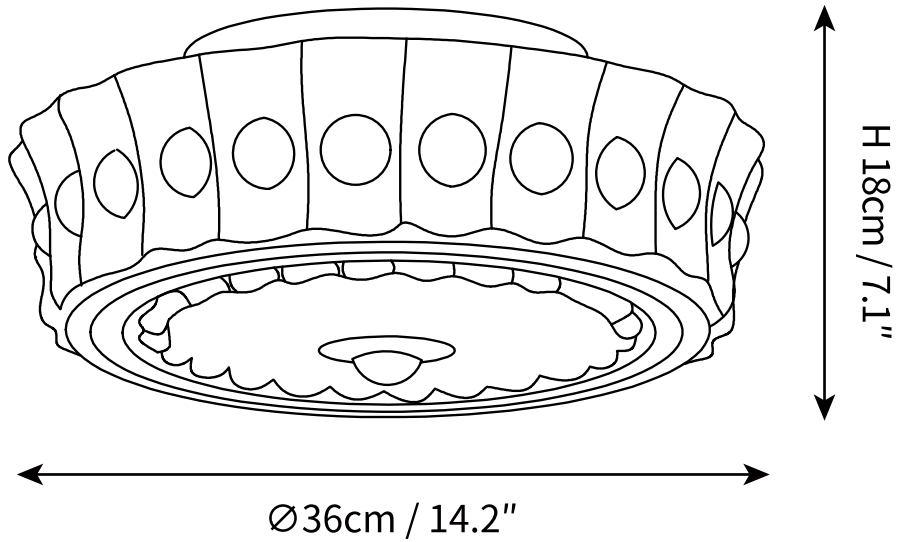

SPECIFICATION SHEET

SPECIFICATION DETAILS

*For custom options, consult factory for details

Light source	E26 or E27
Wattage	Max 40W
Voltage	AC 110-240V
Color Temperature	Based on the purchase of light bulbs
CRI(Ra)	80CRI
Mounting	Ceiling
Driver Required	NO
Optional Color Temps	Buy bulbs as needed
LED Rated Life	Based on bulb life (we do not supply bulbs)
Dimming	Dimming is not supported
Finishes	Black.
Shade Details	White, Beige.
Material	Metal, Glass.

SPECIFICATION SHEET

SPECIFICATION DETAILS

*For custom options, consult factory for details

Light source	E26 or E27
Wattage	Max 40W
Voltage	AC 110-240V
Color Temperature	Based on the purchase of light bulbs
CRI(Ra)	80CRI
Mounting	Ceiling
Driver Required	NO
Optional Color Temps	Buy bulbs as needed
LED Rated Life	Based on bulb life (we do not supply bulbs)
Dimming	Dimming is not supported
Finishes	Black.
Shade Details	White, Beige.
Material	Iron, Metal, Glass