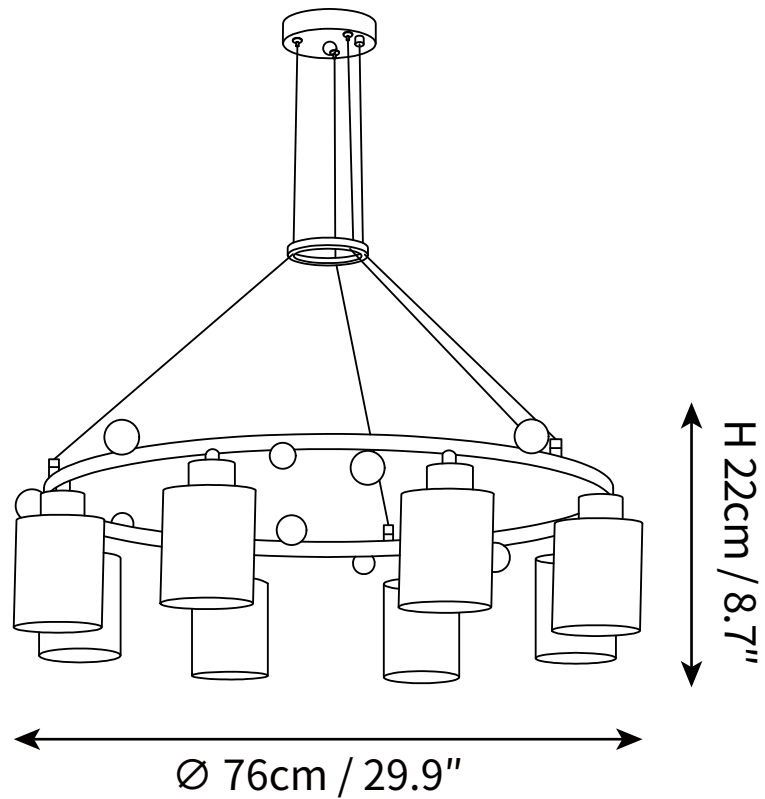

SPECIFICATION SHEET

SPECIFICATION DETAILS

*For custom options, consult factory for details

Fixture Dimensions	Ø 23.6" x H 8.7"
Light source	E14
Wattage	15W
Voltage	AC 110-240V
Color Temperature	Based on the purchase of light bulbs
CRI(Ra)	80CRI
Mounting	Ceiling
Driver Required	NO
Optional Color Temps	Buy bulbs as needed
LED Rated Life	Based on bulb life (we do not supply bulbs)
Dimming	Dimming is not supported
Finishes	Creamy
Glass Details	White
Material	Metal, Glass
Wire Length	59"
Wire Type	White Coaxial Wire

SPECIFICATION SHEET

SPECIFICATION DETAILS

*For custom options, consult factory for details

Fixture Dimensions	Ø 29.9" x H 8.7"
Light source	E14
Wattage	15W
Voltage	AC 110-240V
Color Temperature	Based on the purchase of light bulbs
CRI(Ra)	80CRI
Mounting	Ceiling
Driver Required	NO
Optional Color Temps	Buy bulbs as needed
LED Rated Life	Based on bulb life (we do not supply bulbs)
Dimming	Dimming is not supported
Finishes	Creamy
Glass Details	White
Material	Metal, Glass
Wire Length	59"
Wire Type	White Coaxial Wire