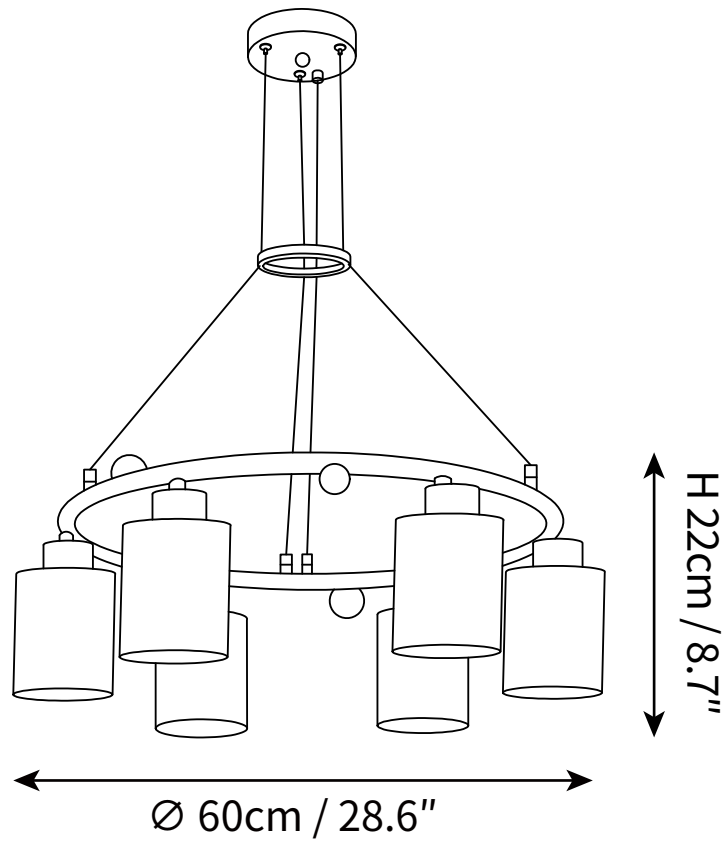

SPECIFICATION SHEET

SPECIFICATION DETAILS

*For custom options, consult factory for details

Fixture Dimensions	Ø 23.6" x H 8.7"
Light source	E14
Wattage	15W
Voltage	AC 110-240V
Color Temperature	Based on the purchase of light bulbs
CRI(Ra)	80CRI
Mounting	Ceiling
Driver Required	NO
Optional Color Temps	Buy bulbs as needed
LED Rated Life	Based on bulb life (we do not supply bulbs)
Dimming	Dimming is not supported
Finishes	Creamy
Glass Details	White
Material	Metal, Glass
Wire Length	59"
Wire Type	White Coaxial Wire

SPECIFICATION SHEET

SPECIFICATION DETAILS

*For custom options, consult factory for details

Fixture Dimensions	Ø 29.9" x H 8.7"
Light source	E14
Wattage	15W
Voltage	AC 110-240V
Color Temperature	Based on the purchase of light bulbs
CRI(Ra)	80CRI
Mounting	Ceiling
Driver Required	NO
Optional Color Temps	Buy bulbs as needed
LED Rated Life	Based on bulb life (we do not supply bulbs)
Dimming	Dimming is not supported
Finishes	Creamy
Glass Details	White
Material	Metal, Glass
Wire Length	59"
Wire Type	White Coaxial Wire