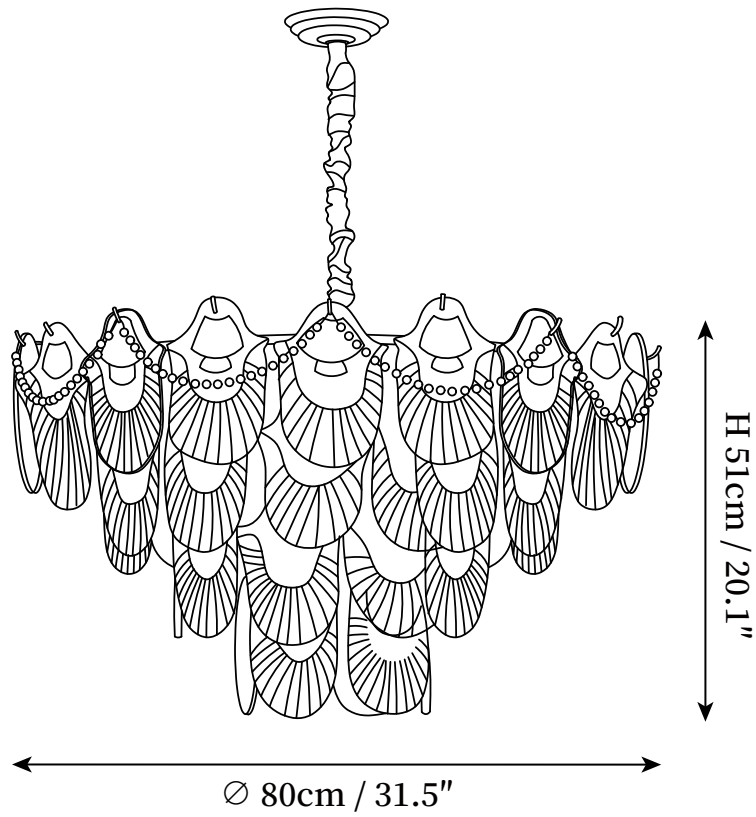

SPECIFICATION SHEET

SPECIFICATION DETAILS

*For custom options, consult factory for details

Fixture Dimensions	D 16.5" x H 12.6"
Light source	E14. (bulb not included)
Wattage	MAX 15W incandescent bulb or LED equivalent.
Voltage	AC 110-240V
Mounting	Hardwired.
Dimming	Compatible with dimmable bulbs (bulb not included)
Control method	Compatible with common wall switches (not included)
Finishes	Copper plated.
Shade Details	Frosted transparent.
Material	Metal, Glass.
Rod Length	Suspension chain length 50cm / 19.7", and can be spliced as needed.

SPECIFICATION SHEET

SPECIFICATION DETAILS

*For custom options, consult factory for details

Fixture Dimensions	D 23.6" x H 16.5"
Light source	E14. (bulb not included)
Wattage	MAX 15W incandescent bulb or LED equivalent.
Voltage	AC 110-240V
Mounting	Hardwired.
Dimming	Compatible with dimmable bulbs (bulb not included)
Control method	Compatible with common wall switches(not included)
Finishes	Copper plated.
Shade Details	Frosted transparent.
Material	Metal, Glass.
Rod Length	Suspension chain length 50cm / 19.7", and can be spliced as needed.

SPECIFICATION SHEET

SPECIFICATION DETAILS

*For custom options, consult factory for details

Fixture Dimensions	D 31.5" x H 20.1"
Light source	E14. (bulb not included)
Wattage	MAX 15W incandescent bulb or LED equivalent.
Voltage	AC 110-240V
Mounting	Hardwired.
Dimming	Compatible with dimmable bulbs (bulb not included)
Control method	Compatible with common wall switches (not included)
Finishes	Copper plated.
Shade Details	Frosted transparent.
Material	Metal, Glass.
Rod Length	Suspension chain length 50cm / 19.7", and can be spliced as needed.