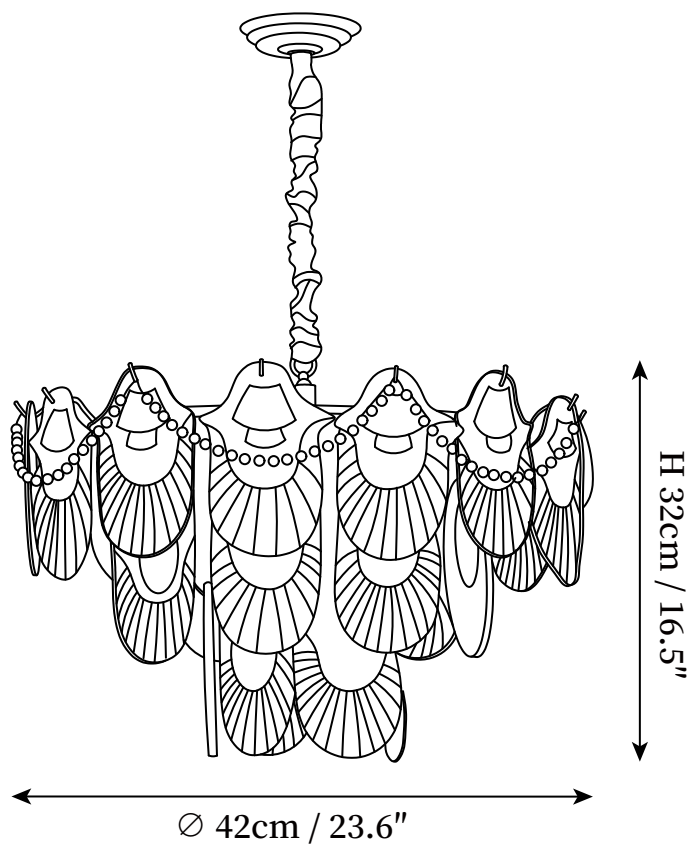

SPECIFICATION SHEET

SPECIFICATION DETAILS

*For custom options, consult factory for details

Fixture Dimensions	D 16.5" x H 12.6"
Light source	E14. (bulb not included)
Wattage	MAX 15W incandescent bulb or LED equivalent.
Voltage	AC 110-240V
Mounting	Hardwired.
Dimming	Compatible with dimmable bulbs (bulb not included)
Control method	Compatible with common wall switches (not included)
Finishes	Copper plated.
Shade Details	Frosted transparent.
Material	Metal, Glass.
Rod Length	Suspension chain length 50cm / 19.7", and can be spliced as needed.

SPECIFICATION SHEET

SPECIFICATION DETAILS

*For custom options, consult factory for details

Fixture Dimensions	D 23.6" x H 16.5"
Light source	E14. (bulb not included)
Wattage	MAX 15W incandescent bulb or LED equivalent.
Voltage	AC 110-240V
Mounting	Hardwired.
Dimming	Compatible with dimmable bulbs (bulb not included)
Control method	Compatible with common wall switches(not included)
Finishes	Copper plated.
Shade Details	Frosted transparent.
Material	Metal, Glass.
Rod Length	Suspension chain length 50cm / 19.7", and can be spliced as needed.

SPECIFICATION SHEET

SPECIFICATION DETAILS

*For custom options, consult factory for details

Fixture Dimensions	D 31.5" x H 20.1"
Light source	E14. (bulb not included)
Wattage	MAX 15W incandescent bulb or LED equivalent.
Voltage	AC 110-240V
Mounting	Hardwired.
Dimming	Compatible with dimmable bulbs (bulb not included)
Control method	Compatible with common wall switches (not included)
Finishes	Copper plated.
Shade Details	Frosted transparent.
Material	Metal, Glass.
Rod Length	Suspension chain length 50cm / 19.7", and can be spliced as needed.