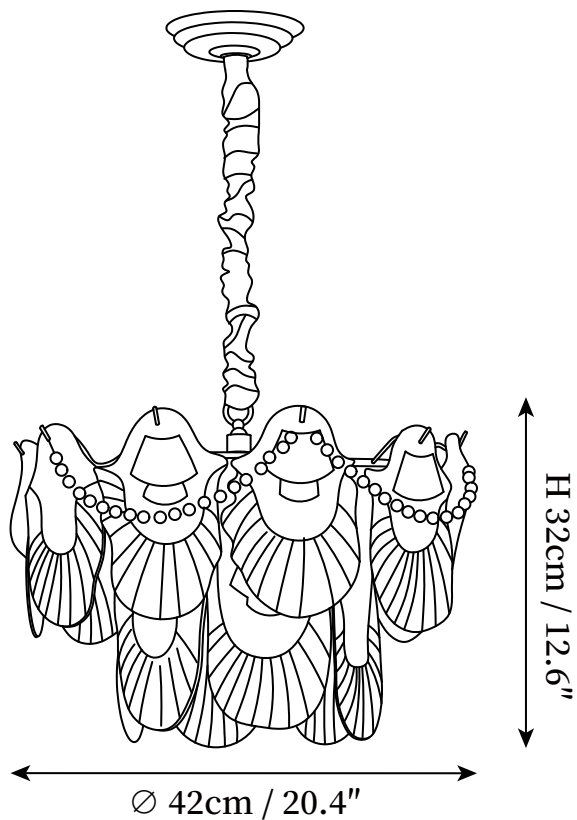

SPECIFICATION SHEET

SPECIFICATION DETAILS

*For custom options, consult factory for details

Fixture Dimensions	D 16.5" x H 12.6"
Light source	E14. (bulb not included)
Wattage	MAX 15W incandescent bulb or LED equivalent.
Voltage	AC 110-240V
Mounting	Hardwired.
Dimming	Compatible with dimmable bulbs (bulb not included)
Control method	Compatible with common wall switches (not included)
Finishes	Copper plated.
Shade Details	Frosted transparent.
Material	Metal, Glass.
Rod Length	Suspension chain length 50cm / 19.7", and can be spliced as needed.

SPECIFICATION SHEET

SPECIFICATION DETAILS

*For custom options, consult factory for details

Fixture Dimensions	D 23.6" x H 16.5"
Light source	E14. (bulb not included)
Wattage	MAX 15W incandescent bulb or LED equivalent.
Voltage	AC 110-240V
Mounting	Hardwired.
Dimming	Compatible with dimmable bulbs (bulb not included)
Control method	Compatible with common wall switches(not included)
Finishes	Copper plated.
Shade Details	Frosted transparent.
Material	Metal, Glass.
Rod Length	Suspension chain length 50cm / 19.7", and can be spliced as needed.

SPECIFICATION SHEET

SPECIFICATION DETAILS

*For custom options, consult factory for details

Fixture Dimensions	D 31.5" x H 20.1"
Light source	E14. (bulb not included)
Wattage	MAX 15W incandescent bulb or LED equivalent.
Voltage	AC 110-240V
Mounting	Hardwired.
Dimming	Compatible with dimmable bulbs (bulb not included)
Control method	Compatible with common wall switches (not included)
Finishes	Copper plated.
Shade Details	Frosted transparent.
Material	Metal, Glass.
Rod Length	Suspension chain length 50cm / 19.7", and can be spliced as needed.