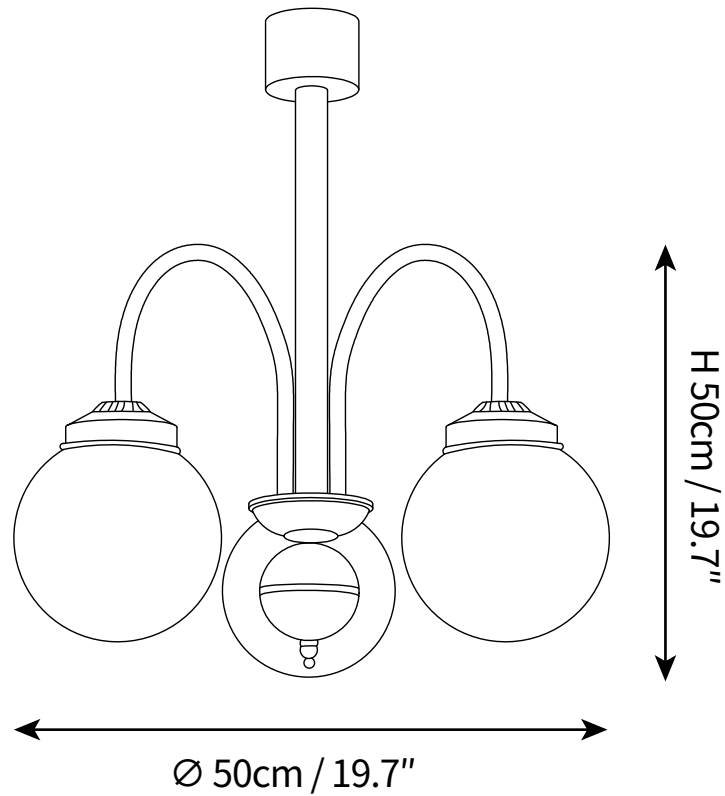

SPECIFICATION SHEET

SPECIFICATION DETAILS

*For custom options, consult factory for details

Fixture Dimensions	$\text{Ø } 19.7'' \times \text{H } 19.7''$
Light source	E27
Wattage	Max 40W
Voltage	AC 110-240V
Color Temperature	Based on the purchase of light bulbs
CRI(Ra)	80CRI
Mounting	Ceiling
Driver Required	NO
Optional Color Temps	Buy bulbs as needed
LED Rated Life	Based on bulb life (we do not supply bulbs)
Dimming	Dimming is not supported
Finishes	Creamy
Glass Details	White glass
Material	Metal, Glass
Rod Length	Rod lengths range between 50cm - 100cm
Rod Type	White/ Rod

SPECIFICATION SHEET

SPECIFICATION DETAILS

*For custom options, consult factory for details

Fixture Dimensions	Ø 23.6" x H 19.7"
Light source	E27
Wattage	Max 40W
Voltage	AC 110-240V
Color Temperature	Based on the purchase of light bulbs
CRI(Ra)	80CRI
Mounting	Ceiling
Driver Required	NO
Optional Color Temps	Buy bulbs as needed
LED Rated Life	Based on bulb life (we do not supply bulbs)
Dimming	Dimming is not supported
Finishes	Creamy
Glass Details	White glass
Material	Metal, Glass
Rod Length	Rod lengths range between 50cm - 100cm
Rod Type	White/ Rod

SPECIFICATION SHEET

SPECIFICATION DETAILS

*For custom options, consult factory for details

Fixture Dimensions	Ø 27.6" x H 19.7"
Light source	E27
Wattage	Max 40W
Voltage	AC 110-240V
Color Temperature	Based on the purchase of light bulbs
CRI(Ra)	80CRI
Mounting	Ceiling
Driver Required	NO
Optional Color Temps	Buy bulbs as needed
LED Rated Life	Based on bulb life (we do not supply bulbs)
Dimming	Dimming is not supported
Finishes	Creamy
Glass Details	White glass
Material	Metal, Glass
Rod Length	Rod lengths range between 50cm - 100cm
Rod Type	White/ Rod