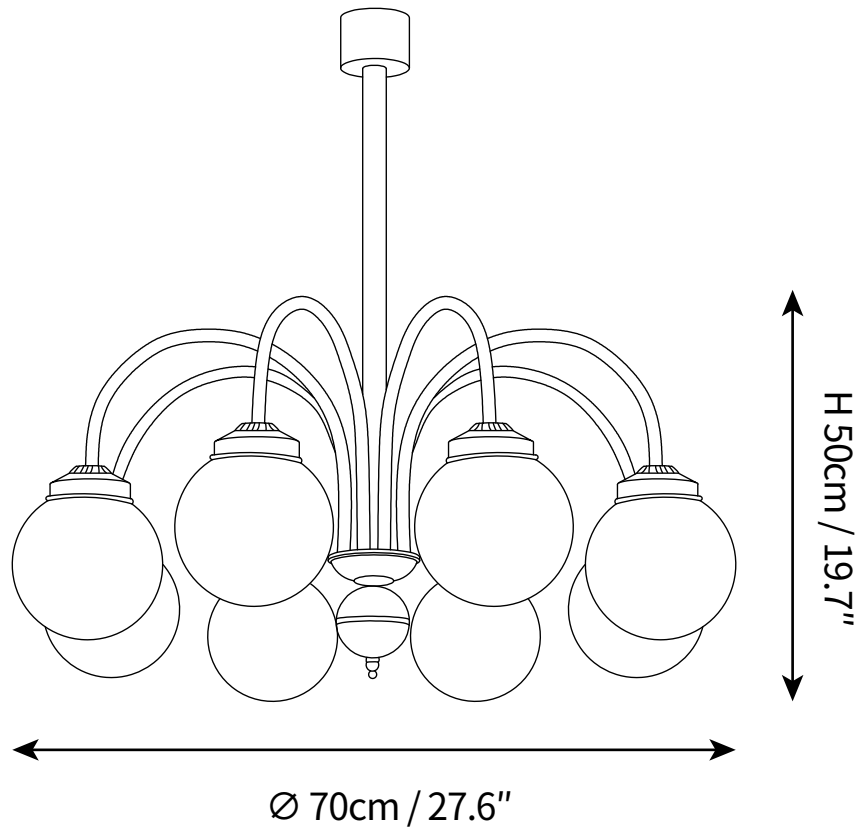

SPECIFICATION SHEET

SPECIFICATION DETAILS

*For custom options, consult factory for details

Fixture Dimensions	$\text{Ø } 19.7'' \times \text{H } 19.7''$
Light source	E27
Wattage	Max 40W
Voltage	AC 110-240V
Color Temperature	Based on the purchase of light bulbs
CRI(Ra)	80CRI
Mounting	Ceiling
Driver Required	NO
Optional Color Temps	Buy bulbs as needed
LED Rated Life	Based on bulb life (we do not supply bulbs)
Dimming	Dimming is not supported
Finishes	Creamy
Glass Details	White glass
Material	Metal, Glass
Rod Length	Rod lengths range between 50cm - 100cm
Rod Type	White/ Rod

SPECIFICATION SHEET

SPECIFICATION DETAILS

*For custom options, consult factory for details

Fixture Dimensions	Ø 23.6" x H 19.7"
Light source	E27
Wattage	Max 40W
Voltage	AC 110-240V
Color Temperature	Based on the purchase of light bulbs
CRI(Ra)	80CRI
Mounting	Ceiling
Driver Required	NO
Optional Color Temps	Buy bulbs as needed
LED Rated Life	Based on bulb life (we do not supply bulbs)
Dimming	Dimming is not supported
Finishes	Creamy
Glass Details	White glass
Material	Metal, Glass
Rod Length	Rod lengths range between 50cm - 100cm
Rod Type	White/ Rod

SPECIFICATION SHEET

SPECIFICATION DETAILS

*For custom options, consult factory for details

Fixture Dimensions	Ø 27.6" x H 19.7"
Light source	E27
Wattage	Max 40W
Voltage	AC 110-240V
Color Temperature	Based on the purchase of light bulbs
CRI(Ra)	80CRI
Mounting	Ceiling
Driver Required	NO
Optional Color Temps	Buy bulbs as needed
LED Rated Life	Based on bulb life (we do not supply bulbs)
Dimming	Dimming is not supported
Finishes	Creamy
Glass Details	White glass
Material	Metal, Glass
Rod Length	Rod lengths range between 50cm - 100cm
Rod Type	White/ Rod