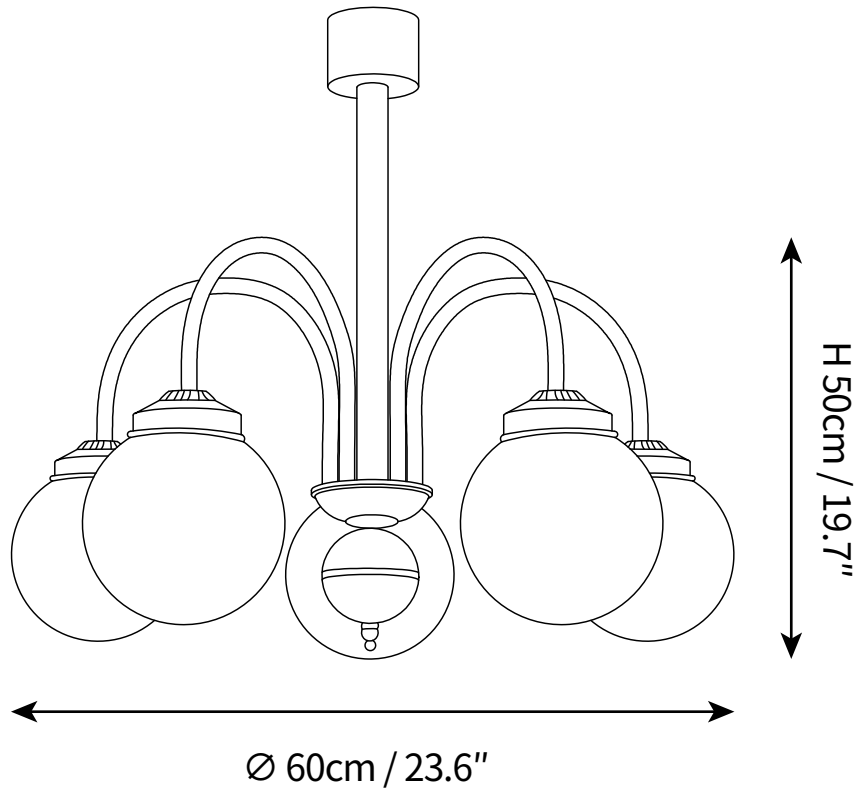

SPECIFICATION SHEET

SPECIFICATION DETAILS

*For custom options, consult factory for details

Fixture Dimensions	$\text{Ø } 19.7'' \times \text{H } 19.7''$
Light source	E27
Wattage	Max 40W
Voltage	AC 110-240V
Color Temperature	Based on the purchase of light bulbs
CRI(Ra)	80CRI
Mounting	Ceiling
Driver Required	NO
Optional Color Temps	Buy bulbs as needed
LED Rated Life	Based on bulb life (we do not supply bulbs)
Dimming	Dimming is not supported
Finishes	Creamy
Glass Details	White glass
Material	Metal, Glass
Rod Length	Rod lengths range between 50cm - 100cm
Rod Type	White/ Rod

SPECIFICATION SHEET

SPECIFICATION DETAILS

*For custom options, consult factory for details

Fixture Dimensions	Ø 23.6" x H 19.7"
Light source	E27
Wattage	Max 40W
Voltage	AC 110-240V
Color Temperature	Based on the purchase of light bulbs
CRI(Ra)	80CRI
Mounting	Ceiling
Driver Required	NO
Optional Color Temps	Buy bulbs as needed
LED Rated Life	Based on bulb life (we do not supply bulbs)
Dimming	Dimming is not supported
Finishes	Creamy
Glass Details	White glass
Material	Metal, Glass
Rod Length	Rod lengths range between 50cm - 100cm
Rod Type	White/ Rod

SPECIFICATION SHEET

SPECIFICATION DETAILS

*For custom options, consult factory for details

Fixture Dimensions	Ø 27.6" x H 19.7"
Light source	E27
Wattage	Max 40W
Voltage	AC 110-240V
Color Temperature	Based on the purchase of light bulbs
CRI(Ra)	80CRI
Mounting	Ceiling
Driver Required	NO
Optional Color Temps	Buy bulbs as needed
LED Rated Life	Based on bulb life (we do not supply bulbs)
Dimming	Dimming is not supported
Finishes	Creamy
Glass Details	White glass
Material	Metal, Glass
Rod Length	Rod lengths range between 50cm - 100cm
Rod Type	White/ Rod