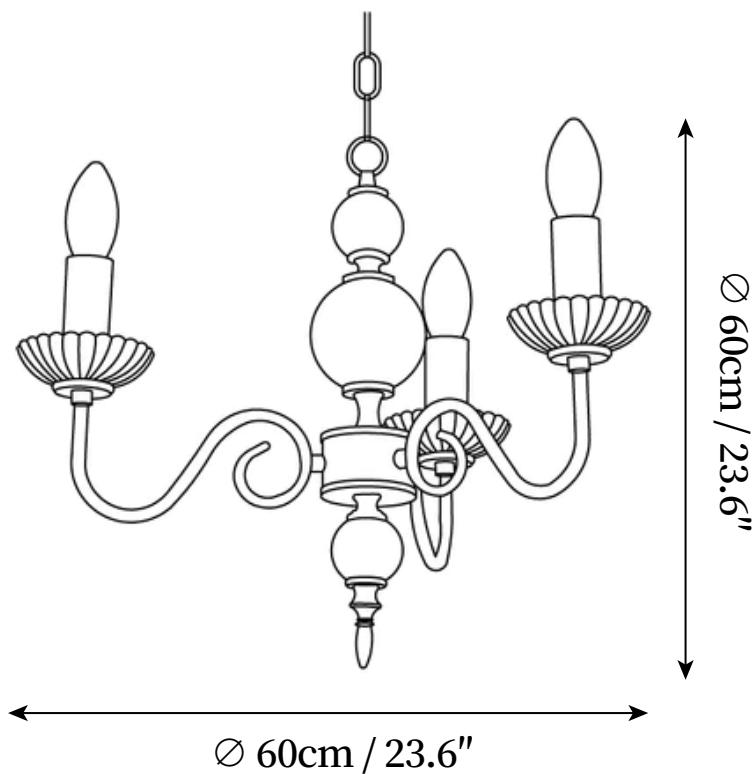

SPECIFICATION SHEET

SPECIFICATION DETAILS

*For custom options, consult factory for details

Fixture Dimensions	D 15.7" x H 14.9"
Light source	E14. (bulb not included)
Wattage	MAX 15W incandescent bulb or LED equivalent.
Voltage	AC 110-240V
Mounting	Hardwired.
Dimming	Compatible with dimmable bulbs (bulb not included)
Control method	Compatible with common wall switches(not included)
Finishes	Brass.
Shade Details	White.
Material	Brass, Glass.
Suspension Length	Suspension chain length 50cm / 19.7", and can be spliced as needed.

SPECIFICATION SHEET

SPECIFICATION DETAILS

*For custom options, consult factory for details

Fixture Dimensions	D 25.5" x H 14.9"
Light source	E14. (bulb not included)
Wattage	MAX 15W incandescent bulb or LED equivalent.
Voltage	AC 110-240V
Mounting	Hardwired.
Dimming	Compatible with dimmable bulbs (bulb not included)
Control method	Compatible with common wall switches (not included)
Finishes	Brass.
Shade Details	White.
Material	Brass, Glass.
Suspension Length	Suspension chain length 50cm / 19.7", and can be spliced as needed.