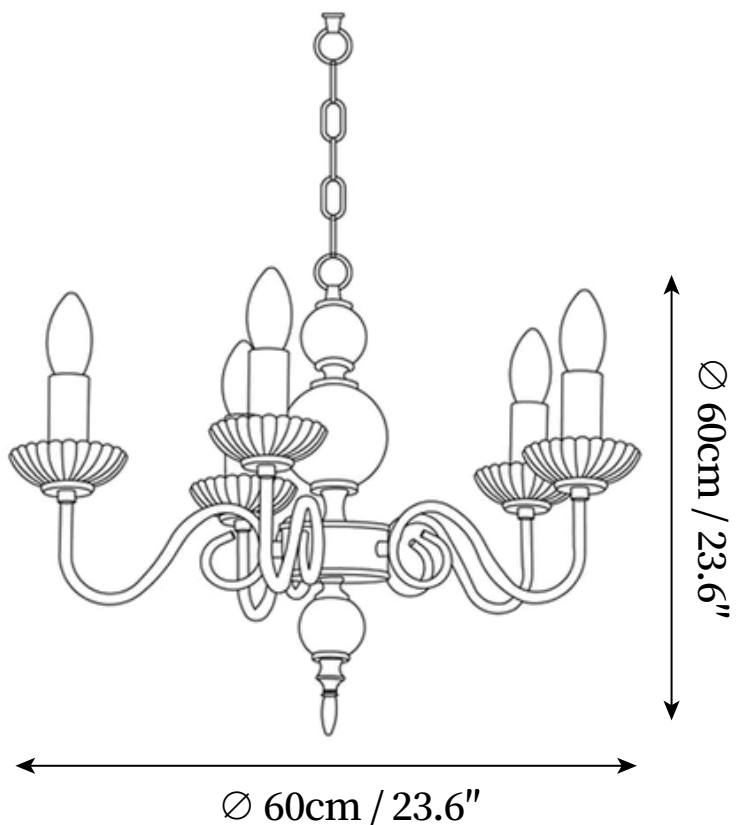

SPECIFICATION SHEET

SPECIFICATION DETAILS

*For custom options, consult factory for details

Fixture Dimensions	D 15.7" x H 14.9"
Light source	E14. (bulb not included)
Wattage	MAX 15W incandescent bulb or LED equivalent.
Voltage	AC 110-240V
Mounting	Hardwired.
Dimming	Compatible with dimmable bulbs (bulb not included)
Control method	Compatible with common wall switches(not included)
Finishes	Brass.
Shade Details	White.
Material	Brass, Glass.
Suspension Length	Suspension chain length 50cm / 19.7", and can be spliced as needed.

SPECIFICATION SHEET

SPECIFICATION DETAILS

*For custom options, consult factory for details

Fixture Dimensions	D 25.5" x H 14.9"
Light source	E14. (bulb not included)
Wattage	MAX 15W incandescent bulb or LED equivalent.
Voltage	AC 110-240V
Mounting	Hardwired.
Dimming	Compatible with dimmable bulbs (bulb not included)
Control method	Compatible with common wall switches (not included)
Finishes	Brass.
Shade Details	White.
Material	Brass, Glass.
Suspension Length	Suspension chain length 50cm / 19.7", and can be spliced as needed.