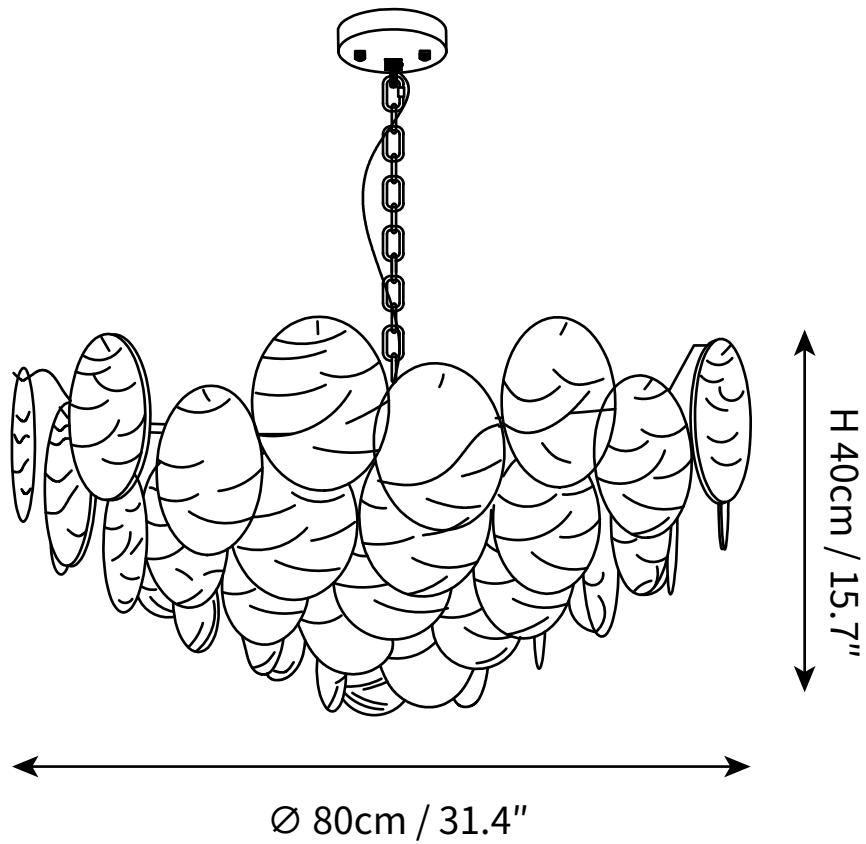

SPECIFICATION SHEET

SPECIFICATION DETAILS

*For custom options, consult factory for details

Fixture Dimensions	$\text{Ø } 31.4'' \times \text{H } 15.7''$
Light source	E14
Wattage	15W
Voltage	AC 110-240V
Color Temperature	Based on the purchase of light bulbs
CRI(Ra)	80CRI
Mounting	Ceiling
Driver Required	NO
Optional Color Temps	Buy bulbs as needed
LED Rated Life	Based on bulb life (we do not supply bulbs)
Dimming	Dimming is not supported
Finishes	Gold
Glass Details	Clear glass
Material	Metal, Glass
Hanging Chain Length	Chain lengths range between 50cm - 100cm
Hanging Chain Type	Gold/ Chain