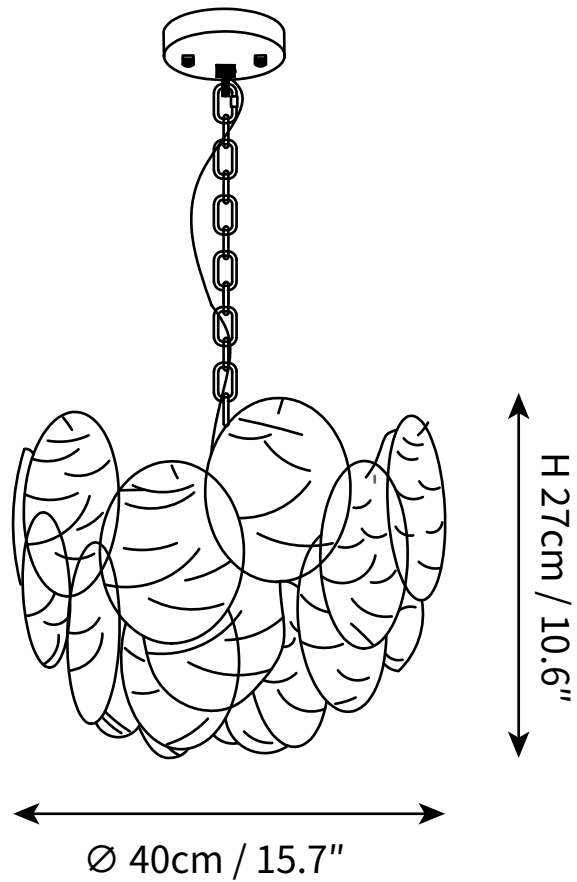

SPECIFICATION SHEET

SPECIFICATION DETAILS

*For custom options, consult factory for details

Fixture Dimensions	Ø 15.7" x H 10.6"
Light source	E14
Wattage	15W
Voltage	AC 110-240V
Color Temperature	Based on the purchase of light bulbs
CRI(Ra)	80CRI
Mounting	Ceiling
Driver Required	NO
Optional Color Temps	Buy bulbs as needed
LED Rated Life	Based on bulb life (we do not supply bulbs)
Dimming	Dimming is not supported
Finishes	Gold
Glass Details	Clear glass
Material	Metal, Glass
Hanging Chain Length	Chain lengths range between 50cm - 100cm
Hanging Chain Type	Gold/ Chain

SPECIFICATION SHEET

SPECIFICATION DETAILS

*For custom options, consult factory for details

Fixture Dimensions	Ø 19.6" x H 10.6"
Light source	E14
Wattage	15W
Voltage	AC 110-240V
Color Temperature	Based on the purchase of light bulbs
CRI(Ra)	80CRI
Mounting	Ceiling
Driver Required	NO
Optional Color Temps	Buy bulbs as needed
LED Rated Life	Based on bulb life (we do not supply bulbs)
Dimming	Dimming is not supported
Finishes	Gold
Glass Details	Clear glass
Material	Metal, Glass
Hanging Chain Length	Chain lengths range between 50cm - 100cm
Hanging Chain Type	Gold/ Chain

SPECIFICATION SHEET

SPECIFICATION DETAILS

*For custom options, consult factory for details

Fixture Dimensions	Ø 23.6" x H 12.9"
Light source	E14
Wattage	15W
Voltage	AC 110-240V
Color Temperature	Based on the purchase of light bulbs
CRI(Ra)	80CRI
Mounting	Ceiling
Driver Required	NO
Optional Color Temps	Buy bulbs as needed
LED Rated Life	Based on bulb life (we do not supply bulbs)
Dimming	Dimming is not supported
Finishes	Gold
Glass Details	Clear glass
Material	Metal, Glass
Hanging Chain Length	Chain lengths range between 50cm - 100cm
Hanging Chain Type	Gold/ Chain