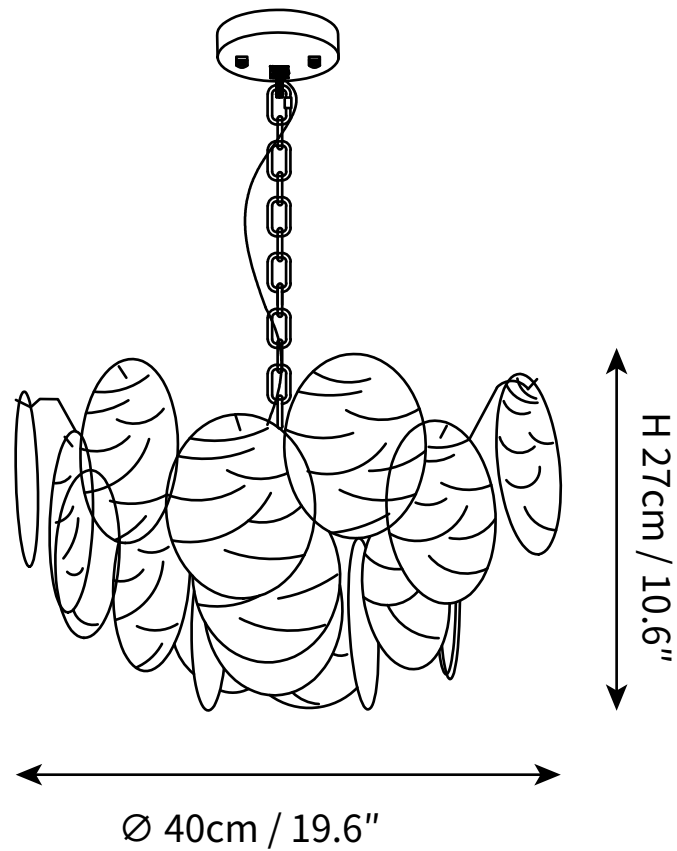

SPECIFICATION SHEET

SPECIFICATION DETAILS

*For custom options, consult factory for details

Fixture Dimensions	Ø 15.7" x H 10.6"
Light source	E14
Wattage	15W
Voltage	AC 110-240V
Color Temperature	Based on the purchase of light bulbs
CRI(Ra)	80CRI
Mounting	Ceiling
Driver Required	NO
Optional Color Temps	Buy bulbs as needed
LED Rated Life	Based on bulb life (we do not supply bulbs)
Dimming	Dimming is not supported
Finishes	Gold
Glass Details	Clear glass
Material	Metal, Glass
Hanging Chain Length	Chain lengths range between 50cm - 100cm
Hanging Chain Type	Gold/ Chain

SPECIFICATION SHEET

SPECIFICATION DETAILS

*For custom options, consult factory for details

Fixture Dimensions	Ø 19.6" x H 10.6"
Light source	E14
Wattage	15W
Voltage	AC 110-240V
Color Temperature	Based on the purchase of light bulbs
CRI(Ra)	80CRI
Mounting	Ceiling
Driver Required	NO
Optional Color Temps	Buy bulbs as needed
LED Rated Life	Based on bulb life (we do not supply bulbs)
Dimming	Dimming is not supported
Finishes	Gold
Glass Details	Clear glass
Material	Metal, Glass
Hanging Chain Length	Chain lengths range between 50cm - 100cm
Hanging Chain Type	Gold/ Chain

SPECIFICATION SHEET

SPECIFICATION DETAILS

*For custom options, consult factory for details

Fixture Dimensions	Ø 23.6" x H 12.9"
Light source	E14
Wattage	15W
Voltage	AC 110-240V
Color Temperature	Based on the purchase of light bulbs
CRI(Ra)	80CRI
Mounting	Ceiling
Driver Required	NO
Optional Color Temps	Buy bulbs as needed
LED Rated Life	Based on bulb life (we do not supply bulbs)
Dimming	Dimming is not supported
Finishes	Gold
Glass Details	Clear glass
Material	Metal, Glass
Hanging Chain Length	Chain lengths range between 50cm - 100cm
Hanging Chain Type	Gold/ Chain