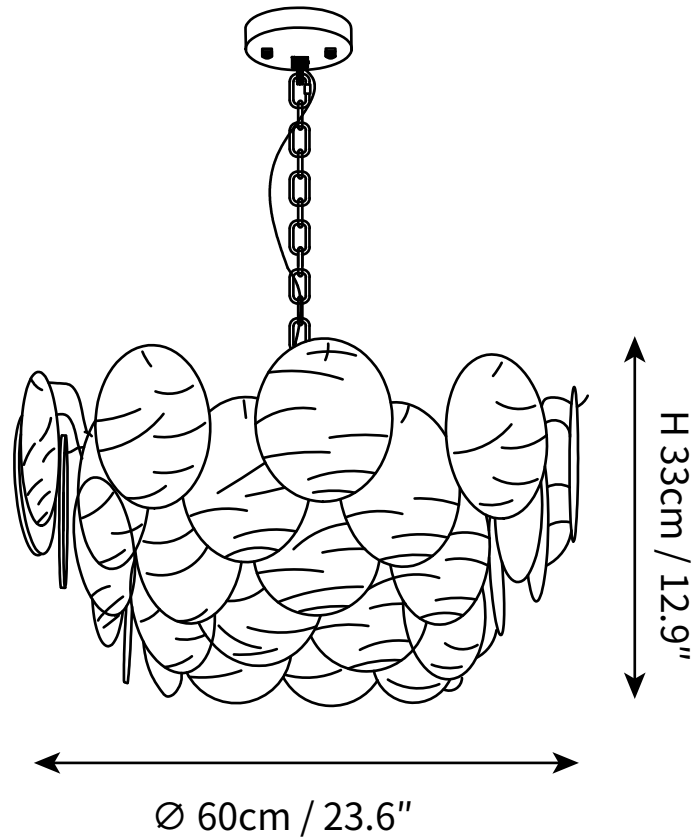

SPECIFICATION SHEET

SPECIFICATION DETAILS

*For custom options, consult factory for details

Fixture Dimensions	Ø 15.7" x H 10.6"
Light source	E14
Wattage	15W
Voltage	AC 110-240V
Color Temperature	Based on the purchase of light bulbs
CRI(Ra)	80CRI
Mounting	Ceiling
Driver Required	NO
Optional Color Temps	Buy bulbs as needed
LED Rated Life	Based on bulb life (we do not supply bulbs)
Dimming	Dimming is not supported
Finishes	Gold
Glass Details	Clear glass
Material	Metal, Glass
Hanging Chain Length	Chain lengths range between 50cm - 100cm
Hanging Chain Type	Gold/ Chain

SPECIFICATION SHEET

SPECIFICATION DETAILS

*For custom options, consult factory for details

Fixture Dimensions	Ø 19.6" x H 10.6"
Light source	E14
Wattage	15W
Voltage	AC 110-240V
Color Temperature	Based on the purchase of light bulbs
CRI(Ra)	80CRI
Mounting	Ceiling
Driver Required	NO
Optional Color Temps	Buy bulbs as needed
LED Rated Life	Based on bulb life (we do not supply bulbs)
Dimming	Dimming is not supported
Finishes	Gold
Glass Details	Clear glass
Material	Metal, Glass
Hanging Chain Length	Chain lengths range between 50cm - 100cm
Hanging Chain Type	Gold/ Chain

SPECIFICATION SHEET

SPECIFICATION DETAILS

*For custom options, consult factory for details

Fixture Dimensions	Ø 23.6" x H 12.9"
Light source	E14
Wattage	15W
Voltage	AC 110-240V
Color Temperature	Based on the purchase of light bulbs
CRI(Ra)	80CRI
Mounting	Ceiling
Driver Required	NO
Optional Color Temps	Buy bulbs as needed
LED Rated Life	Based on bulb life (we do not supply bulbs)
Dimming	Dimming is not supported
Finishes	Gold
Glass Details	Clear glass
Material	Metal, Glass
Hanging Chain Length	Chain lengths range between 50cm - 100cm
Hanging Chain Type	Gold/ Chain