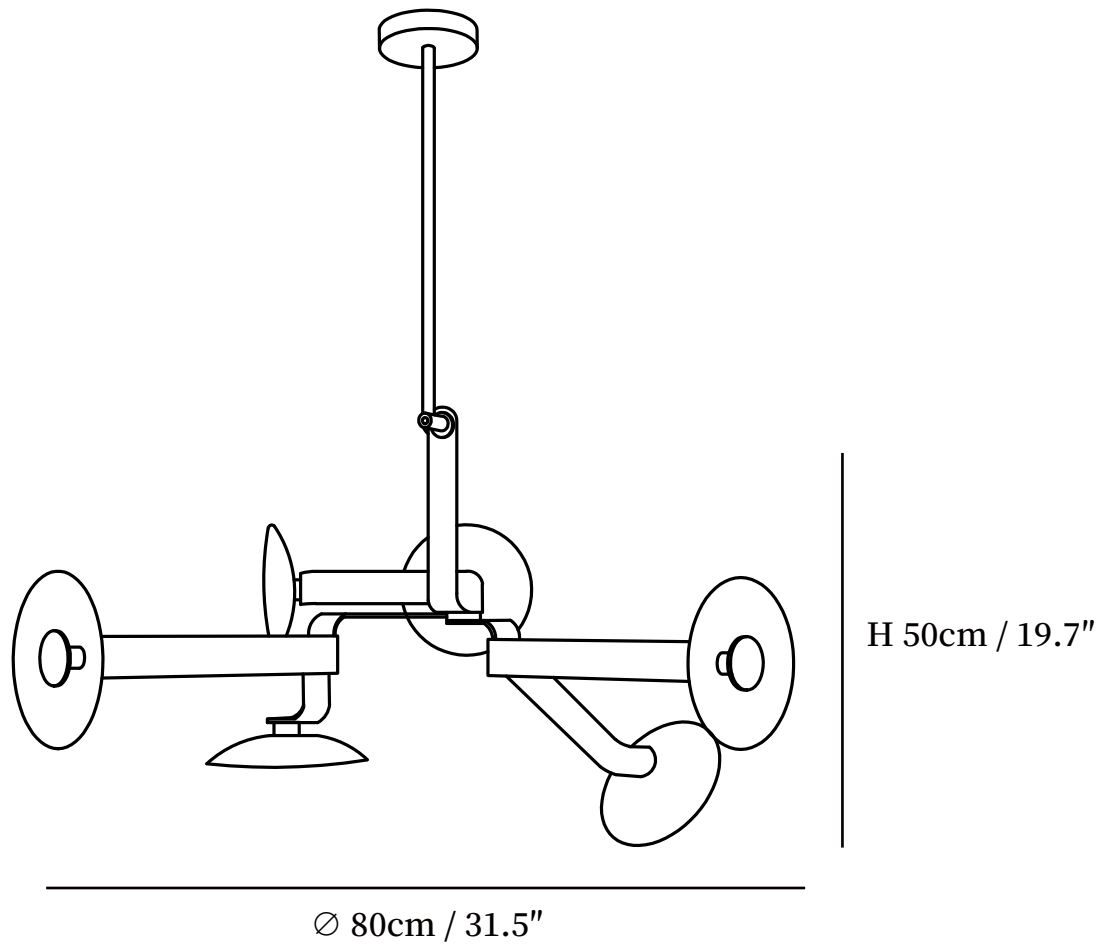

SPECIFICATION SHEET

SPECIFICATION DETAILS

*For custom options, consult factory for details

Fixture Dimensions	D 31.5" x H 19.7"
Light source	Integrated LED
Wattage	~5 W
Voltage	AC 110-240V
Color Temperature	3000K
CRI(Ra)	80CRI
Mounting	Ceiling
Driver Required	Yes
Optional Color Temps	Warm Light (3000K), Neutral Light (4500K), Cool Light (6000K)
LED Rated Life	30000 hours
Dimming	Dimming is not supported
Finishes	Brown
Shade Details	White
Material	Iron
Rod Length	Rod lengths range between 50cm - 100cm
Rod Type	gold / Rod