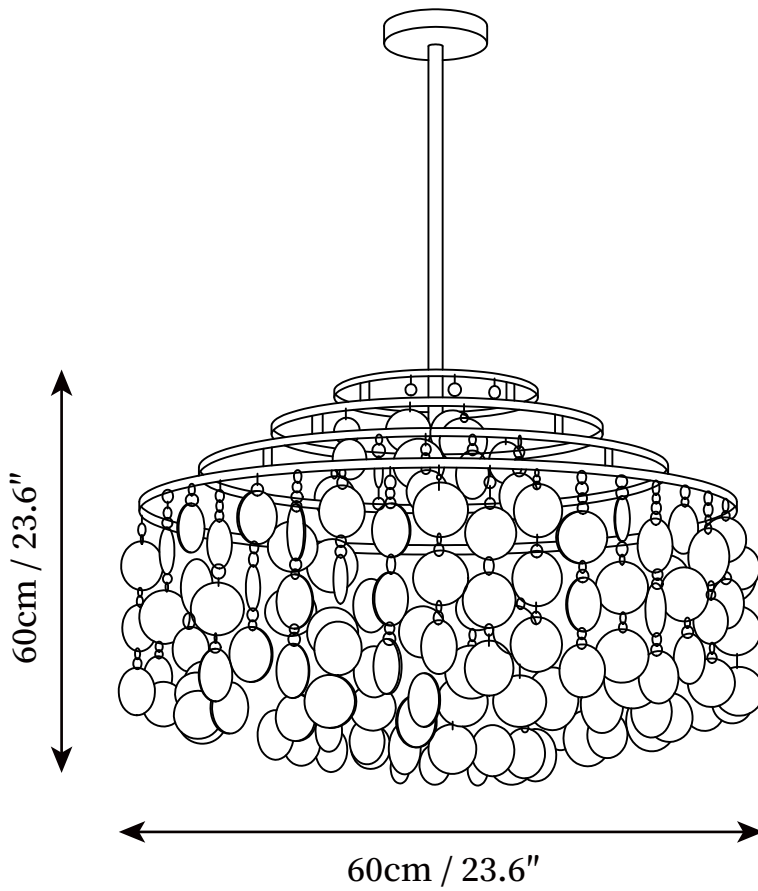

## SPECIFICATION DETAILS

\*For custom options, consult factory for details

<b>Fixture Dimensions</b>	D 11" x H 15.7"
<b>Light source</b>	E26 or E27 (bulb not included)
<b>Wattage</b>	MAX 40W incandescent bulb or LED equivalent.
<b>Voltage</b>	AC 110-240V
<b>Mounting</b>	Hardwired.
<b>Dimming</b>	Compatible with dimmable bulbs (bulb not included)
<b>Control method</b>	Compatible with common wall switches (not included)
<b>Finishes</b>	Chrome, Gold.
<b>Shade Details</b>	White shell.
<b>Material</b>	Natural shells, Iron.
<b>Rod Length</b>	Suspension rod is 19.7", and can be spliced as needed.

## SPECIFICATION DETAILS

\*For custom options, consult factory for details

<b>Fixture Dimensions</b>	D 13" x H 19.7" D 17.7" x H 19.7"
<b>Light source</b>	E26 or E27 (bulb not included)
<b>Wattage</b>	MAX 40W incandescent bulb or LED equivalent.
<b>Voltage</b>	AC 110-240V
<b>Mounting</b>	Hardwired.
<b>Dimming</b>	Compatible with dimmable bulbs (bulb not included)
<b>Control method</b>	Compatible with common wall switches (not included)
<b>Finishes</b>	Chrome, Gold.
<b>Shade Details</b>	White shell.
<b>Material</b>	Natural shells, Iron.
<b>Rod Length</b>	Suspension rod is 19.7", and can be spliced as needed.

## SPECIFICATION DETAILS

\*For custom options, consult factory for details

<b>Fixture Dimensions</b>	D 23.6" x H 23.6"
<b>Light source</b>	E26 or E27 (bulb not included)
<b>Wattage</b>	MAX 40W incandescent bulb or LED equivalent.
<b>Voltage</b>	AC 110-240V
<b>Mounting</b>	Hardwired.
<b>Dimming</b>	Compatible with dimmable bulbs (bulb not included)
<b>Control method</b>	Compatible with common wall switches (not included)
<b>Finishes</b>	Chrome, Gold.
<b>Shade Details</b>	White shell.
<b>Material</b>	Natural shells, Iron.
<b>Rod Length</b>	Suspension rod is 19.7", and can be spliced as needed.