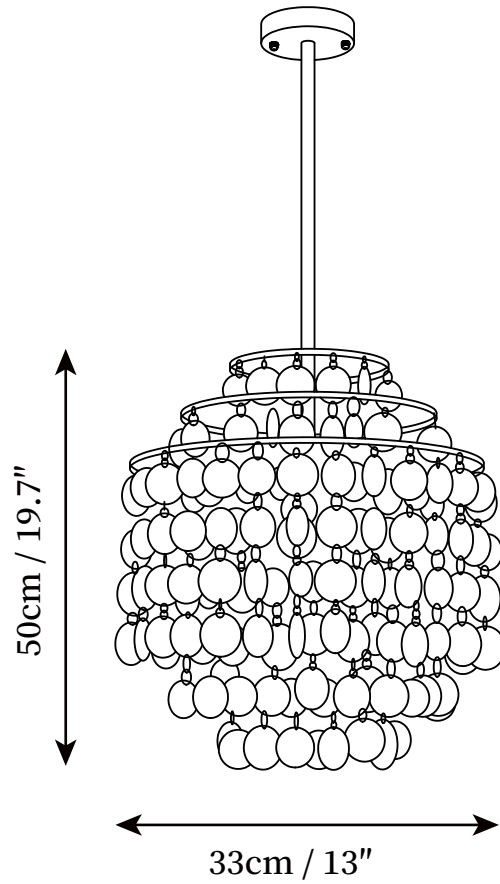

## SPECIFICATION DETAILS

\*For custom options, consult factory for details

<b>Fixture Dimensions</b>	D 11" x H 15.7"
<b>Light source</b>	E26 or E27 (bulb not included)
<b>Wattage</b>	MAX 40W incandescent bulb or LED equivalent.
<b>Voltage</b>	AC 110-240V
<b>Mounting</b>	Hardwired.
<b>Dimming</b>	Compatible with dimmable bulbs (bulb not included)
<b>Control method</b>	Compatible with common wall switches (not included)
<b>Finishes</b>	Chrome, Gold.
<b>Shade Details</b>	White shell.
<b>Material</b>	Natural shells, Iron.
<b>Rod Length</b>	Suspension rod is 19.7", and can be spliced as needed.

## SPECIFICATION DETAILS

\*For custom options, consult factory for details

<b>Fixture Dimensions</b>	D 13" x H 19.7" D 17.7" x H 19.7"
<b>Light source</b>	E26 or E27 (bulb not included)
<b>Wattage</b>	MAX 40W incandescent bulb or LED equivalent.
<b>Voltage</b>	AC 110-240V
<b>Mounting</b>	Hardwired.
<b>Dimming</b>	Compatible with dimmable bulbs (bulb not included)
<b>Control method</b>	Compatible with common wall switches (not included)
<b>Finishes</b>	Chrome, Gold.
<b>Shade Details</b>	White shell.
<b>Material</b>	Natural shells, Iron.
<b>Rod Length</b>	Suspension rod is 19.7", and can be spliced as needed.

## SPECIFICATION DETAILS

\*For custom options, consult factory for details

<b>Fixture Dimensions</b>	D 27.6" x H 25.6" D 31.5" x H 25.6"
<b>Light source</b>	E26 or E27 (bulb not included)
<b>Wattage</b>	MAX 40W incandescent bulb or LED equivalent.
<b>Voltage</b>	AC 110-240V
<b>Mounting</b>	Hardwired.
<b>Dimming</b>	Compatible with dimmable bulbs (bulb not included)
<b>Control method</b>	Compatible with common wall switches (not included)
<b>Finishes</b>	Chrome, Gold.
<b>Shade Details</b>	White shell.
<b>Material</b>	Natural shells, Iron.
<b>Rod Length</b>	Suspension rod is 19.7", and can be spliced as needed.