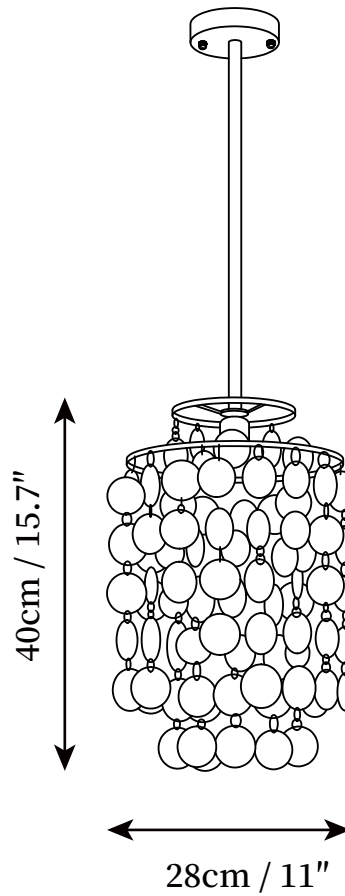

## SPECIFICATION DETAILS

\*For custom options, consult factory for details

<b>Fixture Dimensions</b>	D 11" x H 15.7"
<b>Light source</b>	E26 or E27 (bulb not included)
<b>Wattage</b>	MAX 40W incandescent bulb or LED equivalent.
<b>Voltage</b>	AC 110-240V
<b>Mounting</b>	Hardwired.
<b>Dimming</b>	Compatible with dimmable bulbs (bulb not included)
<b>Control method</b>	Compatible with common wall switches (not included)
<b>Finishes</b>	Chrome, Gold.
<b>Shade Details</b>	White shell.
<b>Material</b>	Natural shells, Iron.
<b>Rod Length</b>	Suspension rod is 19.7", and can be spliced as needed.

## SPECIFICATION DETAILS

\*For custom options, consult factory for details

<b>Fixture Dimensions</b>	D 13" x H 19.7" D 17.7" x H 19.7"
<b>Light source</b>	E26 or E27 (bulb not included)
<b>Wattage</b>	MAX 40W incandescent bulb or LED equivalent.
<b>Voltage</b>	AC 110-240V
<b>Mounting</b>	Hardwired.
<b>Dimming</b>	Compatible with dimmable bulbs (bulb not included)
<b>Control method</b>	Compatible with common wall switches (not included)
<b>Finishes</b>	Chrome, Gold.
<b>Shade Details</b>	White shell.
<b>Material</b>	Natural shells, Iron.
<b>Rod Length</b>	Suspension rod is 19.7", and can be spliced as needed.

## SPECIFICATION DETAILS

\*For custom options, consult factory for details

<b>Fixture Dimensions</b>	D 23.6" x H 23.6"
<b>Light source</b>	E26 or E27 (bulb not included)
<b>Wattage</b>	MAX 40W incandescent bulb or LED equivalent.
<b>Voltage</b>	AC 110-240V
<b>Mounting</b>	Hardwired.
<b>Dimming</b>	Compatible with dimmable bulbs (bulb not included)
<b>Control method</b>	Compatible with common wall switches (not included)
<b>Finishes</b>	Chrome, Gold.
<b>Shade Details</b>	White shell.
<b>Material</b>	Natural shells, Iron.
<b>Rod Length</b>	Suspension rod is 19.7", and can be spliced as needed.