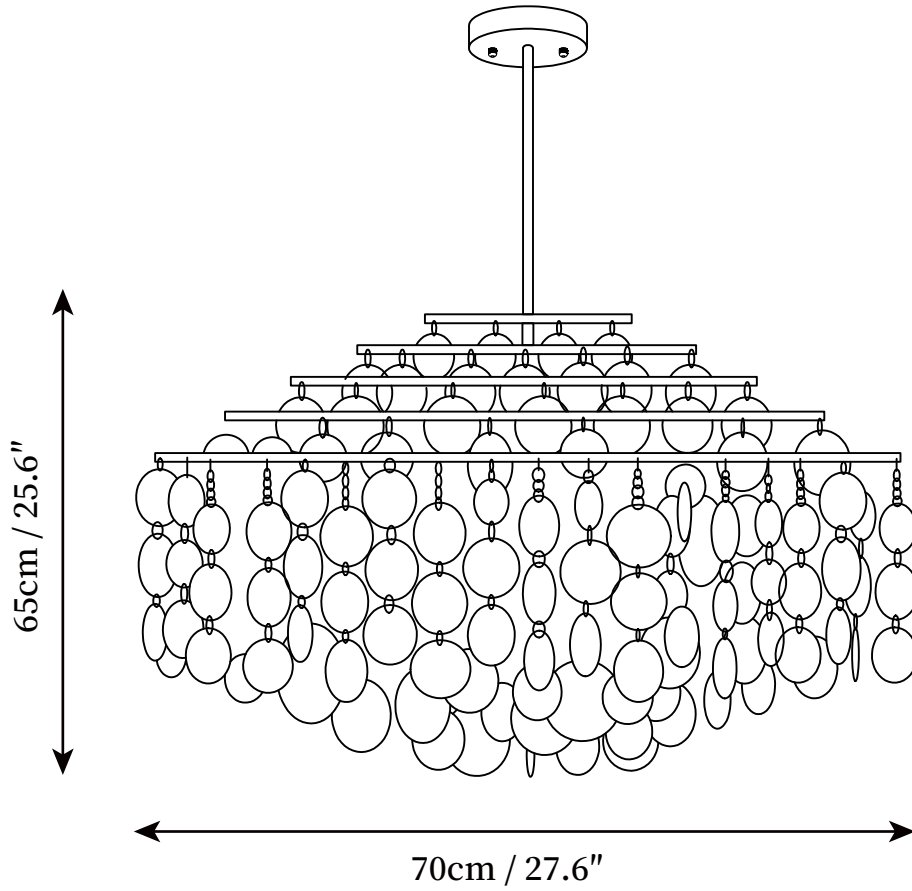

SPECIFICATION SHEET

SPECIFICATION DETAILS

*For custom options, consult factory for details

Fixture Dimensions	D 27.6" x H 25.6" D 31.5" x H 25.6"
Light source	E26 or E27 (bulb not included)
Wattage	MAX 40W incandescent bulb or LED equivalent.
Voltage	AC 110-240V
Mounting	Hardwired.
Dimming	Compatible with dimmable bulbs (bulb not included)
Control method	Compatible with common wall switches (not included)
Finishes	Chrome, Gold.
Shade Details	White shell.
Material	Natural shells, Iron.
Rod Length	Suspension rod is 19.7", and can be spliced as needed.