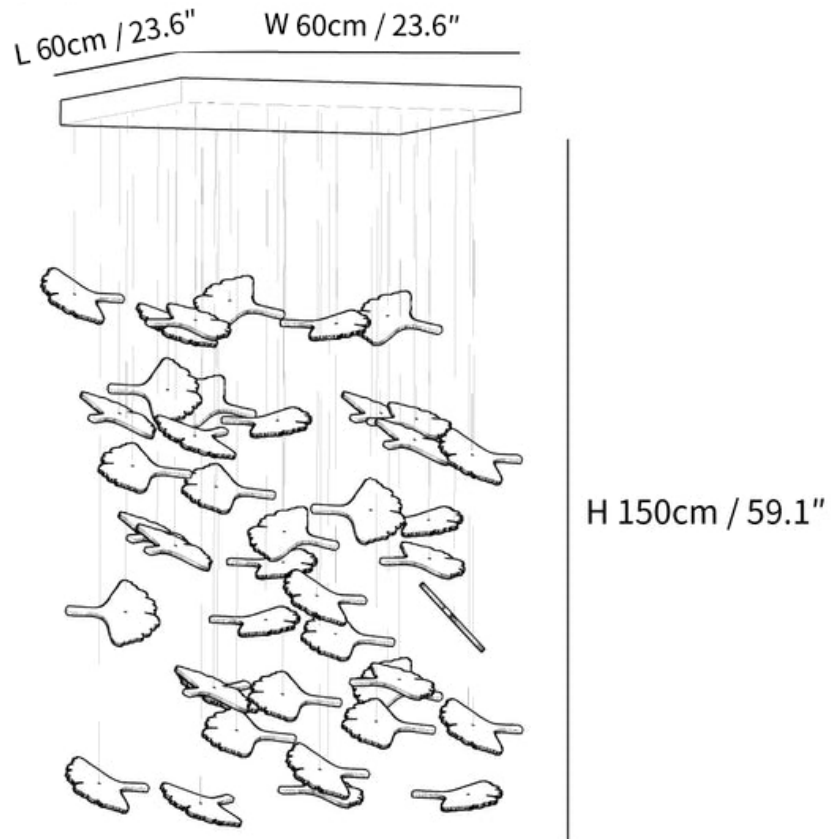

SPECIFICATION SHEET

SPECIFICATION DETAILS

*For custom options, consult factory for details

Fixture Dimensions	L 23.6" x W 23.6" x H 59.1"
Light source	Integrated LED
Wattage	~ 5W
Voltage	AC 110-240V
Dimming	Not supported
CRI(Ra)	90+ CRI
Mounting	Hardwired.
LED Rated Life	30000 hours
Color Temperature	Warm Light (3000K), Neutral Light (4000K), Cool Light (6000K)
Control method	Compatible with common wall switches (not included)
Finishes	Clear, Yellow, Blue, Red
Shadow Details	Clear, Yellow, Blue, Red
Material	Metal, Glass
Wire Length	The standard length of the cord is 59" (150 cm), the length is adjustable.

SPECIFICATION SHEET

SPECIFICATION DETAILS

*For custom options, consult factory for details

SKU	VKC-23070621522
Fixture Dimensions	L 31.5" x W 31.5" x H 59.1"
Light source	Integrated LED
Wattage	~ 5W
Voltage	AC 110-240V
Dimming	Not supported
CRI(Ra)	90+ CRI
Mounting	Hardwired.
LED Rated Life	30000 hours
Color Temperature	Warm Light (3000K), Neutral Light (4000K), Cool Light (6000K)
Control method	Compatible with common wall switches(not included)
Finishes	Clear, Yellow, Blue, Red
Shadow Details	Clear, Yellow, Blue, Red
Material	Metal, Glass
Wire Length	The standard length of the cord is 59" (150 cm), the length is adjustable.

SPECIFICATION SHEET

SPECIFICATION DETAILS

*For custom options, consult factory for details

Fixture Dimensions	L 35.4" x W 35.4" x H 59.1"
Light source	Integrated LED
Wattage	~ 5W
Voltage	AC 110-240V
Dimming	Not supported
CRI(Ra)	90+ CRI
Mounting	Hardwired.
LED Rated Life	30000 hours
Color Temperature	Warm Light (3000K), Neutral Light (4000K), Cool Light (6000K)
Control method	Compatible with common wall switches(not included)
Finishes	Clear, Yellow, Blue, Red
Shadow Details	Clear, Yellow, Blue, Red
Material	Metal, Glass
Wire Length	The standard length of the cord is 59" (150 cm), the length is adjustable.