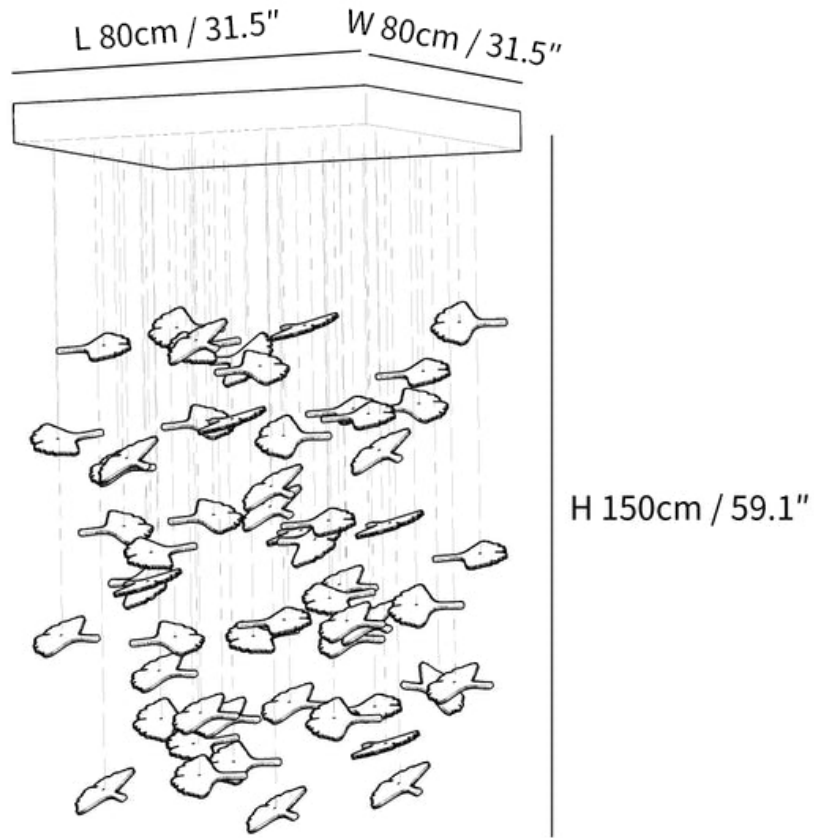

SPECIFICATION SHEET

SPECIFICATION DETAILS

*For custom options, consult factory for details

Fixture Dimensions	L 23.6" x W 23.6" x H 59.1"
Light source	Integrated LED
Wattage	~ 5W
Voltage	AC 110-240V
Dimming	Not supported
CRI(Ra)	90+ CRI
Mounting	Hardwired.
LED Rated Life	30000 hours
Color Temperature	Warm Light (3000K), Neutral Light (4000K), Cool Light (6000K)
Control method	Compatible with common wall switches (not included)
Finishes	Clear, Yellow, Blue, Red
Shadow Details	Clear, Yellow, Blue, Red
Material	Metal, Glass
Wire Length	The standard length of the cord is 59" (150 cm), the length is adjustable.

SPECIFICATION SHEET

SPECIFICATION DETAILS

*For custom options, consult factory for details

SKU	VKC-23070621522
Fixture Dimensions	L 31.5" x W 31.5" x H 59.1"
Light source	Integrated LED
Wattage	~ 5W
Voltage	AC 110-240V
Dimming	Not supported
CRI(Ra)	90+ CRI
Mounting	Hardwired.
LED Rated Life	30000 hours
Color Temperature	Warm Light (3000K), Neutral Light (4000K), Cool Light (6000K)
Control method	Compatible with common wall switches(not included)
Finishes	Clear, Yellow, Blue, Red
Shadow Details	Clear, Yellow, Blue, Red
Material	Metal, Glass
Wire Length	The standard length of the cord is 59" (150 cm), the length is adjustable.

SPECIFICATION SHEET

SPECIFICATION DETAILS

*For custom options, consult factory for details

Fixture Dimensions	L 35.4" x W 35.4" x H 59.1"
Light source	Integrated LED
Wattage	~ 5W
Voltage	AC 110-240V
Dimming	Not supported
CRI(Ra)	90+ CRI
Mounting	Hardwired.
LED Rated Life	30000 hours
Color Temperature	Warm Light (3000K), Neutral Light (4000K), Cool Light (6000K)
Control method	Compatible with common wall switches(not included)
Finishes	Clear, Yellow, Blue, Red
Shadow Details	Clear, Yellow, Blue, Red
Material	Metal, Glass
Wire Length	The standard length of the cord is 59" (150 cm), the length is adjustable.