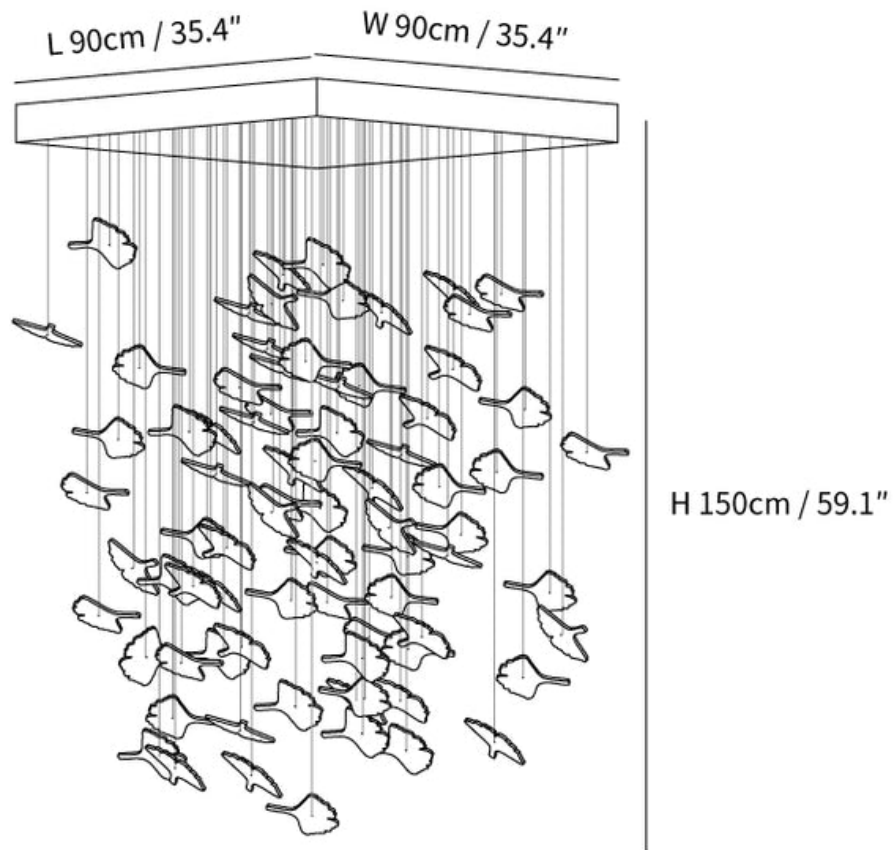

SPECIFICATION SHEET

SPECIFICATION DETAILS

*For custom options, consult factory for details

Fixture Dimensions	L 23.6" x W 23.6" x H 59.1"
Light source	Integrated LED
Wattage	~ 5W
Voltage	AC 110-240V
Dimming	Not supported
CRI(Ra)	90+ CRI
Mounting	Hardwired.
LED Rated Life	30000 hours
Color Temperature	Warm Light (3000K), Neutral Light (4000K), Cool Light (6000K)
Control method	Compatible with common wall switches (not included)
Finishes	Clear, Yellow, Blue, Red
Shadow Details	Clear, Yellow, Blue, Red
Material	Metal, Glass
Wire Length	The standard length of the cord is 59" (150 cm), the length is adjustable.

SPECIFICATION SHEET

SPECIFICATION DETAILS

*For custom options, consult factory for details

SKU	VKC-23070621522
Fixture Dimensions	L 31.5" x W 31.5" x H 59.1"
Light source	Integrated LED
Wattage	~ 5W
Voltage	AC 110-240V
Dimming	Not supported
CRI(Ra)	90+ CRI
Mounting	Hardwired.
LED Rated Life	30000 hours
Color Temperature	Warm Light (3000K), Neutral Light (4000K), Cool Light (6000K)
Control method	Compatible with common wall switches(not included)
Finishes	Clear, Yellow, Blue, Red
Shadow Details	Clear, Yellow, Blue, Red
Material	Metal, Glass
Wire Length	The standard length of the cord is 59" (150 cm), the length is adjustable.

SPECIFICATION SHEET

SPECIFICATION DETAILS

*For custom options, consult factory for details

Fixture Dimensions	L 35.4" x W 35.4" x H 59.1"
Light source	Integrated LED
Wattage	~ 5W
Voltage	AC 110-240V
Dimming	Not supported
CRI(Ra)	90+ CRI
Mounting	Hardwired.
LED Rated Life	30000 hours
Color Temperature	Warm Light (3000K), Neutral Light (4000K), Cool Light (6000K)
Control method	Compatible with common wall switches(not included)
Finishes	Clear, Yellow, Blue, Red
Shadow Details	Clear, Yellow, Blue, Red
Material	Metal, Glass
Wire Length	The standard length of the cord is 59" (150 cm), the length is adjustable.