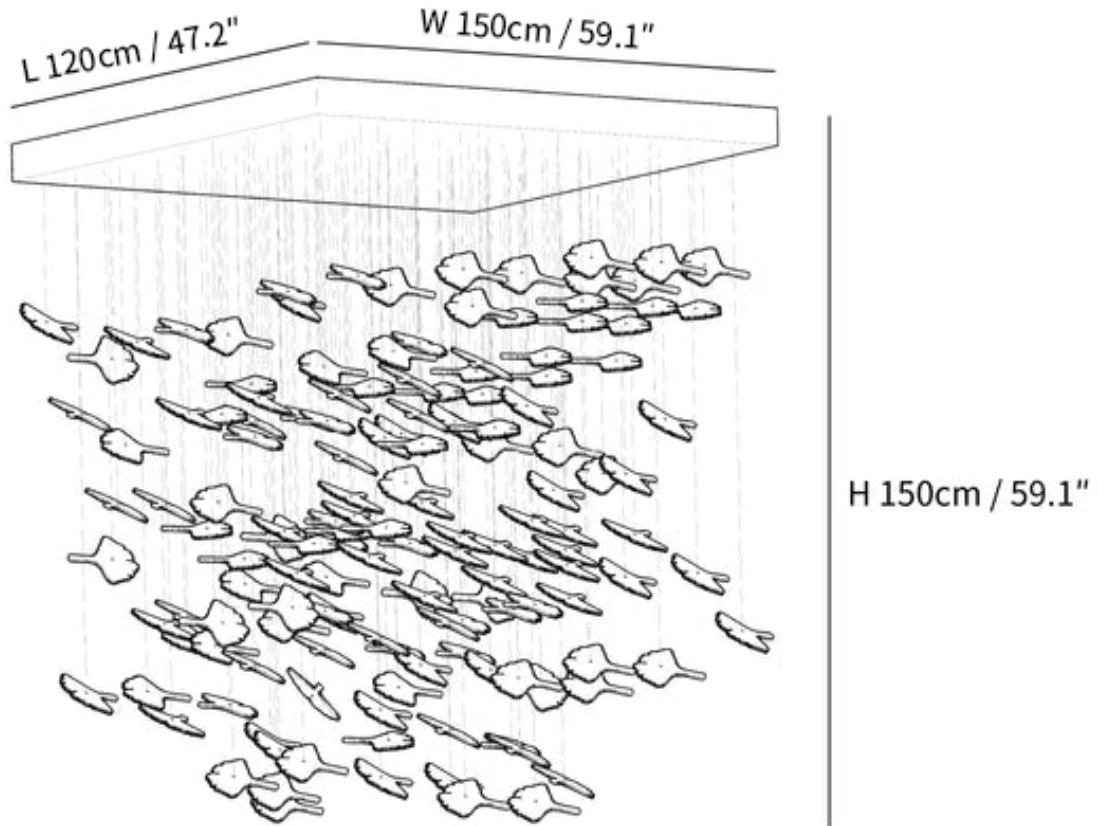

SPECIFICATION SHEET

SPECIFICATION DETAILS

*For custom options, consult factory for details

Fixture Dimensions	L 23.6" x W 23.6" x H 59.1"
Light source	Integrated LED
Wattage	~ 5W
Voltage	AC 110-240V
Dimming	Not supported
CRI(Ra)	90+ CRI
Mounting	Hardwired.
LED Rated Life	30000 hours
Color Temperature	Warm Light (3000K), Neutral Light (4000K), Cool Light (6000K)
Control method	Compatible with common wall switches (not included)
Finishes	Clear, Yellow, Blue, Red
Shadow Details	Clear, Yellow, Blue, Red
Material	Metal, Glass
Wire Length	The standard length of the cord is 59" (150 cm), the length is adjustable.

SPECIFICATION SHEET

SPECIFICATION DETAILS

*For custom options, consult factory for details

SKU	VKC-23070621522
Fixture Dimensions	L 31.5" x W 31.5" x H 59.1"
Light source	Integrated LED
Wattage	~ 5W
Voltage	AC 110-240V
Dimming	Not supported
CRI(Ra)	90+ CRI
Mounting	Hardwired.
LED Rated Life	30000 hours
Color Temperature	Warm Light (3000K), Neutral Light (4000K), Cool Light (6000K)
Control method	Compatible with common wall switches(not included)
Finishes	Clear, Yellow, Blue, Red
Shadow Details	Clear, Yellow, Blue, Red
Material	Metal, Glass
Wire Length	The standard length of the cord is 59" (150 cm), the length is adjustable.

SPECIFICATION SHEET

SPECIFICATION DETAILS

*For custom options, consult factory for details

Fixture Dimensions	L 35.4" x W 35.4" x H 59.1"
Light source	Integrated LED
Wattage	~ 5W
Voltage	AC 110-240V
Dimming	Not supported
CRI(Ra)	90+ CRI
Mounting	Hardwired.
LED Rated Life	30000 hours
Color Temperature	Warm Light (3000K), Neutral Light (4000K), Cool Light (6000K)
Control method	Compatible with common wall switches(not included)
Finishes	Clear, Yellow, Blue, Red
Shadow Details	Clear, Yellow, Blue, Red
Material	Metal, Glass
Wire Length	The standard length of the cord is 59" (150 cm), the length is adjustable.