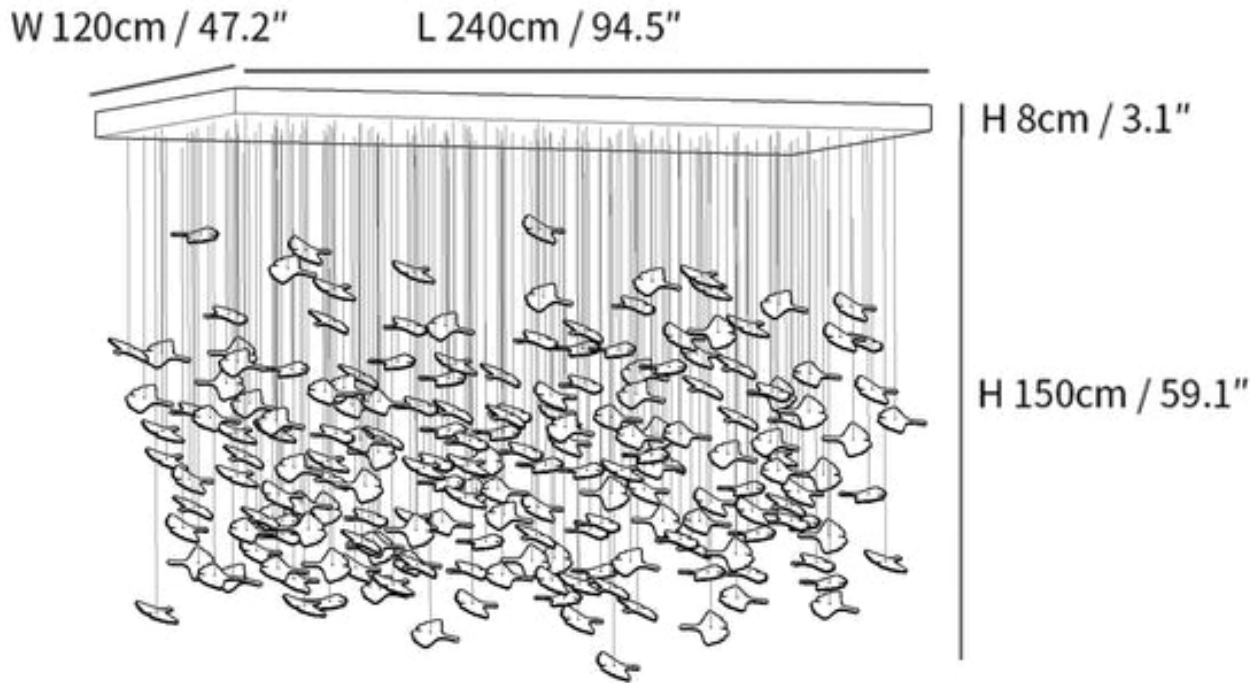

SPECIFICATION SHEET

SPECIFICATION DETAILS

*For custom options, consult factory for details

SKU	VKC-23070621522
Fixture Dimensions	L 31.5" x W 31.5" x H 59.1"
Light source	Integrated LED
Wattage	~ 5W
Voltage	AC 110-240V
Dimming	Not supported
CRI(Ra)	90+ CRI
Mounting	Hardwired.
LED Rated Life	30000 hours
Color Temperature	Warm Light (3000K), Neutral Light (4000K), Cool Light (6000K)
Control method	Compatible with common wall switches(not included)
Finishes	Clear, Yellow, Blue, Red
Shadow Details	Clear, Yellow, Blue, Red
Material	Metal, Glass
Wire Length	The standard length of the cord is 59" (150 cm), the length is adjustable.

SPECIFICATION SHEET

SPECIFICATION DETAILS

*For custom options, consult factory for details

Fixture Dimensions	L 35.4" x W 35.4" x H 59.1"
Light source	Integrated LED
Wattage	~ 5W
Voltage	AC 110-240V
Dimming	Not supported
CRI(Ra)	90+ CRI
Mounting	Hardwired.
LED Rated Life	30000 hours
Color Temperature	Warm Light (3000K), Neutral Light (4000K), Cool Light (6000K)
Control method	Compatible with common wall switches(not included)
Finishes	Clear, Yellow, Blue, Red
Shadow Details	Clear, Yellow, Blue, Red
Material	Metal, Glass
Wire Length	The standard length of the cord is 59" (150 cm), the length is adjustable.

SPECIFICATION DETAILS

*For custom options, consult factory for details

SKU	VKC-230706215260
Fixture Dimensions	L 47.2" x W 59.1" x H 59.1"
Light source	Integrated LED
Wattage	~ 5W
Voltage	AC 110-240V
Dimming	Not supported
CRI(Ra)	90+ CRI
Mounting	Hardwired.
LED Rated Life	30000 hours
Color Temperature	Warm Light (3000K), Neutral Light (4000K), Cool Light (6000K)
Control method	Compatible with common wall switches (not included)
Finishes	Clear, Yellow, Blue, Red
Shadow Details	Clear, Yellow, Blue, Red
Material	Metal, Glass
Wire Length	The standard length of the cord is 59" (150 cm), the length is adjustable.
Warranty	2 Years
Certification	UL, CE, CCC, ETL, SAA.