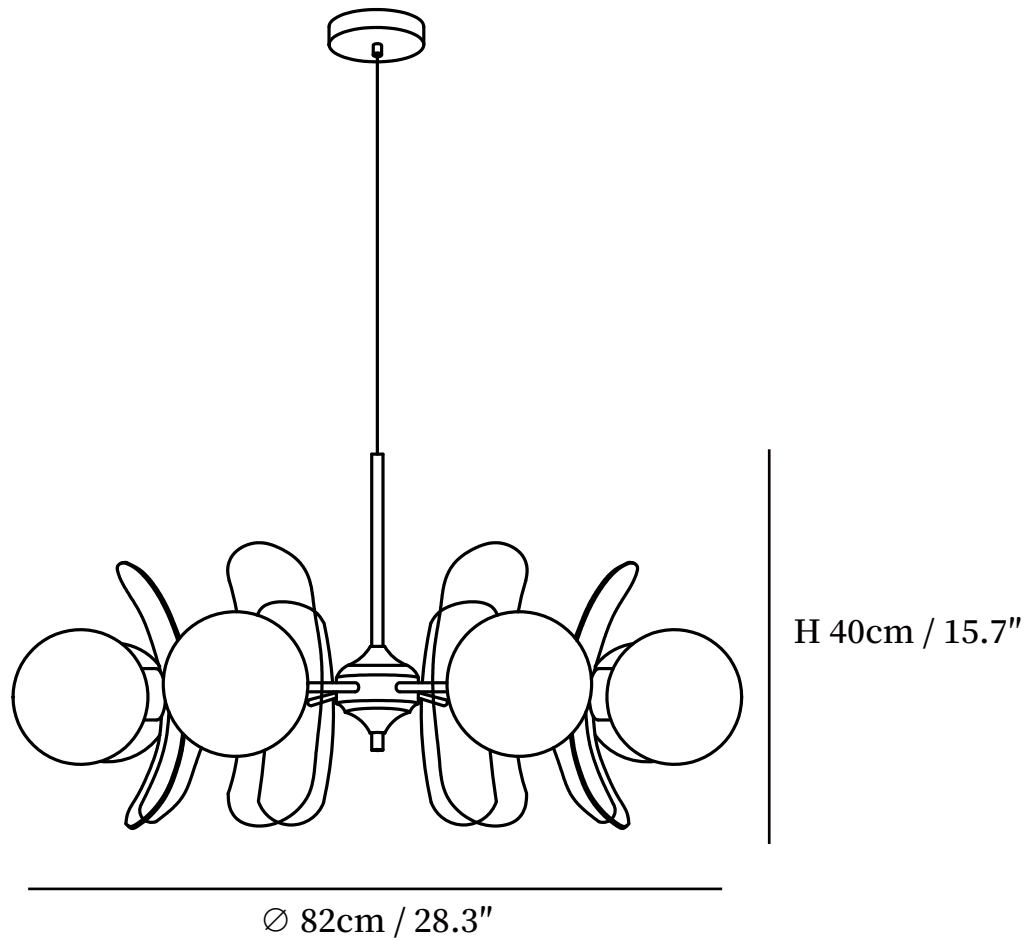

SPECIFICATION SHEET

SPECIFICATION DETAILS

*For custom options, consult factory for details

Fixture Dimensions	D 23.6" x H 15.7"
Light source	E27
Wattage	Max 40W
Voltage	AC 110-240V
Color Temperature	Based on the purchase of light bulbs
CRI(Ra)	80CRI
Mounting	Ceiling
Driver Required	NO
Optional Color Temps	Buy bulbs as needed
LED Rated Life	Based on bulb life (we do not supply bulbs)
Dimming	Dimming is not supported
Finishes	Brown & Chrome, Orange & Chrome
Glass Details	White
Material	Iron, Glass
Wire Length	59"
Wire Type	Black Coaxial Wire

SPECIFICATION SHEET

SPECIFICATION DETAILS

*For custom options, consult factory for details

Fixture Dimensions	D 28.3" x H 15.7"
Light source	E27
Wattage	Max 40W
Voltage	AC 110-240V
Color Temperature	Based on the purchase of light bulbs
CRI(Ra)	80CRI
Mounting	Ceiling
Driver Required	NO
Optional Color Temps	Buy bulbs as needed
LED Rated Life	Based on bulb life (we do not supply bulbs)
Dimming	Dimming is not supported
Finishes	Brown & Chrome, Orange & Chrome
Glass Details	White
Material	Iron, Glass
Wire Length	59"
Wire Type	Black Coaxial Wire

SPECIFICATION SHEET

SPECIFICATION DETAILS

*For custom options, consult factory for details

Fixture Dimensions	D 32.3" x H 15.7"
Light source	E27
Wattage	Max 40W
Voltage	AC 110-240V
Color Temperature	Based on the purchase of light bulbs
CRI(Ra)	80CRI
Mounting	Ceiling
Driver Required	NO
Optional Color Temps	Buy bulbs as needed
LED Rated Life	Based on bulb life (we do not supply bulbs)
Dimming	Dimming is not supported
Finishes	Brown & Chrome, Orange & Chrome
Glass Details	White
Material	Iron, Glass
Wire Length	59"
Wire Type	Black Coaxial Wire