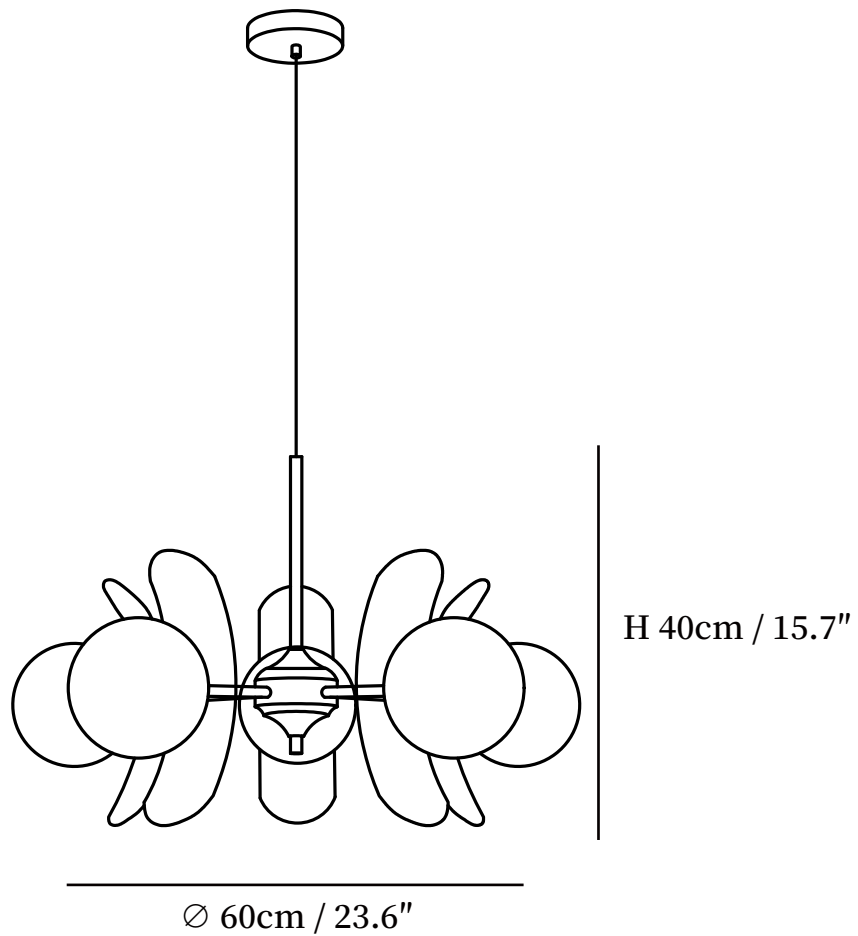

SPECIFICATION SHEET

SPECIFICATION DETAILS

*For custom options, consult factory for details

Fixture Dimensions	D 23.6" x H 15.7"
Light source	E27
Wattage	Max 40W
Voltage	AC 110-240V
Color Temperature	Based on the purchase of light bulbs
CRI(Ra)	80CRI
Mounting	Ceiling
Driver Required	NO
Optional Color Temps	Buy bulbs as needed
LED Rated Life	Based on bulb life (we do not supply bulbs)
Dimming	Dimming is not supported
Finishes	Brown & Chrome, Orange & Chrome
Glass Details	White
Material	Iron, Glass
Wire Length	59"
Wire Type	Black Coaxial Wire

SPECIFICATION SHEET

SPECIFICATION DETAILS

*For custom options, consult factory for details

Fixture Dimensions	D 28.3" x H 15.7"
Light source	E27
Wattage	Max 40W
Voltage	AC 110-240V
Color Temperature	Based on the purchase of light bulbs
CRI(Ra)	80CRI
Mounting	Ceiling
Driver Required	NO
Optional Color Temps	Buy bulbs as needed
LED Rated Life	Based on bulb life (we do not supply bulbs)
Dimming	Dimming is not supported
Finishes	Brown & Chrome, Orange & Chrome
Glass Details	White
Material	Iron, Glass
Wire Length	59"
Wire Type	Black Coaxial Wire