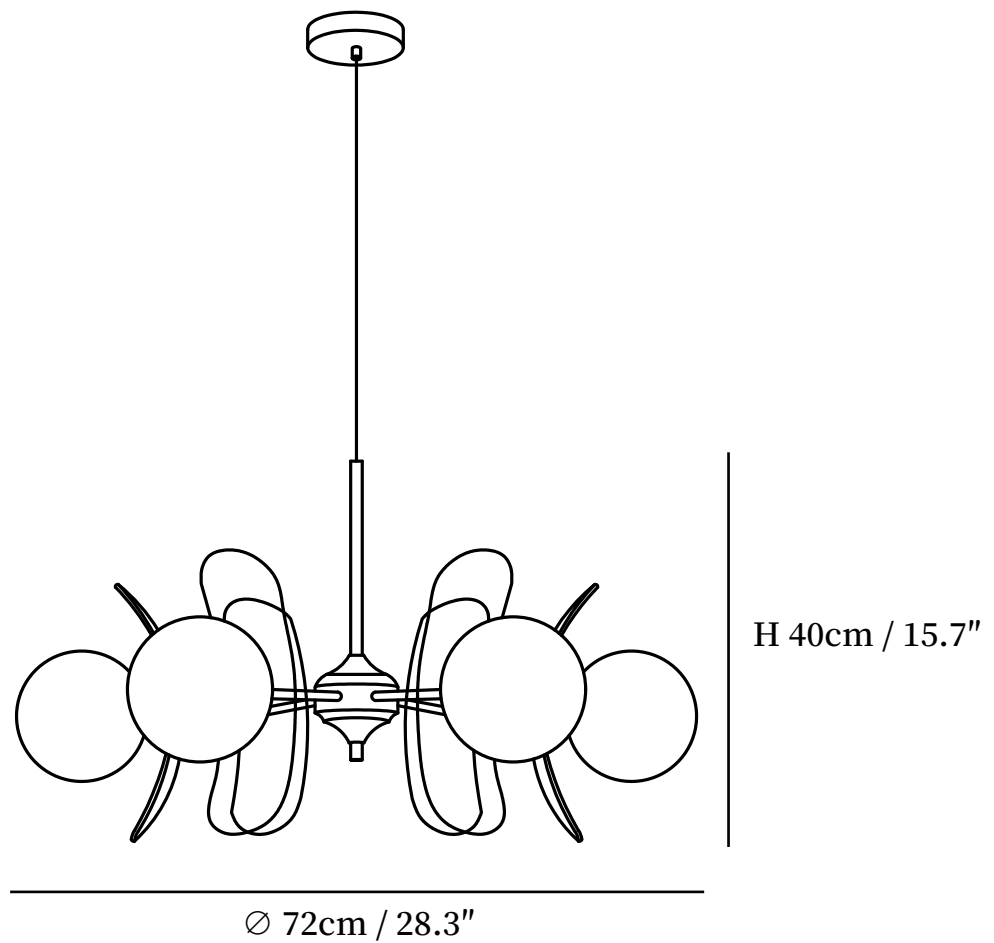

SPECIFICATION SHEET

SPECIFICATION DETAILS

*For custom options, consult factory for details

Fixture Dimensions	D 23.6" x H 15.7"
Light source	E27
Wattage	Max 40W
Voltage	AC 110-240V
Color Temperature	Based on the purchase of light bulbs
CRI(Ra)	80CRI
Mounting	Ceiling
Driver Required	NO
Optional Color Temps	Buy bulbs as needed
LED Rated Life	Based on bulb life (we do not supply bulbs)
Dimming	Dimming is not supported
Finishes	Brown & Chrome, Orange & Chrome
Glass Details	White
Material	Iron, Glass
Wire Length	59"
Wire Type	Black Coaxial Wire

SPECIFICATION SHEET

SPECIFICATION DETAILS

*For custom options, consult factory for details

Fixture Dimensions	D 28.3" x H 15.7"
Light source	E27
Wattage	Max 40W
Voltage	AC 110-240V
Color Temperature	Based on the purchase of light bulbs
CRI(Ra)	80CRI
Mounting	Ceiling
Driver Required	NO
Optional Color Temps	Buy bulbs as needed
LED Rated Life	Based on bulb life (we do not supply bulbs)
Dimming	Dimming is not supported
Finishes	Brown & Chrome, Orange & Chrome
Glass Details	White
Material	Iron, Glass
Wire Length	59"
Wire Type	Black Coaxial Wire