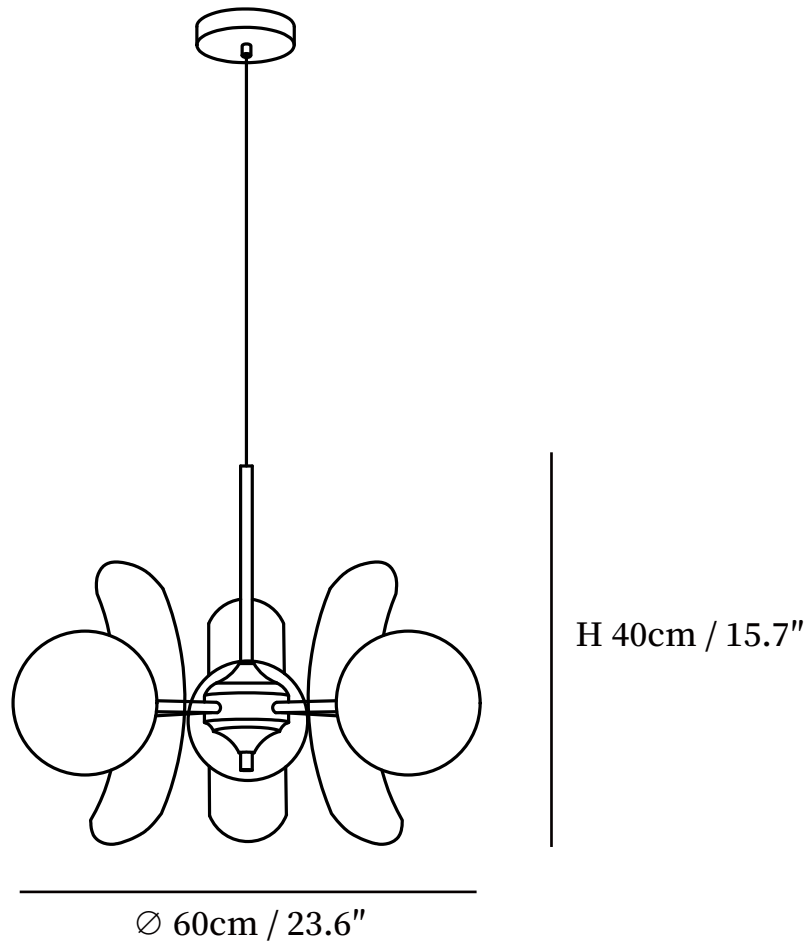

SPECIFICATION SHEET

SPECIFICATION DETAILS

*For custom options, consult factory for details

Fixture Dimensions	D 23.6" x H 15.7"
Light source	E27
Wattage	Max 40W
Voltage	AC 110-240V
Color Temperature	Based on the purchase of light bulbs
CRI(Ra)	80CRI
Mounting	Ceiling
Driver Required	NO
Optional Color Temps	Buy bulbs as needed
LED Rated Life	Based on bulb life (we do not supply bulbs)
Dimming	Dimming is not supported
Finishes	Brown & Chrome, Orange & Chrome
Glass Details	White
Material	Iron, Glass
Wire Length	59"
Wire Type	Black Coaxial Wire

SPECIFICATION SHEET

SPECIFICATION DETAILS

*For custom options, consult factory for details

Fixture Dimensions	D 28.3" x H 15.7"
Light source	E27
Wattage	Max 40W
Voltage	AC 110-240V
Color Temperature	Based on the purchase of light bulbs
CRI(Ra)	80CRI
Mounting	Ceiling
Driver Required	NO
Optional Color Temps	Buy bulbs as needed
LED Rated Life	Based on bulb life (we do not supply bulbs)
Dimming	Dimming is not supported
Finishes	Brown & Chrome, Orange & Chrome
Glass Details	White
Material	Iron, Glass
Wire Length	59"
Wire Type	Black Coaxial Wire