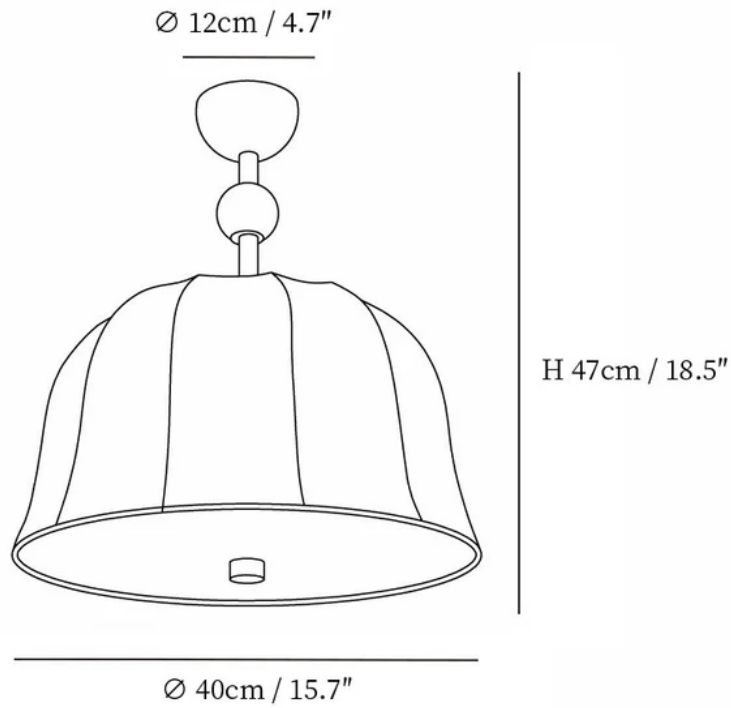

SPECIFICATION SHEET

SPECIFICATION DETAILS

*For custom options, consult factory for details

Fixture Dimensions	$\text{Ø } 15.7'' \times \text{H } 18.5''$
Light source	E26 or E27 (bulb not included)
Wattage	MAX 40W incandescent bulb or LED equivalent.
Voltage	AC 110-240V
Mounting	Hardwired.
Dimming	Please purchase dimmable light bulbs separately.
Control method	Compatible with common wall switches (not included)
Finishes	Gold & Walnut Color.
Shade Details	Beige.
Material	Metal, Wood, Fabric.
