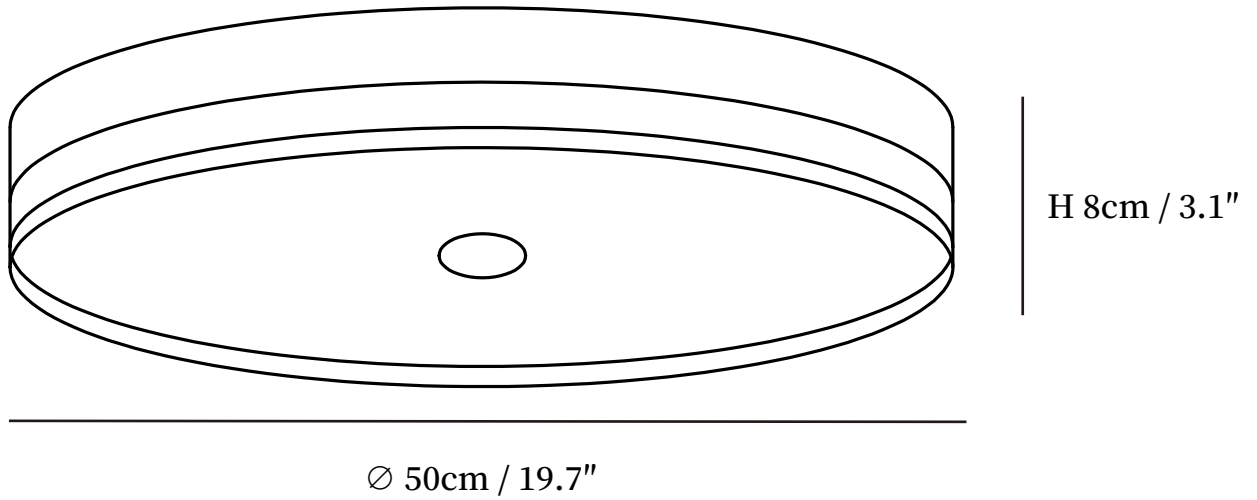

SPECIFICATION SHEET

H 8cm / 3.1"

∅ 40cm / 15.7"

SPECIFICATION DETAILS

*For custom options, consult factory for details

Fixture Dimensions	D 15.7" x H 3.1"
Light source	Integrated LED
Wattage	~5 W
Voltage	AC 110-240V
Color Temperature	3000K
CRI(Ra)	80CRI
Mounting	Ceiling
Driver Required	Yes
Optional Color Temps	Warm Light (3000K), Neutral Light (4500K), Cool Light (6000K)
LED Rated Life	30000 hours
Dimming	Dimming is not supported
Finishes	Black & White
Shade Details	White
Material	Brass, Acrylic
Wire Length	No
Wire Type	No

SPECIFICATION SHEET

SPECIFICATION DETAILS

*For custom options, consult factory for details

Fixture Dimensions	D 19.7" x H 3.1"
Light source	Integrated LED
Wattage	~5 W
Voltage	AC 110-240V
Color Temperature	3000K
CRI(Ra)	80CRI
Mounting	Ceiling
Driver Required	Yes
Optional Color Temps	Warm Light (3000K), Neutral Light (4500K), Cool Light (6000K)
LED Rated Life	30000 hours
Dimming	Dimming is not supported
Finishes	Black & White
Shade Details	White
Material	Brass, Acrylic
Wire Length	No
Wire Type	No