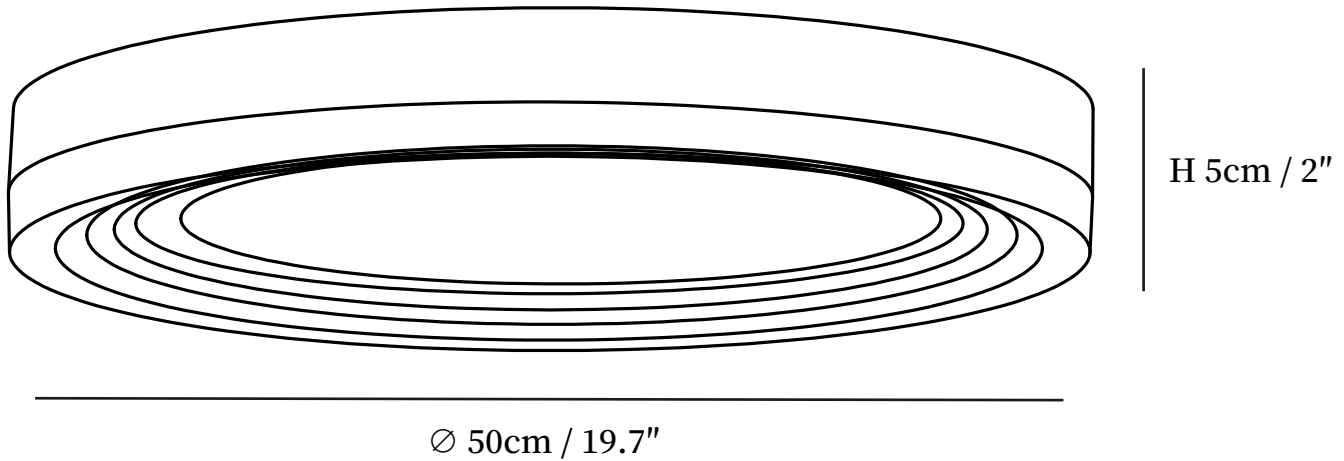

SPECIFICATION SHEET

SPECIFICATION DETAILS

*For custom options, consult factory for details

Fixture Dimensions	D 15.7" x H 2"
Light source	Integrated LED
Wattage	~5 W
Voltage	AC 110-240V
Color Temperature	3000K
CRI(Ra)	80CRI
Mounting	Ceiling
Driver Required	Yes
Optional Color Temps	Warm Light (3000K), Neutral Light (4500K), Cool Light (6000K)
LED Rated Life	30000 hours
Dimming	Dimming is not supported
Finishes	Black & White
Shade Details	White
Material	Aluminum, Acrylic
Wire Length	No
Wire Type	No

SPECIFICATION SHEET

SPECIFICATION DETAILS

*For custom options, consult factory for details

Fixture Dimensions	D 19.7" x H 2"
Light source	Integrated LED
Wattage	~5 W
Voltage	AC 110-240V
Color Temperature	3000K
CRI(Ra)	80CRI
Mounting	Ceiling
Driver Required	Yes
Optional Color Temps	Warm Light (3000K), Neutral Light (4500K), Cool Light (6000K)
LED Rated Life	30000 hours
Dimming	Dimming is not supported
Finishes	Black & White
Shade Details	White
Material	Aluminum, Acrylic
Wire Length	No
Wire Type	No