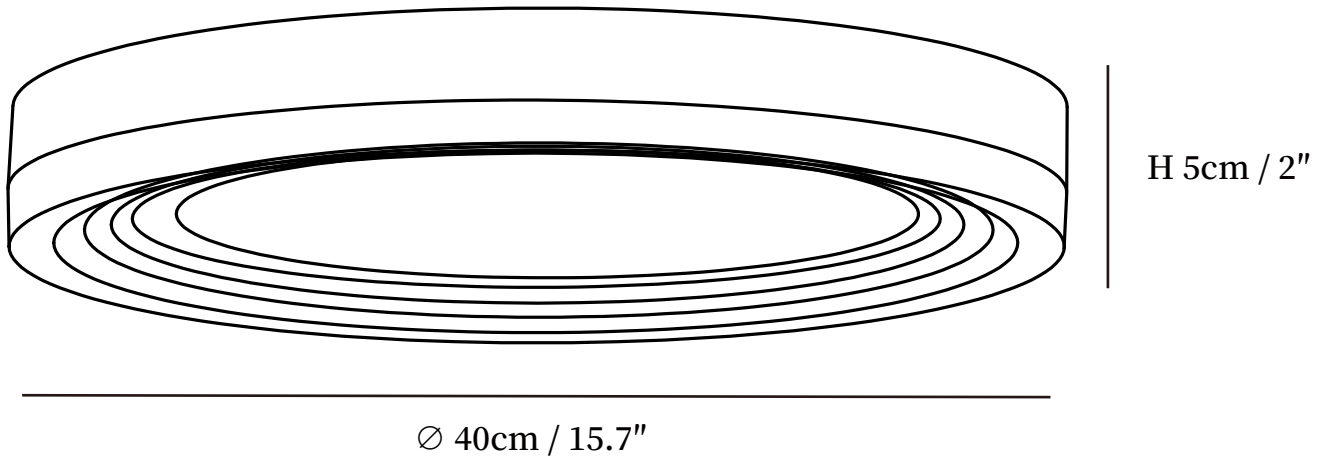

SPECIFICATION SHEET

SPECIFICATION DETAILS

*For custom options, consult factory for details

Fixture Dimensions	D 15.7" x H 2"
Light source	Integrated LED
Wattage	~5 W
Voltage	AC 110-240V
Color Temperature	3000K
CRI(Ra)	80CRI
Mounting	Ceiling
Driver Required	Yes
Optional Color Temps	Warm Light (3000K), Neutral Light (4500K), Cool Light (6000K)
LED Rated Life	30000 hours
Dimming	Dimming is not supported
Finishes	Black & White
Shade Details	White
Material	Aluminum, Acrylic
Wire Length	No
Wire Type	No

SPECIFICATION SHEET

SPECIFICATION DETAILS

*For custom options, consult factory for details

Fixture Dimensions	D 19.7" x H 2"
Light source	Integrated LED
Wattage	~5 W
Voltage	AC 110-240V
Color Temperature	3000K
CRI(Ra)	80CRI
Mounting	Ceiling
Driver Required	Yes
Optional Color Temps	Warm Light (3000K), Neutral Light (4500K), Cool Light (6000K)
LED Rated Life	30000 hours
Dimming	Dimming is not supported
Finishes	Black & White
Shade Details	White
Material	Aluminum, Acrylic
Wire Length	No
Wire Type	No