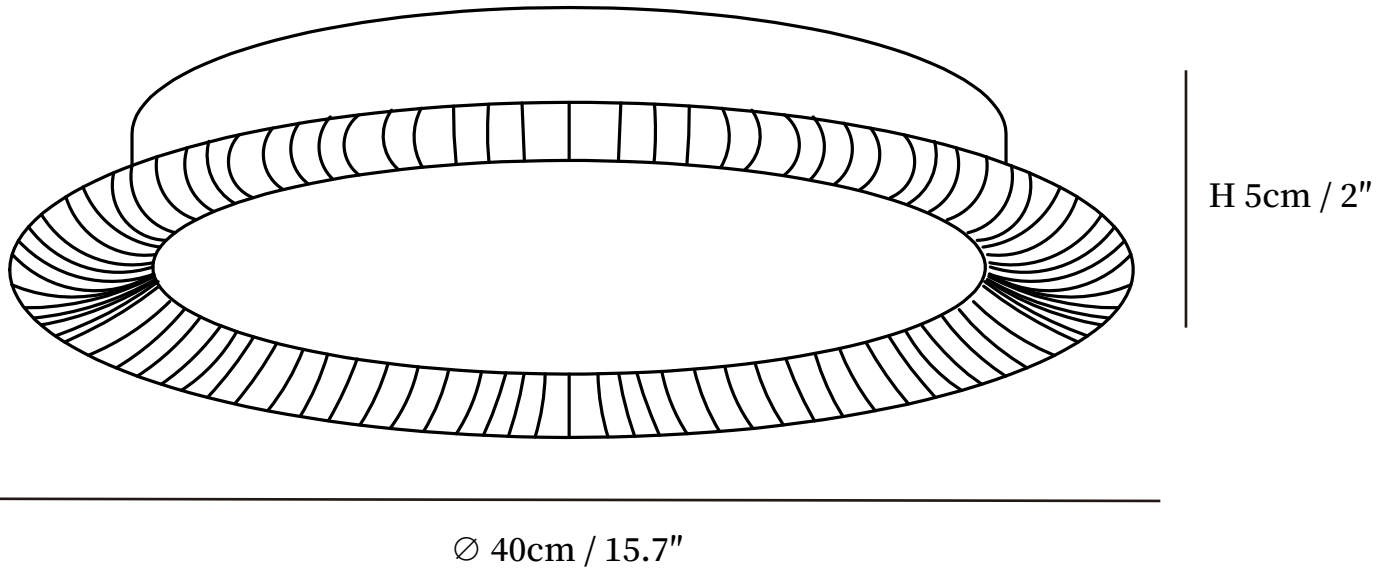

SPECIFICATION SHEET

SPECIFICATION DETAILS

*For custom options, consult factory for details

Fixture Dimensions	D 15.7" x H 2"
Light source	Integrated LED
Wattage	~5 W
Voltage	AC 110-240V
Color Temperature	3000K
CRI(Ra)	80CRI
Mounting	Ceiling
Driver Required	Yes
Optional Color Temps	Warm Light (3000K), Neutral Light (4500K), Cool Light (6000K)
LED Rated Life	30000 hours
Dimming	Dimming is not supported
Finishes	Black & White
Shade Details	White
Material	Aluminum, Acrylic
Wire Length	No
Wire Type	No

SPECIFICATION SHEET

Ø 50cm / 19.7"

SPECIFICATION DETAILS

*For custom options, consult factory for details

Fixture Dimensions	D 19.7" x H 2"
Light source	Integrated LED
Wattage	~5 W
Voltage	AC 110-240V
Color Temperature	3000K
CRI(Ra)	80CRI
Mounting	Ceiling
Driver Required	Yes
Optional Color Temps	Warm Light (3000K), Neutral Light (4500K), Cool Light (6000K)
LED Rated Life	30000 hours
Dimming	Dimming is not supported
Finishes	Black & White
Shade Details	White
Material	Aluminum, Acrylic
Wire Length	No
Wire Type	No