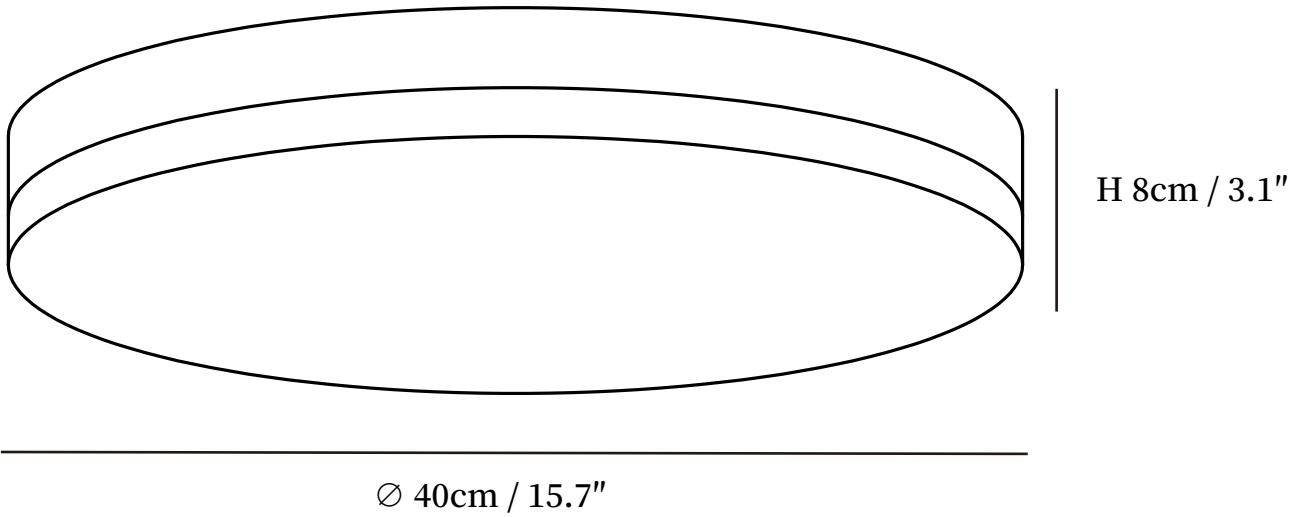

## SPECIFICATION DETAILS

\*For custom options, consult factory for details

<b>Fixture Dimensions</b>	D 15.7" x H 3.1"
<b>Light source</b>	Integrated LED
<b>Wattage</b>	~5 W
<b>Voltage</b>	AC 110-240V
<b>Color Temperature</b>	3000K
<b>CRI(Ra)</b>	80CRI
<b>Mounting</b>	Ceiling
<b>Driver Required</b>	Yes
<b>Optional Color Temps</b>	Warm Light (3000K), Neutral Light (4500K), Cool Light (6000K)
<b>LED Rated Life</b>	30000 hours
<b>Dimming</b>	Dimming is not supported
<b>Finishes</b>	Black & White
<b>Shade Details</b>	White
<b>Material</b>	Aluminum, Acrylic
<b>Wire Length</b>	No
<b>Wire Type</b>	No

## SPECIFICATION DETAILS

\*For custom options, consult factory for details

<b>Fixture Dimensions</b>	D 19.7" x H 3.1"
<b>Light source</b>	Integrated LED
<b>Wattage</b>	~5 W
<b>Voltage</b>	AC 110-240V
<b>Color Temperature</b>	3000K
<b>CRI(Ra)</b>	80CRI
<b>Mounting</b>	Ceiling
<b>Driver Required</b>	Yes
<b>Optional Color Temps</b>	Warm Light (3000K), Neutral Light (4500K), Cool Light (6000K)
<b>LED Rated Life</b>	30000 hours
<b>Dimming</b>	Dimming is not supported
<b>Finishes</b>	Black & White
<b>Shade Details</b>	White
<b>Material</b>	Aluminum, Acrylic
<b>Wire Length</b>	No
<b>Wire Type</b>	No