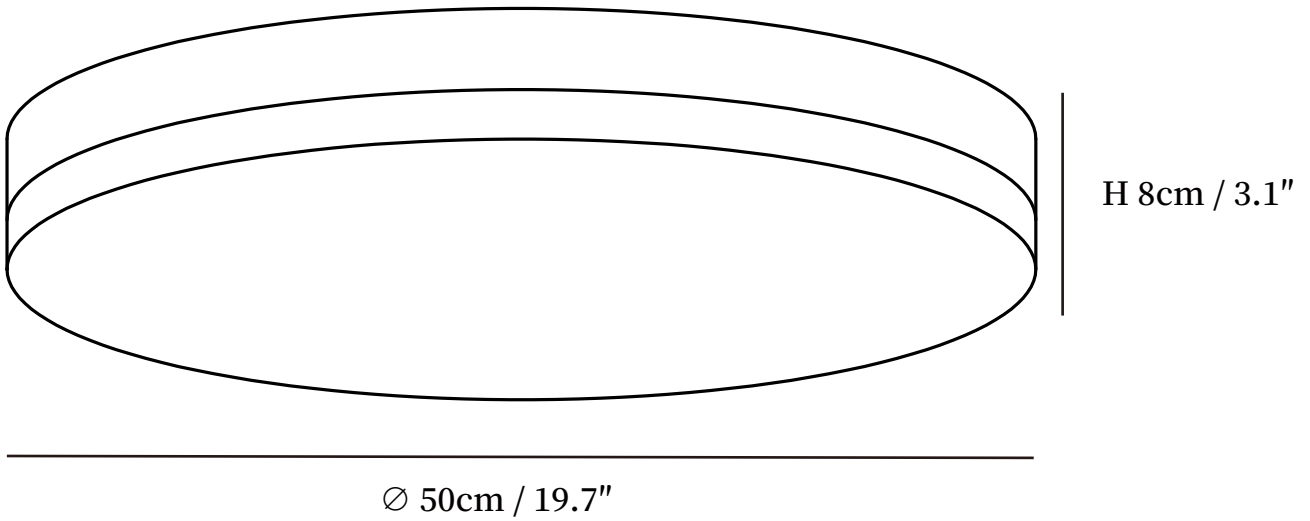

## SPECIFICATION DETAILS

\*For custom options, consult factory for details

<b>Fixture Dimensions</b>	D 15.7" x H 3.1"
<b>Light source</b>	Integrated LED
<b>Wattage</b>	~5 W
<b>Voltage</b>	AC 110-240V
<b>Color Temperature</b>	3000K
<b>CRI(Ra)</b>	80CRI
<b>Mounting</b>	Ceiling
<b>Driver Required</b>	Yes
<b>Optional Color Temps</b>	Warm Light (3000K), Neutral Light (4500K), Cool Light (6000K)
<b>LED Rated Life</b>	30000 hours
<b>Dimming</b>	Dimming is not supported
<b>Finishes</b>	Black & White
<b>Shade Details</b>	White
<b>Material</b>	Aluminum, Acrylic
<b>Wire Length</b>	No
<b>Wire Type</b>	No

## SPECIFICATION DETAILS

\*For custom options, consult factory for details

<b>Fixture Dimensions</b>	D 19.7" x H 3.1"
<b>Light source</b>	Integrated LED
<b>Wattage</b>	~5 W
<b>Voltage</b>	AC 110-240V
<b>Color Temperature</b>	3000K
<b>CRI(Ra)</b>	80CRI
<b>Mounting</b>	Ceiling
<b>Driver Required</b>	Yes
<b>Optional Color Temps</b>	Warm Light (3000K), Neutral Light (4500K), Cool Light (6000K)
<b>LED Rated Life</b>	30000 hours
<b>Dimming</b>	Dimming is not supported
<b>Finishes</b>	Black & White
<b>Shade Details</b>	White
<b>Material</b>	Aluminum, Acrylic
<b>Wire Length</b>	No
<b>Wire Type</b>	No