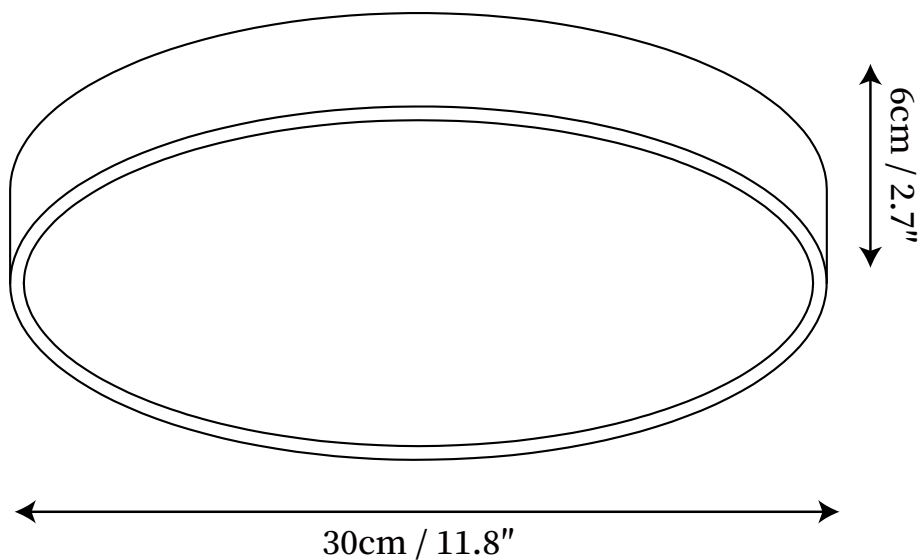

SPECIFICATION SHEET

SPECIFICATION DETAILS

*For custom options, consult factory for details

Fixture Dimensions	D 11.8" x H 2.7", D 15.7" x H 2.7", D 19.7" x H 2.7", D 23.6" x H 2.7"
Light source	Integrated LED
Wattage	~5W
Voltage	AC 110-240V
Dimming	Not supported
CRI(Ra)	90+CRI
Mounting	Hardwired.
LED Rated Life	30000 hours
Color Temperature	Warm Light (3000K), Neutral Light (4000K), Cool Light (6000K)
Control method	Compatible with common wall switches(
Finishes	Wood color
Shade Details	White
Material	Rubberwood, Acrylic

SPECIFICATION SHEET

SPECIFICATION DETAILS

*For custom options, consult factory for details

Fixture Dimensions	L 11.8" x W 11.8" x H 2.7", L 15.7" x W 15.7" x H 2.7", L 19.7" x W 19.7" x H 2.7", L 23.6" x W 23.6" x H 2.7"
Light source	Integrated LED
Wattage	~5W
Voltage	AC 110-240V
Dimming	Not supported
CRI(Ra)	90+CRI
Mounting	Hardwired.
LED Rated Life	30000 hours
Color Temperature	Warm Light (3000K), Neutral Light (4000K), Cool Light (6000K)
Control method	Compatible with common wall switches(
Finishes	Wood color
Shade Details	White
Material	Rubberwood, Acrylic

SPECIFICATION SHEET

SPECIFICATION DETAILS

*For custom options, consult factory for details

Fixture Dimensions	L 23.6" x W 15.7" x H 2.7", L 31.5" x W 23.6" x H 2.7"
Light source	Integrated LED
Wattage	~5W
Voltage	AC 110-240V
Dimming	Not supported
CRI(Ra)	90+CRI
Mounting	Hardwired.
LED Rated Life	30000 hours
Color Temperature	Warm Light (3000K), Neutral Light (4000K), Cool Light (6000K)
Control method	Compatible with common wall switches (
Finishes	Wood color
Shade Details	White
Material	Rubberwood, Acrylic