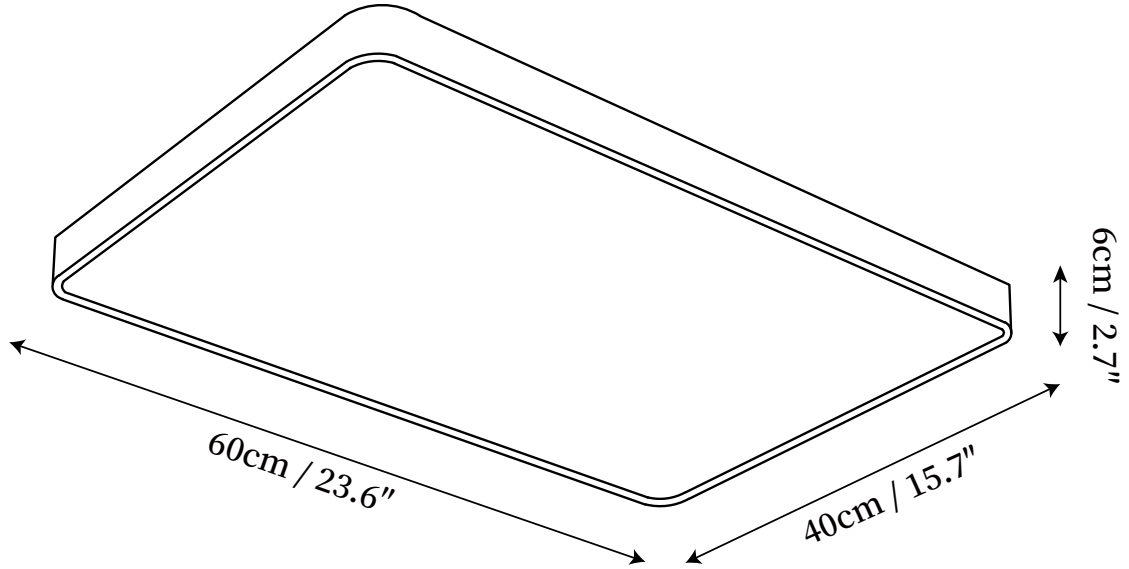

SPECIFICATION SHEET

SPECIFICATION DETAILS

*For custom options, consult factory for details

Fixture Dimensions	D 11.8" x H 2.7", D 15.7" x H 2.7", D 19.7" x H 2.7", D 23.6" x H 2.7"
Light source	Integrated LED
Wattage	~5W
Voltage	AC 110-240V
Dimming	Not supported
CRI(Ra)	90+CRI
Mounting	Hardwired.
LED Rated Life	30000 hours
Color Temperature	Warm Light (3000K), Neutral Light (4000K), Cool Light (6000K)
Control method	Compatible with common wall switches(
Finishes	Wood color
Shade Details	White
Material	Rubberwood, Acrylic

SPECIFICATION SHEET

SPECIFICATION DETAILS

*For custom options, consult factory for details

Fixture Dimensions	L 11.8" x W 11.8" x H 2.7", L 15.7" x W 15.7" x H 2.7", L 19.7" x W 19.7" x H 2.7", L 23.6" x W 23.6" x H 2.7"
Light source	Integrated LED
Wattage	~5W
Voltage	AC 110-240V
Dimming	Not supported
CRI(Ra)	90+CRI
Mounting	Hardwired.
LED Rated Life	30000 hours
Color Temperature	Warm Light (3000K), Neutral Light (4000K), Cool Light (6000K)
Control method	Compatible with common wall switches(
Finishes	Wood color
Shade Details	White
Material	Rubberwood, Acrylic

SPECIFICATION SHEET

SPECIFICATION DETAILS

*For custom options, consult factory for details

Fixture Dimensions	L 23.6" x W 15.7" x H 2.7", L 31.5" x W 23.6" x H 2.7"
Light source	Integrated LED
Wattage	~5W
Voltage	AC 110-240V
Dimming	Not supported
CRI(Ra)	90+CRI
Mounting	Hardwired.
LED Rated Life	30000 hours
Color Temperature	Warm Light (3000K), Neutral Light (4000K), Cool Light (6000K)
Control method	Compatible with common wall switches (
Finishes	Wood color
Shade Details	White
Material	Rubberwood, Acrylic