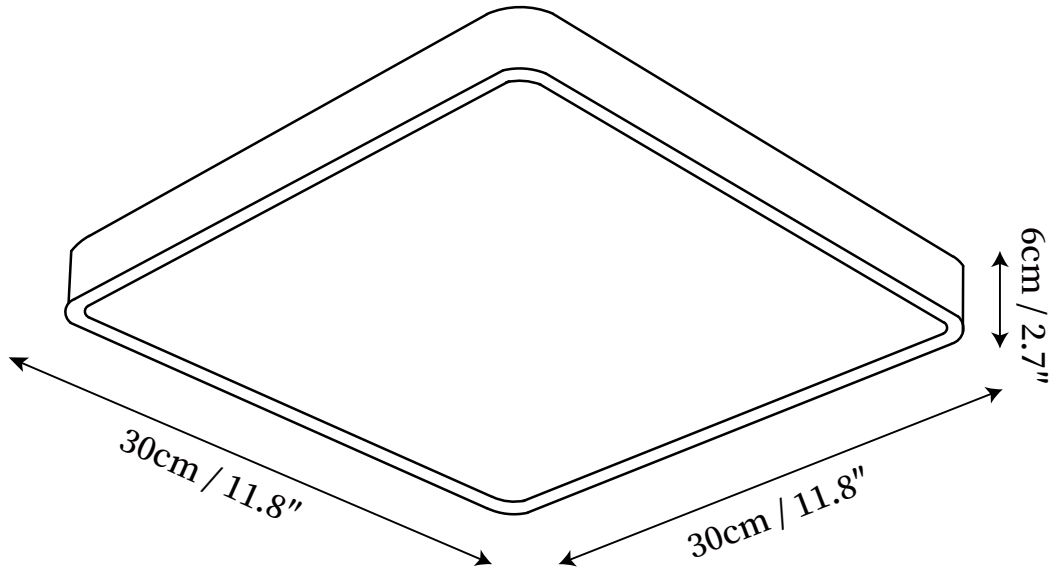

SPECIFICATION SHEET

SPECIFICATION DETAILS

*For custom options, consult factory for details

Fixture Dimensions	D 11.8" x H 2.7", D 15.7" x H 2.7", D 19.7" x H 2.7", D 23.6" x H 2.7"
Light source	Integrated LED
Wattage	~5W
Voltage	AC 110-240V
Dimming	Not supported
CRI(Ra)	90+CRI
Mounting	Hardwired.
LED Rated Life	30000 hours
Color Temperature	Warm Light (3000K), Neutral Light (4000K), Cool Light (6000K)
Control method	Compatible with common wall switches(
Finishes	Wood color
Shade Details	White
Material	Rubberwood, Acrylic

SPECIFICATION SHEET

SPECIFICATION DETAILS

*For custom options, consult factory for details

Fixture Dimensions	L 11.8" x W 11.8" x H 2.7", L 15.7" x W 15.7" x H 2.7", L 19.7" x W 19.7" x H 2.7", L 23.6" x W 23.6" x H 2.7"
Light source	Integrated LED
Wattage	~5W
Voltage	AC 110-240V
Dimming	Not supported
CRI(Ra)	90+CRI
Mounting	Hardwired.
LED Rated Life	30000 hours
Color Temperature	Warm Light (3000K), Neutral Light (4000K), Cool Light (6000K)
Control method	Compatible with common wall switches(
Finishes	Wood color
Shade Details	White
Material	Rubberwood, Acrylic

SPECIFICATION SHEET

SPECIFICATION DETAILS

*For custom options, consult factory for details

Fixture Dimensions	L 23.6" x W 15.7" x H 2.7", L 31.5" x W 23.6" x H 2.7"
Light source	Integrated LED
Wattage	~5W
Voltage	AC 110-240V
Dimming	Not supported
CRI(Ra)	90+CRI
Mounting	Hardwired.
LED Rated Life	30000 hours
Color Temperature	Warm Light (3000K), Neutral Light (4000K), Cool Light (6000K)
Control method	Compatible with common wall switches (
Finishes	Wood color
Shade Details	White
Material	Rubberwood, Acrylic