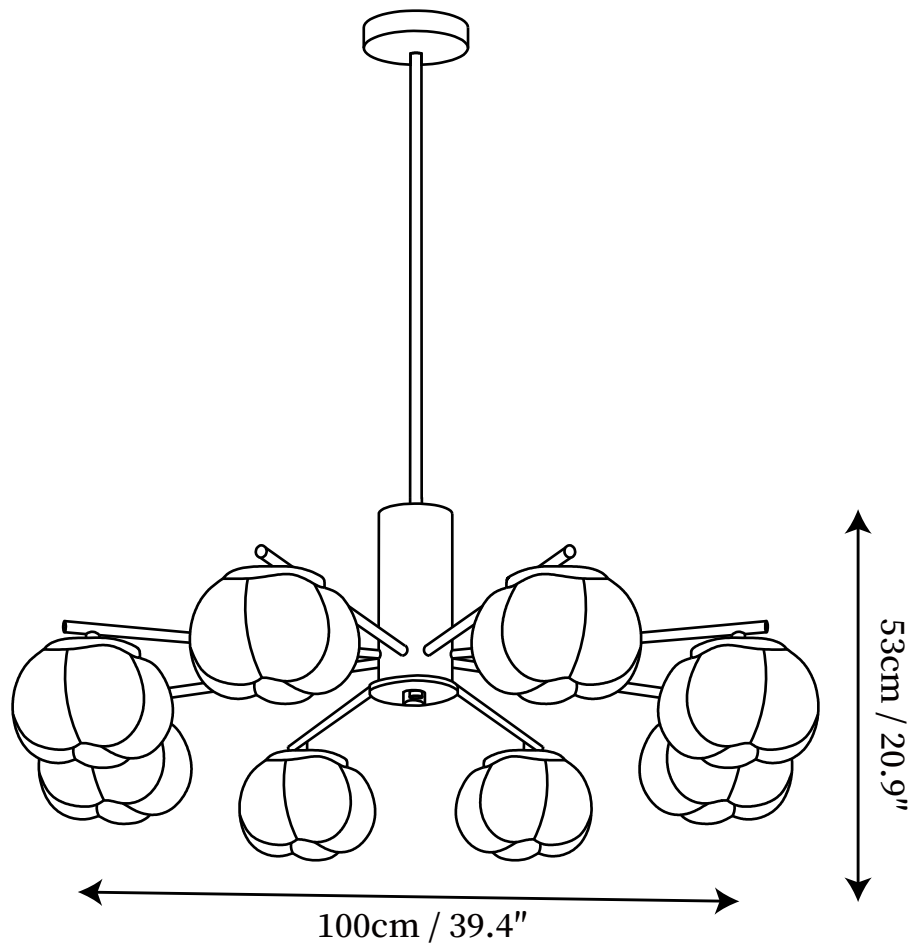

SPECIFICATION SHEET

SPECIFICATION DETAILS

*For custom options, consult factory for details

Fixture Dimensions	D 25.6" x H 20.9"
Light source	E27
Wattage	Max 40W
Voltage	AC 110-240V
Color Temperature	Based on the purchase of light bulbs
CRI(Ra)	80CRI
Mounting	Ceiling
Driver Required	NO
Optional Color Temps	Buy bulbs as needed
LED Rated Life	Based on bulb life (we do not supply bulbs)
Dimming	Dimming is not supported
Finishes	Wood color, Gold
Glass Details	White
Material	Rubberwood, Metal, PE
Rod Length	Rod lengths range between 50cm - 100cm
Rod Type	gold / Rod

SPECIFICATION SHEET

SPECIFICATION DETAILS

*For custom options, consult factory for details

Fixture Dimensions	D 39.4" x H 20.9"
Light source	E27
Wattage	Max 40W
Voltage	AC 110-240V
Color Temperature	Based on the purchase of light bulbs
CRI(Ra)	80CRI
Mounting	Ceiling
Driver Required	NO
Optional Color Temps	Buy bulbs as needed
LED Rated Life	Based on bulb life (we do not supply bulbs)
Dimming	Dimming is not supported
Finishes	Wood color, Gold
Glass Details	White
Material	Rubberwood, Metal, PE
Rod Length	Rod lengths range between 50cm - 100cm
Rod Type	gold / Rod