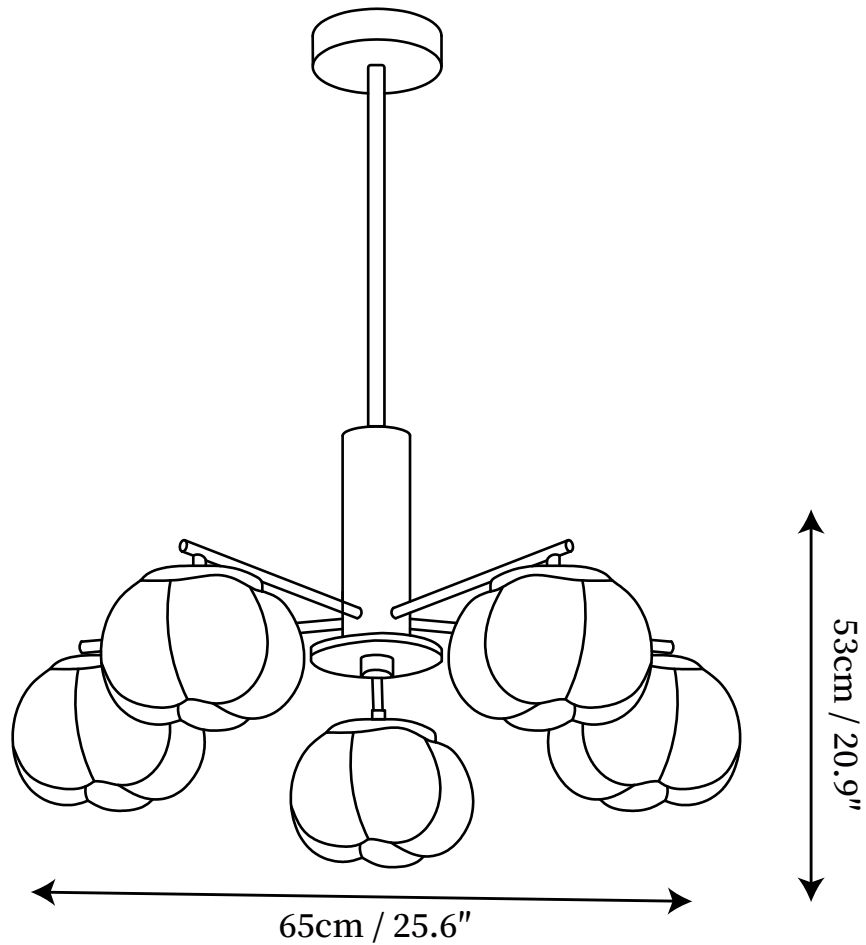

SPECIFICATION SHEET

SPECIFICATION DETAILS

*For custom options, consult factory for details

Fixture Dimensions	D 25.6" x H 20.9"
Light source	E27
Wattage	Max 40W
Voltage	AC 110-240V
Color Temperature	Based on the purchase of light bulbs
CRI(Ra)	80CRI
Mounting	Ceiling
Driver Required	NO
Optional Color Temps	Buy bulbs as needed
LED Rated Life	Based on bulb life (we do not supply bulbs)
Dimming	Dimming is not supported
Finishes	Wood color, Gold
Glass Details	White
Material	Rubberwood, Metal, PE
Rod Length	Rod lengths range between 50cm - 100cm
Rod Type	gold / Rod

SPECIFICATION SHEET

SPECIFICATION DETAILS

*For custom options, consult factory for details

Fixture Dimensions	D 39.4" x H 20.9"
Light source	E27
Wattage	Max 40W
Voltage	AC 110-240V
Color Temperature	Based on the purchase of light bulbs
CRI(Ra)	80CRI
Mounting	Ceiling
Driver Required	NO
Optional Color Temps	Buy bulbs as needed
LED Rated Life	Based on bulb life (we do not supply bulbs)
Dimming	Dimming is not supported
Finishes	Wood color, Gold
Glass Details	White
Material	Rubberwood, Metal, PE
Rod Length	Rod lengths range between 50cm - 100cm
Rod Type	gold / Rod