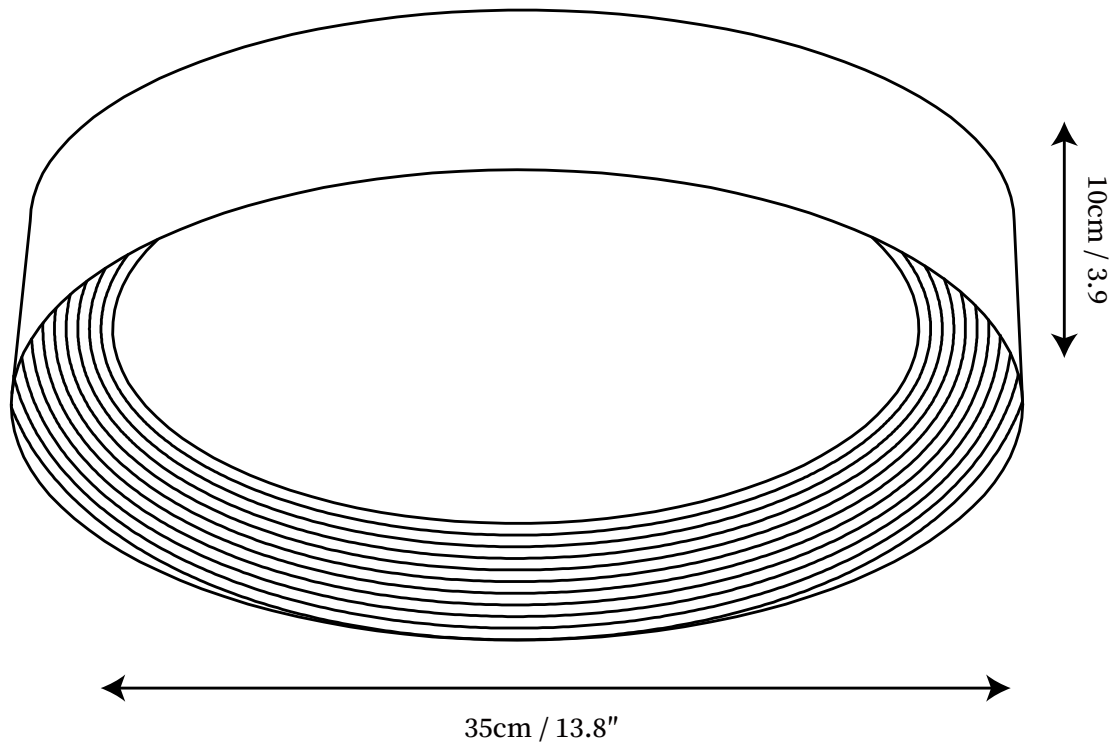

SPECIFICATION SHEET

SPECIFICATION DETAILS

*For custom options, consult factory for details

Fixture Dimensions	D 13.8" x H 3.9"
Light source	Integrated LED
Wattage	~5 W
Voltage	AC 110-240V
Color Temperature	3000K
CRI(Ra)	80CRI
Mounting	Ceiling
Driver Required	Yes
Optional Color Temps	Warm Light (3000K), Neutral Light (4500K), Cool Light (6000K)
LED Rated Life	30000 hours
Dimming	Dimming is not supported
Finishes	Wood color, Walnut color
Shade Details	White
Material	Metal, Acrylic.
Wire Length	No
Wire Type	No