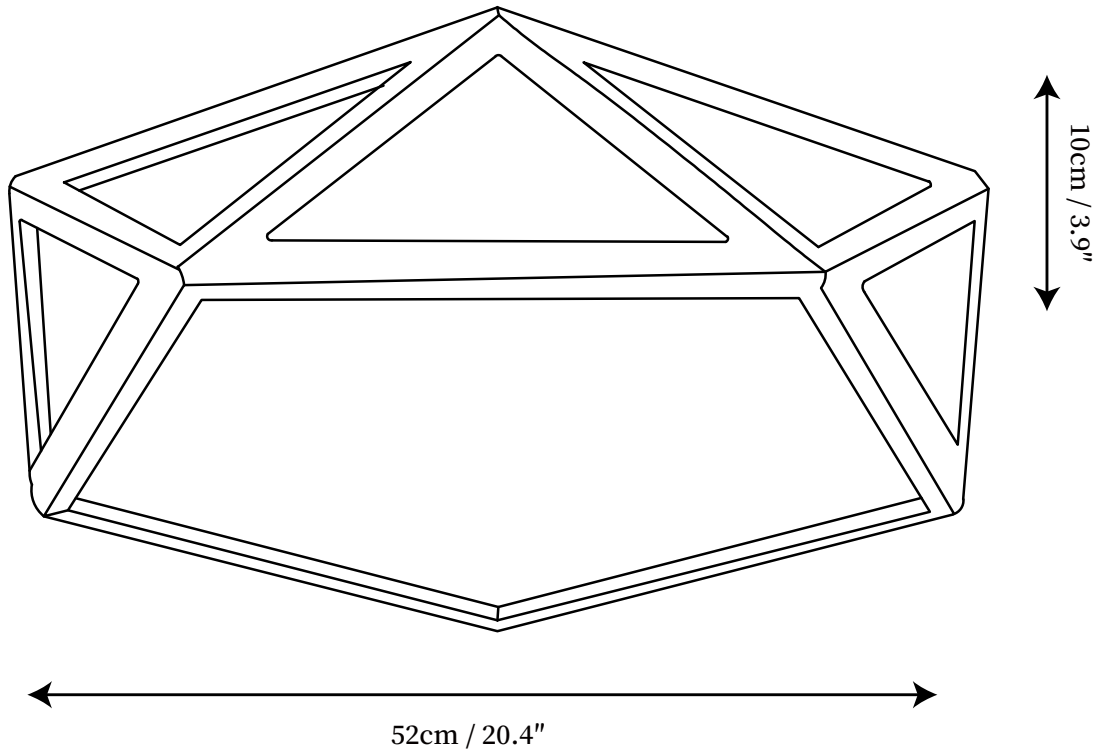

SPECIFICATION SHEET

SPECIFICATION DETAILS

*For custom options, consult factory for details

Fixture Dimensions	D 16.5" x H 3.9"
Light source	Integrated LED
Wattage	~5 W
Voltage	AC 110-240V
Color Temperature	3000K
CRI(Ra)	80CRI
Mounting	Ceiling
Driver Required	Yes
Optional Color Temps	Warm Light (3000K), Neutral Light (4500K), Cool Light (6000K)
LED Rated Life	30000 hours
Dimming	Dimming is not supported
Finishes	Wood color
Shade Details	White
Material	Rubberwood, Acrylic
Wire Length	No
Wire Type	No

SPECIFICATION SHEET

SPECIFICATION DETAILS

*For custom options, consult factory for details

Fixture Dimensions	D 20.4" x H 3.9"
Light source	Integrated LED
Wattage	~5 W
Voltage	AC 110-240V
Color Temperature	3000K
CRI(Ra)	80CRI
Mounting	Ceiling
Driver Required	Yes
Optional Color Temps	Warm Light (3000K), Neutral Light (4500K), Cool Light (6000K)
LED Rated Life	30000 hours
Dimming	Dimming is not supported
Finishes	Wood color
Shade Details	White
Material	Rubberwood, Acrylic
Wire Length	No
Wire Type	No