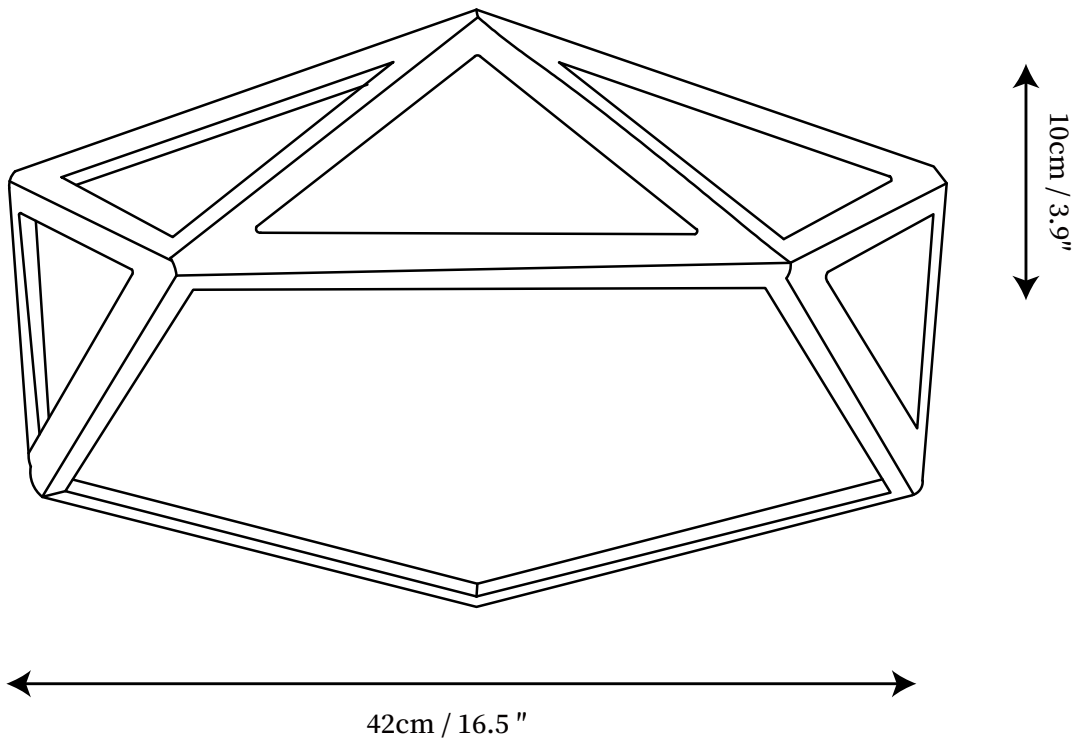

SPECIFICATION SHEET

SPECIFICATION DETAILS

*For custom options, consult factory for details

Fixture Dimensions	D 16.5" x H 3.9"
Light source	Integrated LED
Wattage	~5 W
Voltage	AC 110-240V
Color Temperature	3000K
CRI(Ra)	80CRI
Mounting	Ceiling
Driver Required	Yes
Optional Color Temps	Warm Light (3000K), Neutral Light (4500K), Cool Light (6000K)
LED Rated Life	30000 hours
Dimming	Dimming is not supported
Finishes	Wood color
Shade Details	White
Material	Rubberwood, Acrylic
Wire Length	No
Wire Type	No

SPECIFICATION SHEET

SPECIFICATION DETAILS

*For custom options, consult factory for details

Fixture Dimensions	D 20.4" x H 3.9"
Light source	Integrated LED
Wattage	~5 W
Voltage	AC 110-240V
Color Temperature	3000K
CRI(Ra)	80CRI
Mounting	Ceiling
Driver Required	Yes
Optional Color Temps	Warm Light (3000K), Neutral Light (4500K), Cool Light (6000K)
LED Rated Life	30000 hours
Dimming	Dimming is not supported
Finishes	Wood color
Shade Details	White
Material	Rubberwood, Acrylic
Wire Length	No
Wire Type	No