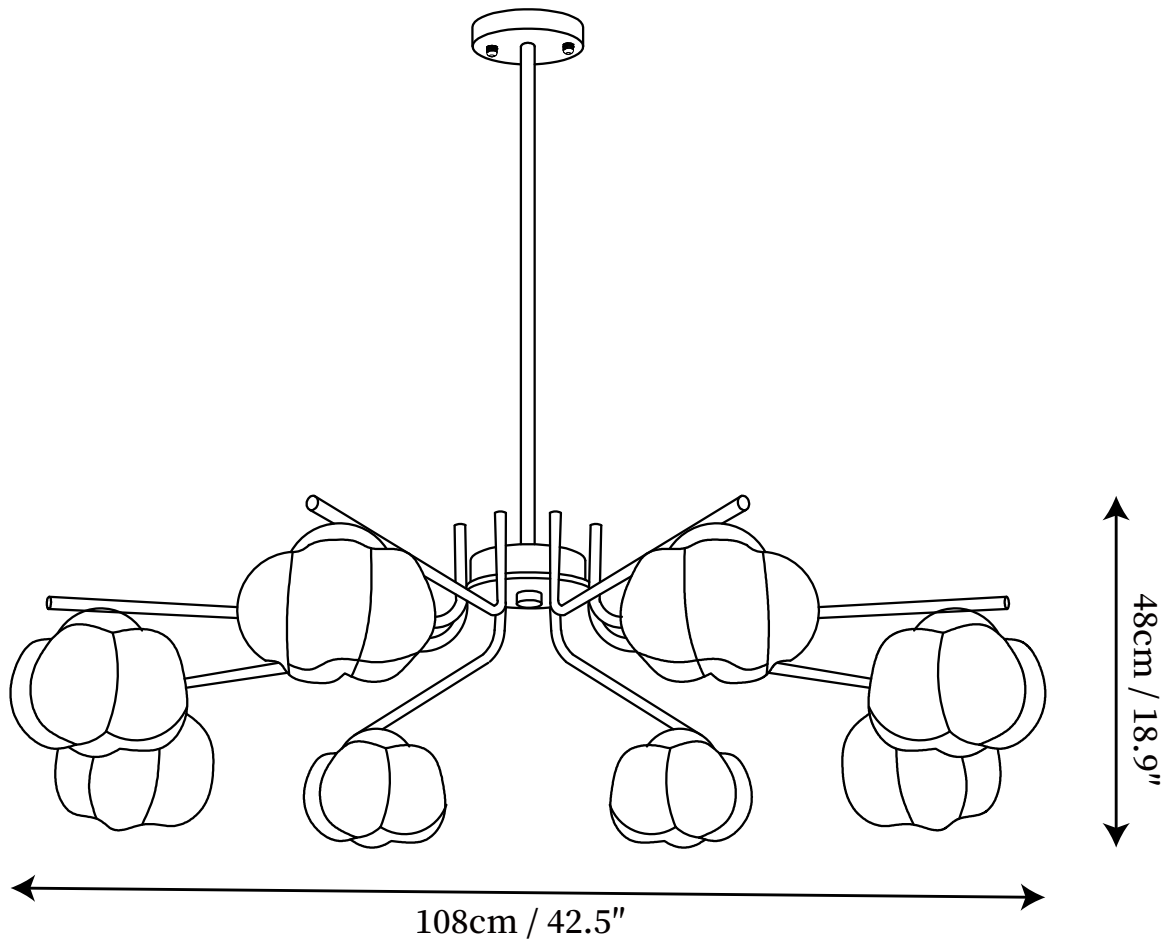

SPECIFICATION SHEET

SPECIFICATION DETAILS

*For custom options, consult factory for details

| | |
|-----------------------------|---|
| Fixture Dimensions | D 33.5" x H 18.9" |
| Light source | E27 |
| Wattage | Max 40W |
| Voltage | AC 110-240V |
| Color Temperature | Based on the purchase of light bulbs |
| CRI(Ra) | 80CRI |
| Mounting | Ceiling |
| Driver Required | NO |
| Optional Color Temps | Buy bulbs as needed |
| LED Rated Life | Based on bulb life (we do not supply bulbs) |
| Dimming | Dimming is not supported |
| Finishes | Wood color, Gold |
| Glass Details | White |
| Material | Rubberwood, Metal, PE |
| Rod Length | Rod lengths range between 50cm - 100cm |
| Rod Type | Gold / Rod |

SPECIFICATION SHEET

SPECIFICATION DETAILS

*For custom options, consult factory for details

| | |
|-----------------------------|---|
| Fixture Dimmensions | D 42.5" x H 18.9" |
| Light source | E27 |
| Wattage | Max 40W |
| Voltage | AC 110-240V |
| Color Temperature | Based on the purchase of light bulbs |
| CRI(Ra) | 80CRI |
| Mounting | Ceiling |
| Driver Required | NO |
| Optional Color Temps | Buy bulbs as needed |
| LED Rated Life | Based on bulb life (we do not supply bulbs) |
| Dimming | Dimming is not supported |
| Finishes | Wood color, Gold |
| Glass Details | White |
| Material | Rubberwood, Metal, PE |
| Rod Length | Rod lengths range between 50cm - 100cm |
| Rod Type | Gold / Rod |