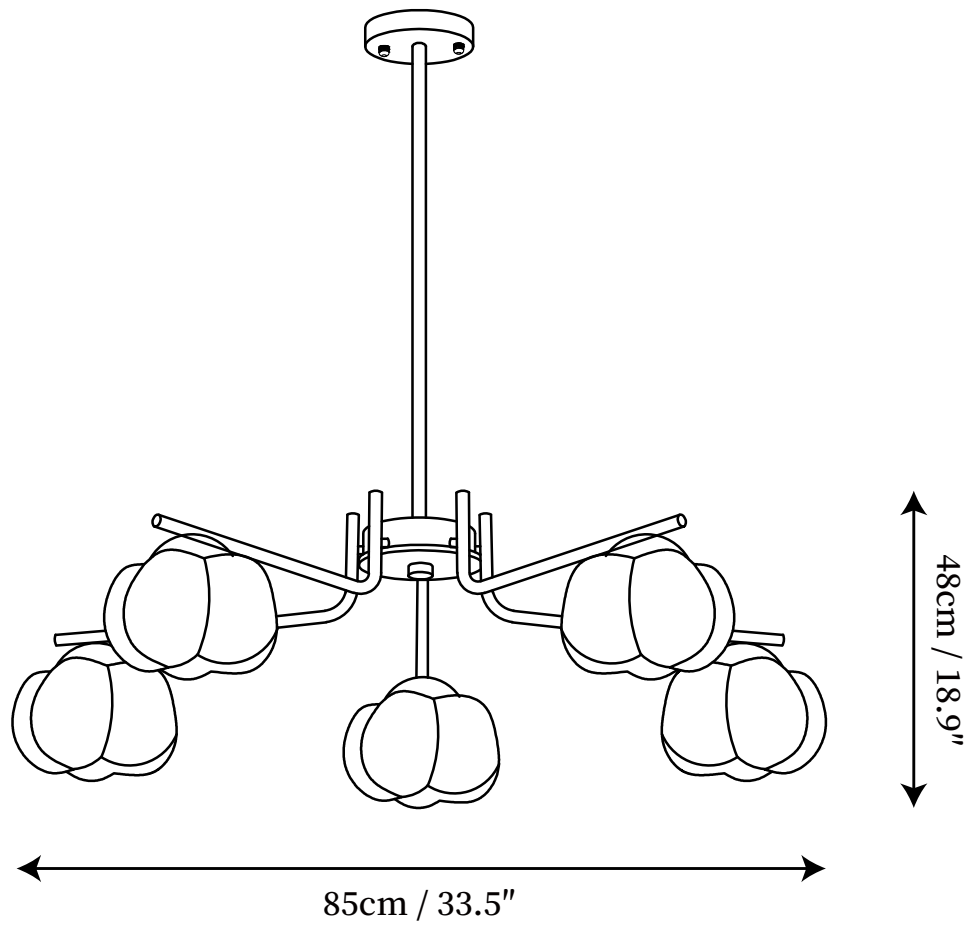

SPECIFICATION SHEET

SPECIFICATION DETAILS

*For custom options, consult factory for details

| | |
|-----------------------------|---|
| Fixture Dimensions | D 33.5" x H 18.9" |
| Light source | E27 |
| Wattage | Max 40W |
| Voltage | AC 110-240V |
| Color Temperature | Based on the purchase of light bulbs |
| CRI(Ra) | 80CRI |
| Mounting | Ceiling |
| Driver Required | NO |
| Optional Color Temps | Buy bulbs as needed |
| LED Rated Life | Based on bulb life (we do not supply bulbs) |
| Dimming | Dimming is not supported |
| Finishes | Wood color, Gold |
| Glass Details | White |
| Material | Rubberwood, Metal, PE |
| Rod Length | Rod lengths range between 50cm - 100cm |
| Rod Type | Gold / Rod |

SPECIFICATION SHEET

SPECIFICATION DETAILS

*For custom options, consult factory for details

| | |
|-----------------------------|---|
| Fixture Dimmensions | D 42.5" x H 18.9" |
| Light source | E27 |
| Wattage | Max 40W |
| Voltage | AC 110-240V |
| Color Temperature | Based on the purchase of light bulbs |
| CRI(Ra) | 80CRI |
| Mounting | Ceiling |
| Driver Required | NO |
| Optional Color Temps | Buy bulbs as needed |
| LED Rated Life | Based on bulb life (we do not supply bulbs) |
| Dimming | Dimming is not supported |
| Finishes | Wood color, Gold |
| Glass Details | White |
| Material | Rubberwood, Metal, PE |
| Rod Length | Rod lengths range between 50cm - 100cm |
| Rod Type | Gold / Rod |