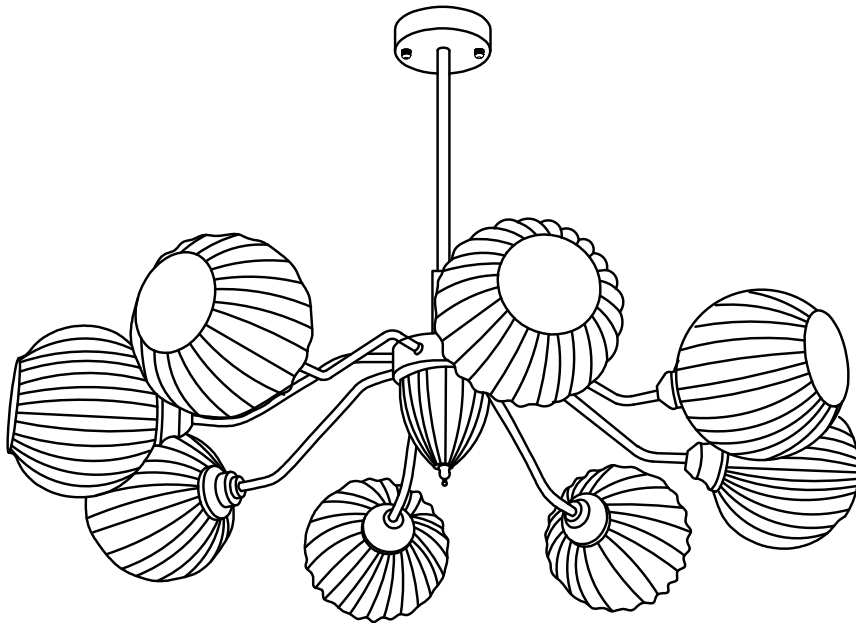

SPECIFICATION SHEET

SPECIFICATION DETAILS

*For custom options, consult factory for details

Fixture Dimensions	D 31.5" x H 9.8"
Light source	E27
Wattage	Max 40W
Voltage	AC 110-240V
Color Temperature	Based on the purchase of light bulbs
CRI(Ra)	80CRI
Mounting	Ceiling
Driver Required	NO
Optional Color Temps	Buy bulbs as needed
LED Rated Life	Based on bulb life (we do not supply bulbs)
Dimming	Dimming is not supported
Finishes	Brass.
Glass Details	White.
Material	Brass, Glass.
Rod Length	Rod lengths range between 50cm - 100cm
Rod Type	gold / Rod

SPECIFICATION SHEET

H 25cm / 9.8"

Ø 80cm / 31.5"

SPECIFICATION DETAILS

*For custom options, consult factory for details

Fixture Dimensions	D 31.5" x H 9.8"
Light source	E27
Wattage	Max 40W
Voltage	AC 110-240V
Color Temperature	Based on the purchase of light bulbs
CRI(Ra)	80CRI
Mounting	Ceiling
Driver Required	NO
Optional Color Temps	Buy bulbs as needed
LED Rated Life	Based on bulb life (we do not supply bulbs)
Dimming	Dimming is not supported
Finishes	Brass.
Glass Details	White.
Material	Brass, Glass.
Rod Length	Rod lengths range between 50cm - 100cm
Rod Type	gold / Rod

SPECIFICATION SHEET

H 25cm / 9.8"

Ø 100cm / 39.4"

SPECIFICATION DETAILS

*For custom options, consult factory for details

Fixture Dimensions	D 39.4" x H 9.8"
Light source	E27
Wattage	Max 40W
Voltage	AC 110-240V
Color Temperature	Based on the purchase of light bulbs
CRI(Ra)	80CRI
Mounting	Ceiling
Driver Required	NO
Optional Color Temps	Buy bulbs as needed
LED Rated Life	Based on bulb life (we do not supply bulbs)
Dimming	Dimming is not supported
Finishes	Brass.
Glass Details	White.
Material	Brass, Glass.
Rod Length	Rod lengths range between 50cm - 100cm
Rod Type	gold / Rod