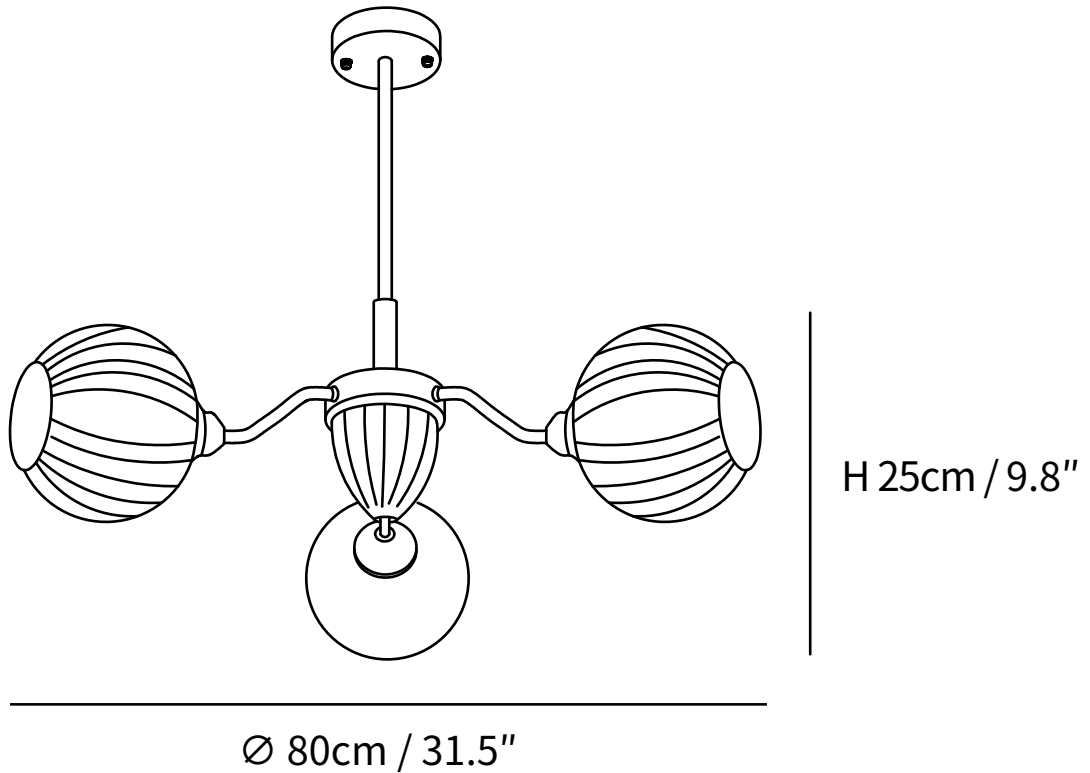

SPECIFICATION SHEET

SPECIFICATION DETAILS

*For custom options, consult factory for details

Fixture Dimensions	D 31.5" x H 9.8"
Light source	E27
Wattage	Max 40W
Voltage	AC 110-240V
Color Temperature	Based on the purchase of light bulbs
CRI(Ra)	80CRI
Mounting	Ceiling
Driver Required	NO
Optional Color Temps	Buy bulbs as needed
LED Rated Life	Based on bulb life (we do not supply bulbs)
Dimming	Dimming is not supported
Finishes	Brass.
Glass Details	White.
Material	Brass, Glass.
Rod Length	Rod lengths range between 50cm - 100cm
Rod Type	gold / Rod

SPECIFICATION SHEET

H 25cm / 9.8"

Ø 80cm / 31.5"

SPECIFICATION DETAILS

*For custom options, consult factory for details

Fixture Dimensions	D 31.5" x H 9.8"
Light source	E27
Wattage	Max 40W
Voltage	AC 110-240V
Color Temperature	Based on the purchase of light bulbs
CRI(Ra)	80CRI
Mounting	Ceiling
Driver Required	NO
Optional Color Temps	Buy bulbs as needed
LED Rated Life	Based on bulb life (we do not supply bulbs)
Dimming	Dimming is not supported
Finishes	Brass.
Glass Details	White.
Material	Brass, Glass.
Rod Length	Rod lengths range between 50cm - 100cm
Rod Type	gold / Rod

SPECIFICATION SHEET

H 25cm / 9.8"

Ø 100cm / 39.4"

SPECIFICATION DETAILS

*For custom options, consult factory for details

Fixture Dimensions	D 39.4" x H 9.8"
Light source	E27
Wattage	Max 40W
Voltage	AC 110-240V
Color Temperature	Based on the purchase of light bulbs
CRI(Ra)	80CRI
Mounting	Ceiling
Driver Required	NO
Optional Color Temps	Buy bulbs as needed
LED Rated Life	Based on bulb life (we do not supply bulbs)
Dimming	Dimming is not supported
Finishes	Brass.
Glass Details	White.
Material	Brass, Glass.
Rod Length	Rod lengths range between 50cm - 100cm
Rod Type	gold / Rod