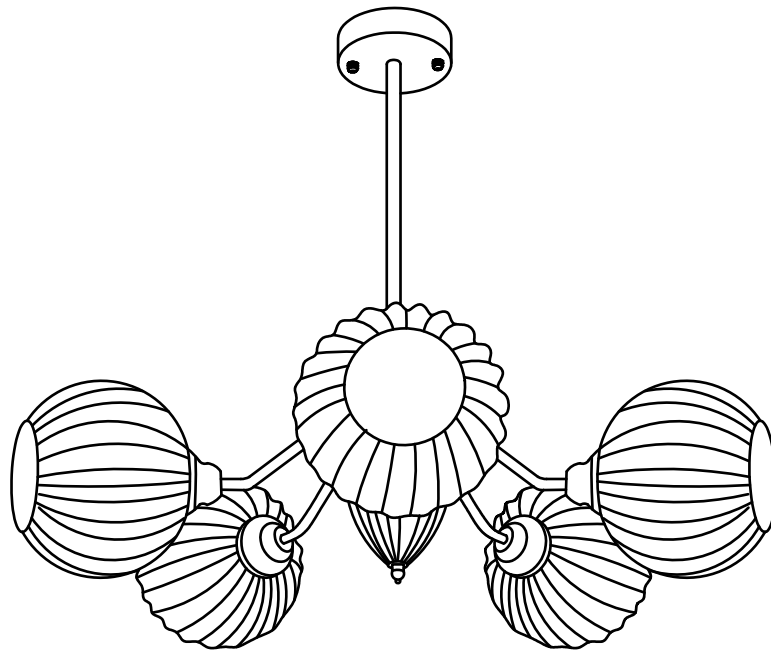

SPECIFICATION SHEET

SPECIFICATION DETAILS

*For custom options, consult factory for details

Fixture Dimensions	D 31.5" x H 9.8"
Light source	E27
Wattage	Max 40W
Voltage	AC 110-240V
Color Temperature	Based on the purchase of light bulbs
CRI(Ra)	80CRI
Mounting	Ceiling
Driver Required	NO
Optional Color Temps	Buy bulbs as needed
LED Rated Life	Based on bulb life (we do not supply bulbs)
Dimming	Dimming is not supported
Finishes	Brass.
Glass Details	White.
Material	Brass, Glass.
Rod Length	Rod lengths range between 50cm - 100cm
Rod Type	gold / Rod

SPECIFICATION SHEET

H 25cm / 9.8"

Ø 80cm / 31.5"

SPECIFICATION DETAILS

*For custom options, consult factory for details

Fixture Dimensions	D 31.5" x H 9.8"
Light source	E27
Wattage	Max 40W
Voltage	AC 110-240V
Color Temperature	Based on the purchase of light bulbs
CRI(Ra)	80CRI
Mounting	Ceiling
Driver Required	NO
Optional Color Temps	Buy bulbs as needed
LED Rated Life	Based on bulb life (we do not supply bulbs)
Dimming	Dimming is not supported
Finishes	Brass.
Glass Details	White.
Material	Brass, Glass.
Rod Length	Rod lengths range between 50cm - 100cm
Rod Type	gold / Rod

SPECIFICATION SHEET

H 25cm / 9.8"

Ø 100cm / 39.4"

SPECIFICATION DETAILS

*For custom options, consult factory for details

Fixture Dimensions	D 39.4" x H 9.8"
Light source	E27
Wattage	Max 40W
Voltage	AC 110-240V
Color Temperature	Based on the purchase of light bulbs
CRI(Ra)	80CRI
Mounting	Ceiling
Driver Required	NO
Optional Color Temps	Buy bulbs as needed
LED Rated Life	Based on bulb life (we do not supply bulbs)
Dimming	Dimming is not supported
Finishes	Brass.
Glass Details	White.
Material	Brass, Glass.
Rod Length	Rod lengths range between 50cm - 100cm
Rod Type	gold / Rod