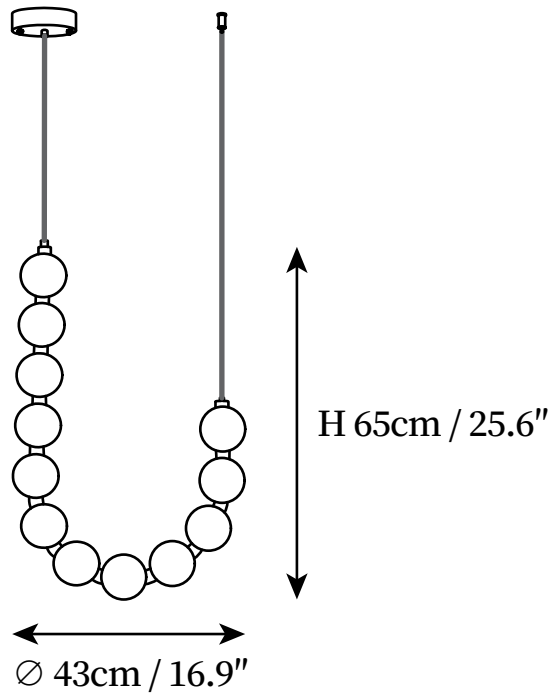

SPECIFICATION SHEET

SPECIFICATION DETAILS

*For custom options, consult factory for details

Fixture Dimensions	D 16.9" x H 25.6"
Light source	Integrated LED
Wattage	~ 5W
Voltage	AC 110-240V
Dimming	Not supported
CRI(Ra)	90+ CRI
Mounting	Hardwired.
LED Rated Life	30000 hours
Color Temperature	Warm Light (3000K), Neutral Light (4000K), Cool Light (6000K)
Control method	Compatible with common wall switches (not included)
Finishes	Brass.
Shads Details	White.
Material	Brass, Acrylic.
Rod Length	The standard length of the cord is 59" (150 cm), the length is adjustable.

SPECIFICATION SHEET

SPECIFICATION DETAILS

*For custom options, consult factory for details

Fixture Dimensions	D 35.4" x H 25.6"
Light source	Integrated LED
Wattage	~ 5W
Voltage	AC 110-240V
Dimming	Not supported
CRI(Ra)	90+ CRI
Mounting	Hardwired.
LED Rated Life	30000 hours
Color Temperature	Warm Light (3000K), Neutral Light (4000K), Cool Light (6000K)
Control method	Compatible with common wall switches(not included)
Finishes	Brass.
Shads Details	White.
Material	Brass, Acrylic.
Rod Length	The standard length of the cord is 59" (150 cm), the length is adjustable.

SPECIFICATION SHEET

SPECIFICATION DETAILS

*For custom options, consult factory for details

Fixture Dimensions	D 19.7" x H 47.2", D 23.6" x H 59.1", D 27.6" x H 78.7"
Light source	Integrated LED
Wattage	~ 5W
Voltage	AC 110-240V
Dimming	Not supported
CRI(Ra)	90+ CRI
Mounting	Hardwired.
LED Rated Life	30000 hours
Color Temperature	Warm Light (3000K), Neutral Light (4000K), Cool Light (6000K)
Control method	Compatible with common wall switches (not included)
Finishes	Brass.
Shads Details	White.
Material	Brass, Acrylic.
Rod Length	The standard length of the cord is 59" (150 cm), the length is adjustable.