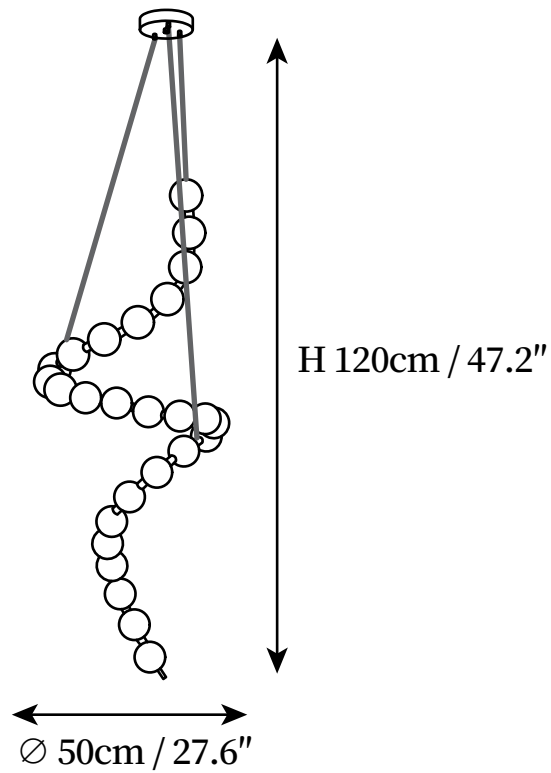

SPECIFICATION SHEET

SPECIFICATION DETAILS

*For custom options, consult factory for details

Fixture Dimensions	D 19.7" x H 47.2", D 23.6" x H 59.1", D 27.6" x H 78.7"
Light source	Integrated LED
Wattage	~ 5W
Voltage	AC 110-240V
Dimming	Not supported
CRI(Ra)	90+ CRI
Mounting	Hardwired.
LED Rated Life	30000 hours
Color Temperature	Warm Light (3000K), Neutral Light (4000K), Cool Light (6000K)
Control method	Compatible with common wall switches (not included)
Finishes	Brass.
Shads Details	White.
Material	Brass, Acrylic.
Rod Length	The standard length of the cord is 59" (150 cm), the length is adjustable.