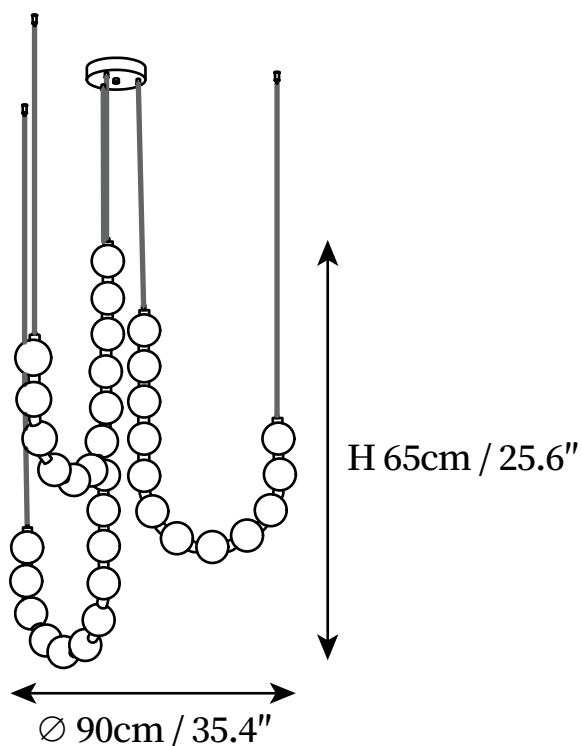

SPECIFICATION SHEET

SPECIFICATION DETAILS

*For custom options, consult factory for details

Fixture Dimensions	D 16.9" x H 25.6"
Light source	Integrated LED
Wattage	~ 5W
Voltage	AC 110-240V
Dimming	Not supported
CRI(Ra)	90+ CRI
Mounting	Hardwired.
LED Rated Life	30000 hours
Color Temperature	Warm Light (3000K), Neutral Light (4000K), Cool Light (6000K)
Control method	Compatible with common wall switches (not included)
Finishes	Brass.
Shads Details	White.
Material	Brass, Acrylic.
Rod Length	The standard length of the cord is 59" (150 cm), the length is adjustable.

SPECIFICATION SHEET

SPECIFICATION DETAILS

*For custom options, consult factory for details

Fixture Dimensions	D 35.4" x H 25.6"
Light source	Integrated LED
Wattage	~ 5W
Voltage	AC 110-240V
Dimming	Not supported
CRI(Ra)	90+ CRI
Mounting	Hardwired.
LED Rated Life	30000 hours
Color Temperature	Warm Light (3000K), Neutral Light (4000K), Cool Light (6000K)
Control method	Compatible with common wall switches(not included)
Finishes	Brass.
Shads Details	White.
Material	Brass, Acrylic.
Rod Length	The standard length of the cord is 59" (150 cm), the length is adjustable.

SPECIFICATION SHEET

SPECIFICATION DETAILS

*For custom options, consult factory for details

Fixture Dimensions	D 19.7" x H 47.2", D 23.6" x H 59.1", D 27.6" x H 78.7"
Light source	Integrated LED
Wattage	~ 5W
Voltage	AC 110-240V
Dimming	Not supported
CRI(Ra)	90+ CRI
Mounting	Hardwired.
LED Rated Life	30000 hours
Color Temperature	Warm Light (3000K), Neutral Light (4000K), Cool Light (6000K)
Control method	Compatible with common wall switches (not included)
Finishes	Brass.
Shads Details	White.
Material	Brass, Acrylic.
Rod Length	The standard length of the cord is 59" (150 cm), the length is adjustable.