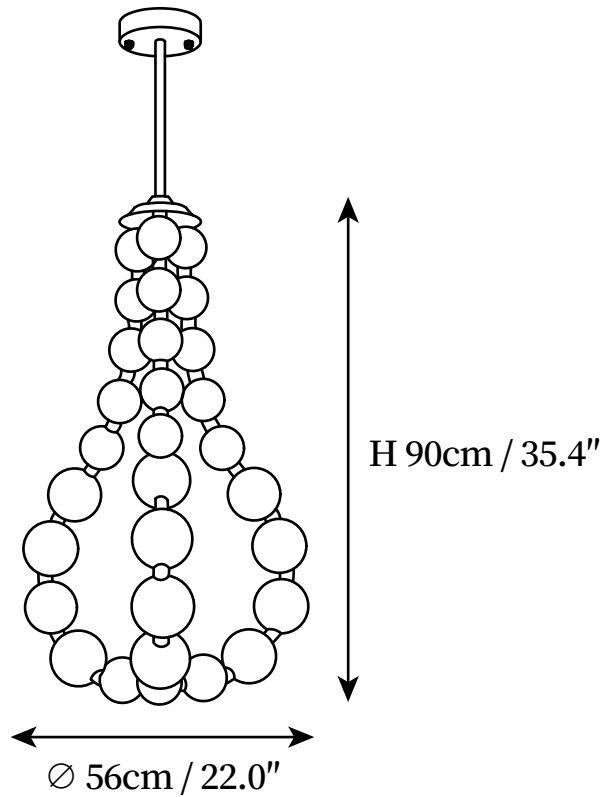

SPECIFICATION SHEET

SPECIFICATION DETAILS

*For custom options, consult factory for details

Fixture Dimensions	D 16.9" x H 25.6"
Light source	Integrated LED
Wattage	~ 5W
Voltage	AC 110-240V
Dimming	Not supported
CRI(Ra)	90+ CRI
Mounting	Hardwired.
LED Rated Life	30000 hours
Color Temperature	Warm Light (3000K), Neutral Light (4000K), Cool Light (6000K)
Control method	Compatible with common wall switches (not included)
Finishes	Brass.
Shads Details	White.
Material	Brass, Acrylic.
Rod Length	The standard length of the cord is 59" (150 cm), the length is adjustable.

SPECIFICATION SHEET

SPECIFICATION DETAILS

*For custom options, consult factory for details

Fixture Dimensions	D 35.4" x H 25.6"
Light source	Integrated LED
Wattage	~ 5W
Voltage	AC 110-240V
Dimming	Not supported
CRI(Ra)	90+ CRI
Mounting	Hardwired.
LED Rated Life	30000 hours
Color Temperature	Warm Light (3000K), Neutral Light (4000K), Cool Light (6000K)
Control method	Compatible with common wall switches(not included)
Finishes	Brass.
Shads Details	White.
Material	Brass, Acrylic.
Rod Length	The standard length of the cord is 59" (150 cm), the length is adjustable.

SPECIFICATION SHEET

SPECIFICATION DETAILS

*For custom options, consult factory for details

Fixture Dimensions	D 22" x H 35.4"
Light source	Integrated LED
Wattage	~ 5W
Voltage	AC 110-240V
Dimming	Not supported
CRI(Ra)	90+ CRI
Mounting	Hardwired.
LED Rated Life	30000 hours
Color Temperature	Warm Light (3000K), Neutral Light (4000K), Cool Light (6000K)
Control method	Compatible with common wall switches (not included)
Finishes	Brass.
Shads Details	White.
Material	Brass, Acrylic.
Rod Length	The standard length of the cord is 59" (150 cm), the length is adjustable.