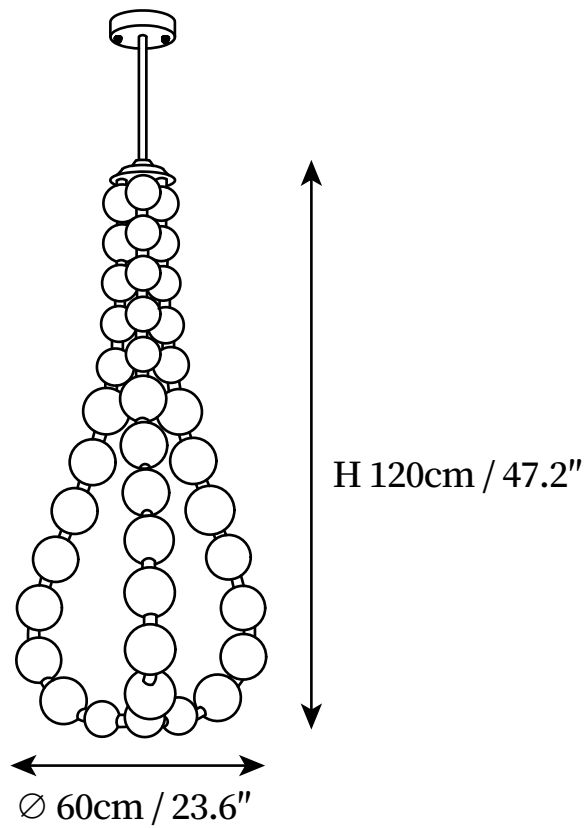

SPECIFICATION SHEET

SPECIFICATION DETAILS

*For custom options, consult factory for details

Fixture Dimensions	D 35.4" x H 25.6"
Light source	Integrated LED
Wattage	~ 5W
Voltage	AC 110-240V
Dimming	Not supported
CRI(Ra)	90+ CRI
Mounting	Hardwired.
LED Rated Life	30000 hours
Color Temperature	Warm Light (3000K), Neutral Light (4000K), Cool Light (6000K)
Control method	Compatible with common wall switches(not included)
Finishes	Brass.
Shads Details	White.
Material	Brass, Acrylic.
Rod Length	The standard length of the cord is 59" (150 cm), the length is adjustable.

SPECIFICATION SHEET

SPECIFICATION DETAILS

*For custom options, consult factory for details

Fixture Dimensions	D 22" x H 35.4"
Light source	Integrated LED
Wattage	~ 5W
Voltage	AC 110-240V
Dimming	Not supported
CRI(Ra)	90+ CRI
Mounting	Hardwired.
LED Rated Life	30000 hours
Color Temperature	Warm Light (3000K), Neutral Light (4000K), Cool Light (6000K)
Control method	Compatible with common wall switches (not included)
Finishes	Brass.
Shads Details	White.
Material	Brass, Acrylic.
Rod Length	The standard length of the cord is 59" (150 cm), the length is adjustable.

SPECIFICATION SHEET

SPECIFICATION DETAILS

*For custom options, consult factory for details

Fixture Dimensions	D 23.6" x H 47.2"
Light source	Integrated LED
Wattage	~ 5W
Voltage	AC 110-240V
Dimming	Not supported
CRI(Ra)	90+ CRI
Mounting	Hardwired.
LED Rated Life	30000 hours
Color Temperature	Warm Light (3000K), Neutral Light (4000K), Cool Light (6000K)
Control method	Compatible with common wall switches(not included)
Finishes	Brass.
Shads Details	White.
Material	Brass, Acrylic.
Rod Length	The standard length of the cord is 59" (150 cm), the length is adjustable.